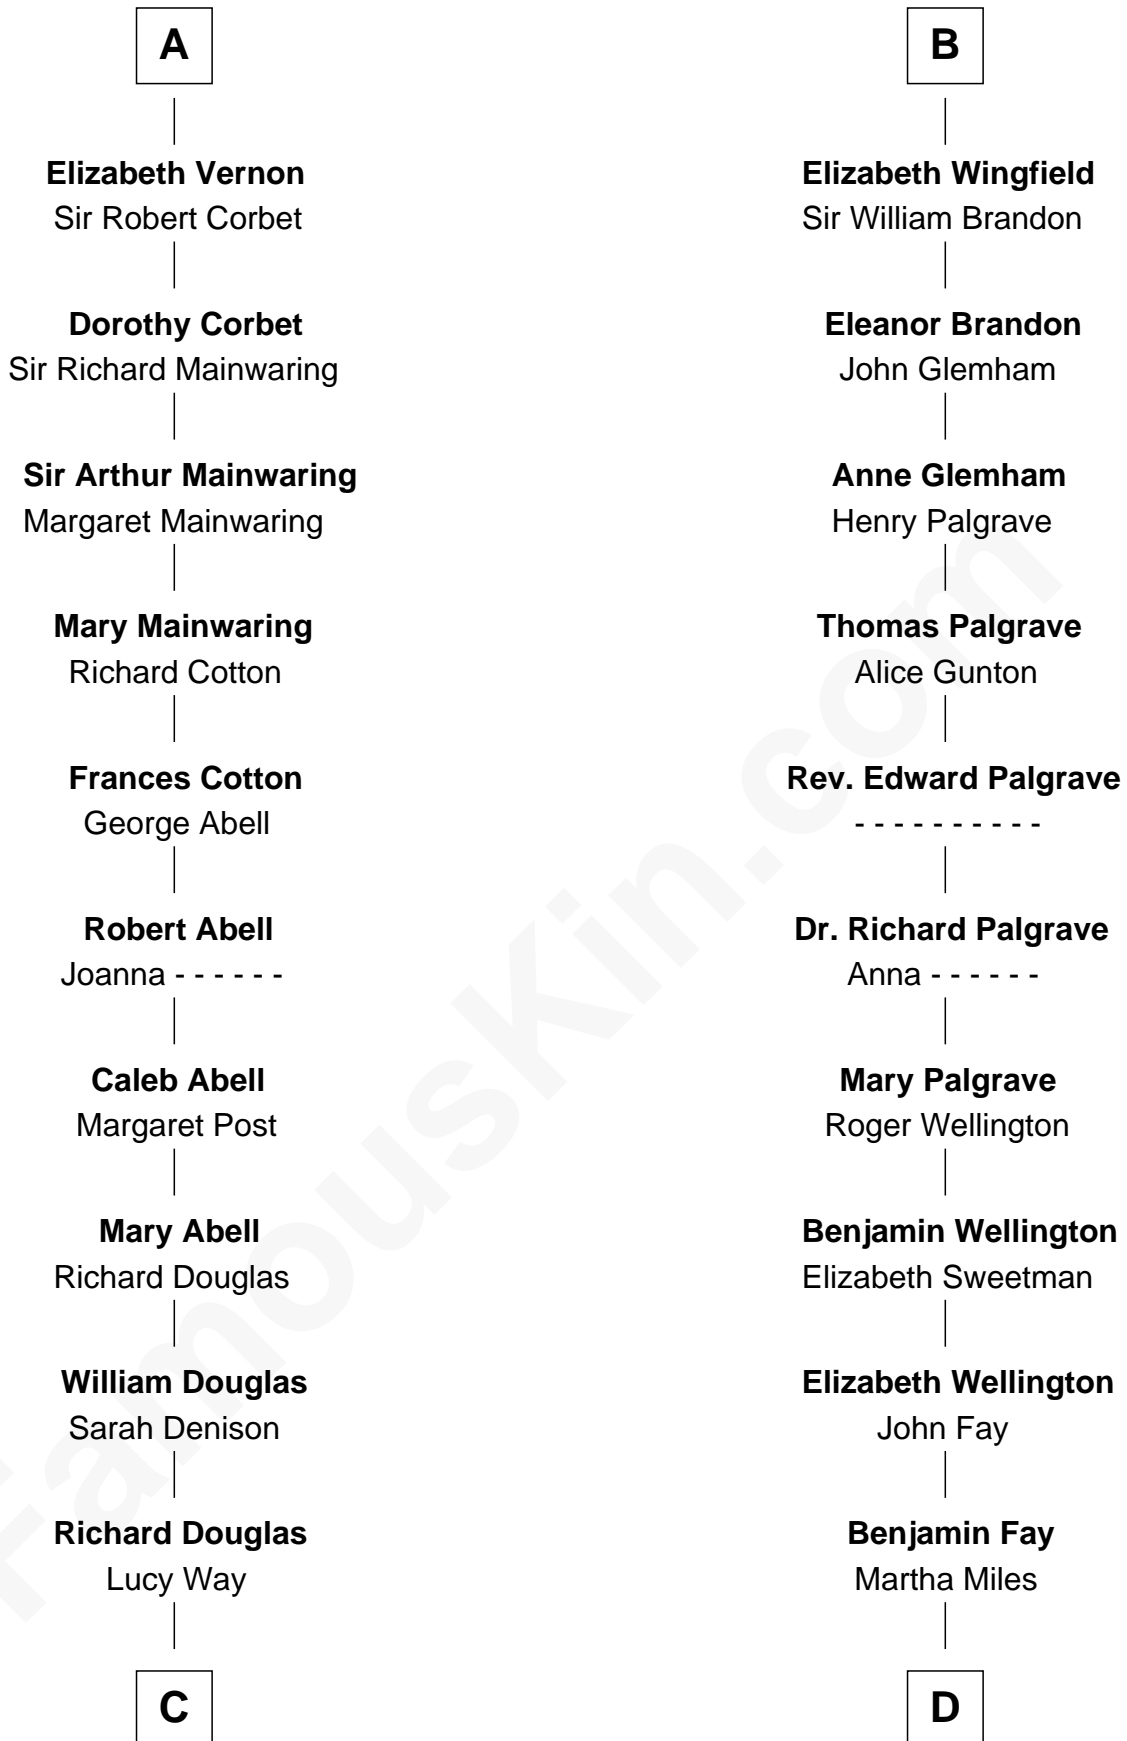

FamousKin.com
Relationship Chart of
Melvyn Douglas
Movie Actor

18th cousin 2 times removed of
Eli Whitney
Inventor of the Cotton Gin

C

Erskine Douglas

Sophia Garrett

Emma Jane Douglas

Col. George Taliaferro Shackelford

Lena Priscilla Shackelford

Edouard Gregory Hesselberg

Melvyn Douglas

Movie Actor

D

Elizabeth Fay

Eli Whitney

Eli Whitney