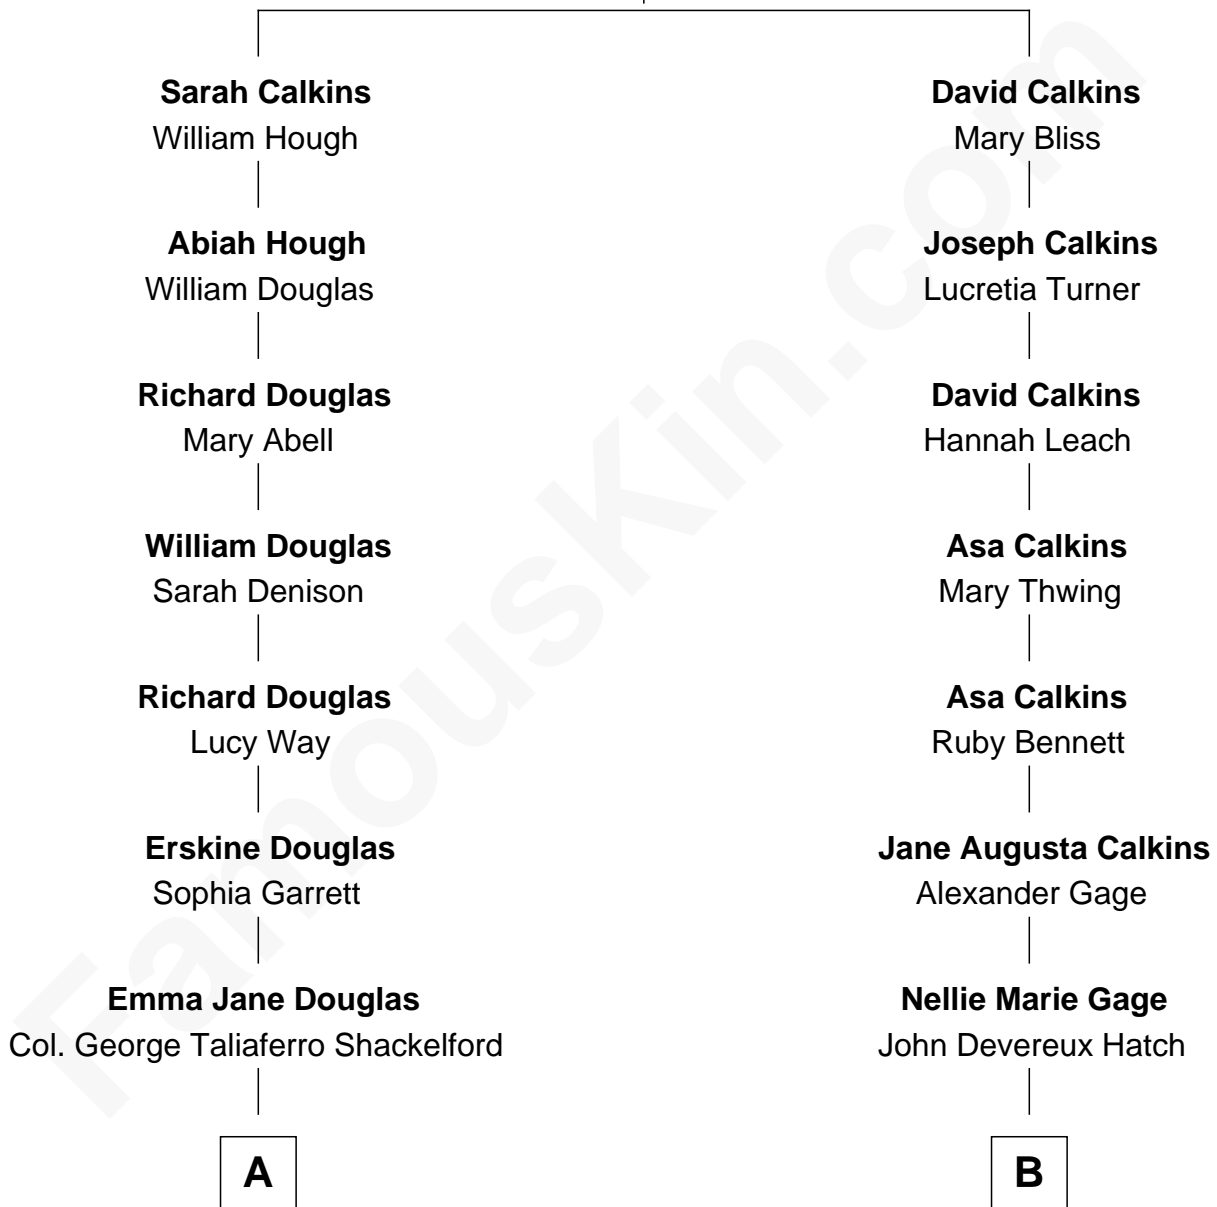

FamousKin.com Relationship Chart of

Melvyn Douglas

Movie Actor

8th cousin 1 time removed of

Richard Hatch

TV and Movie Actor

Hugh Calkins

Anne - - - - -