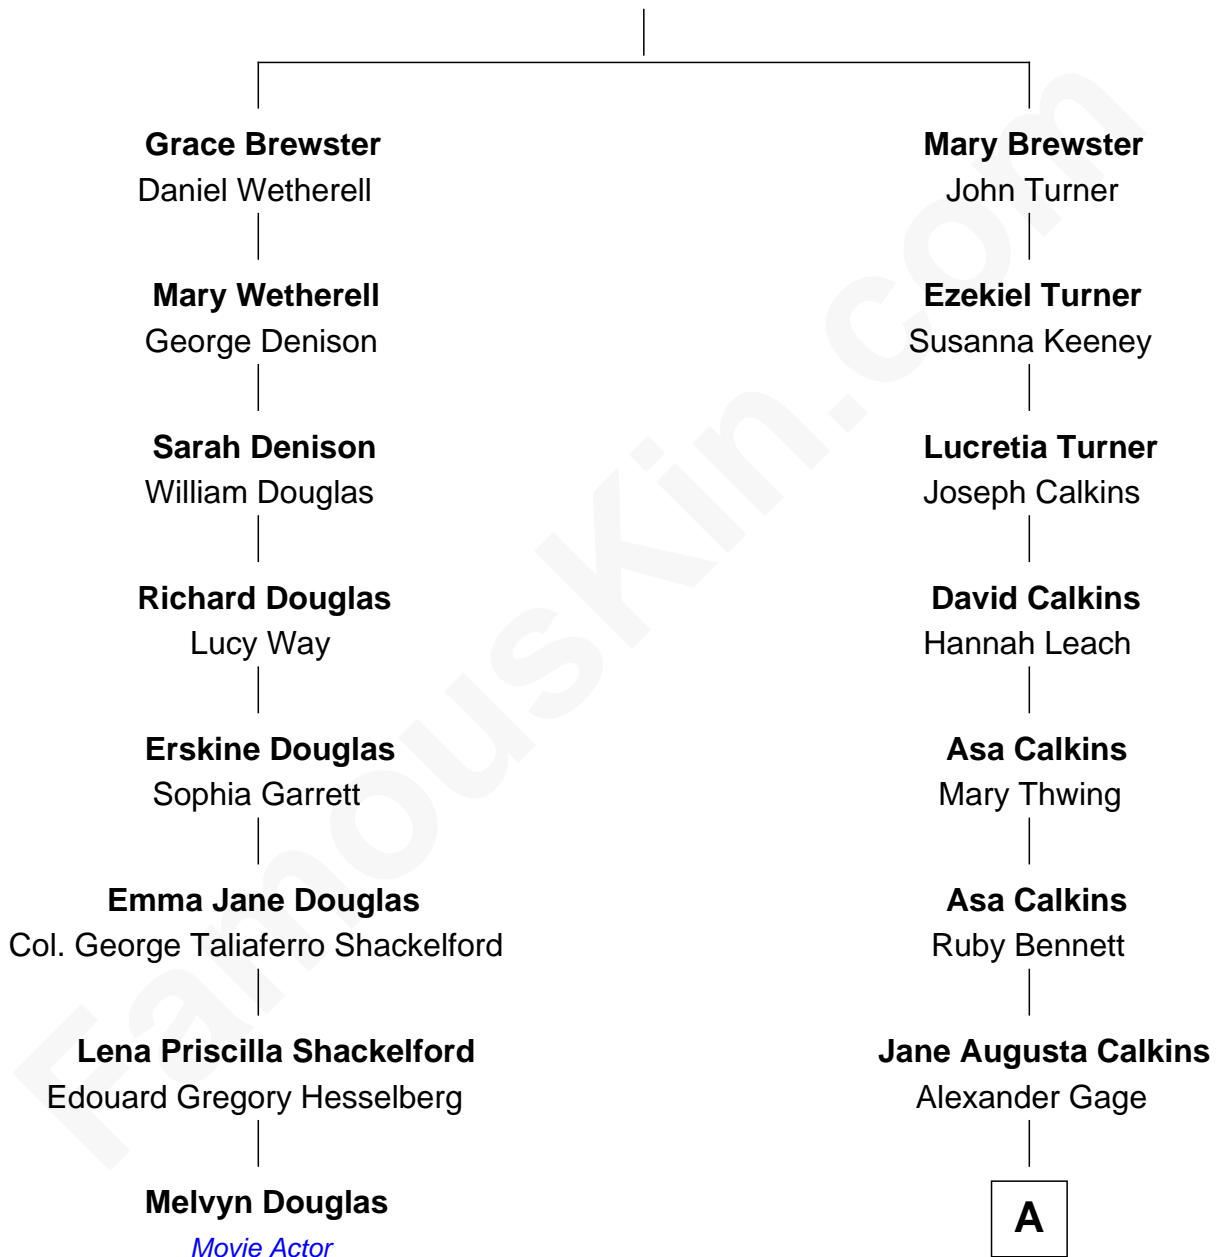

# FamousKin.com Relationship Chart of

**Melvyn Douglas**

*Movie Actor*

7th cousin 3 times removed of

**Richard Hatch**

*TV and Movie Actor*

**Jonathan Brewster**

Lucretia Oldham

**A**

**Nellie Marie Gage**  
John Devereux Hatch

**Charles Wesley Hatch**  
Leah Perkins Rogers

**John Raymond Hatch**  
Elizabeth White

**Richard Hatch**  
*TV and Movie Actor*

FamousKin.com