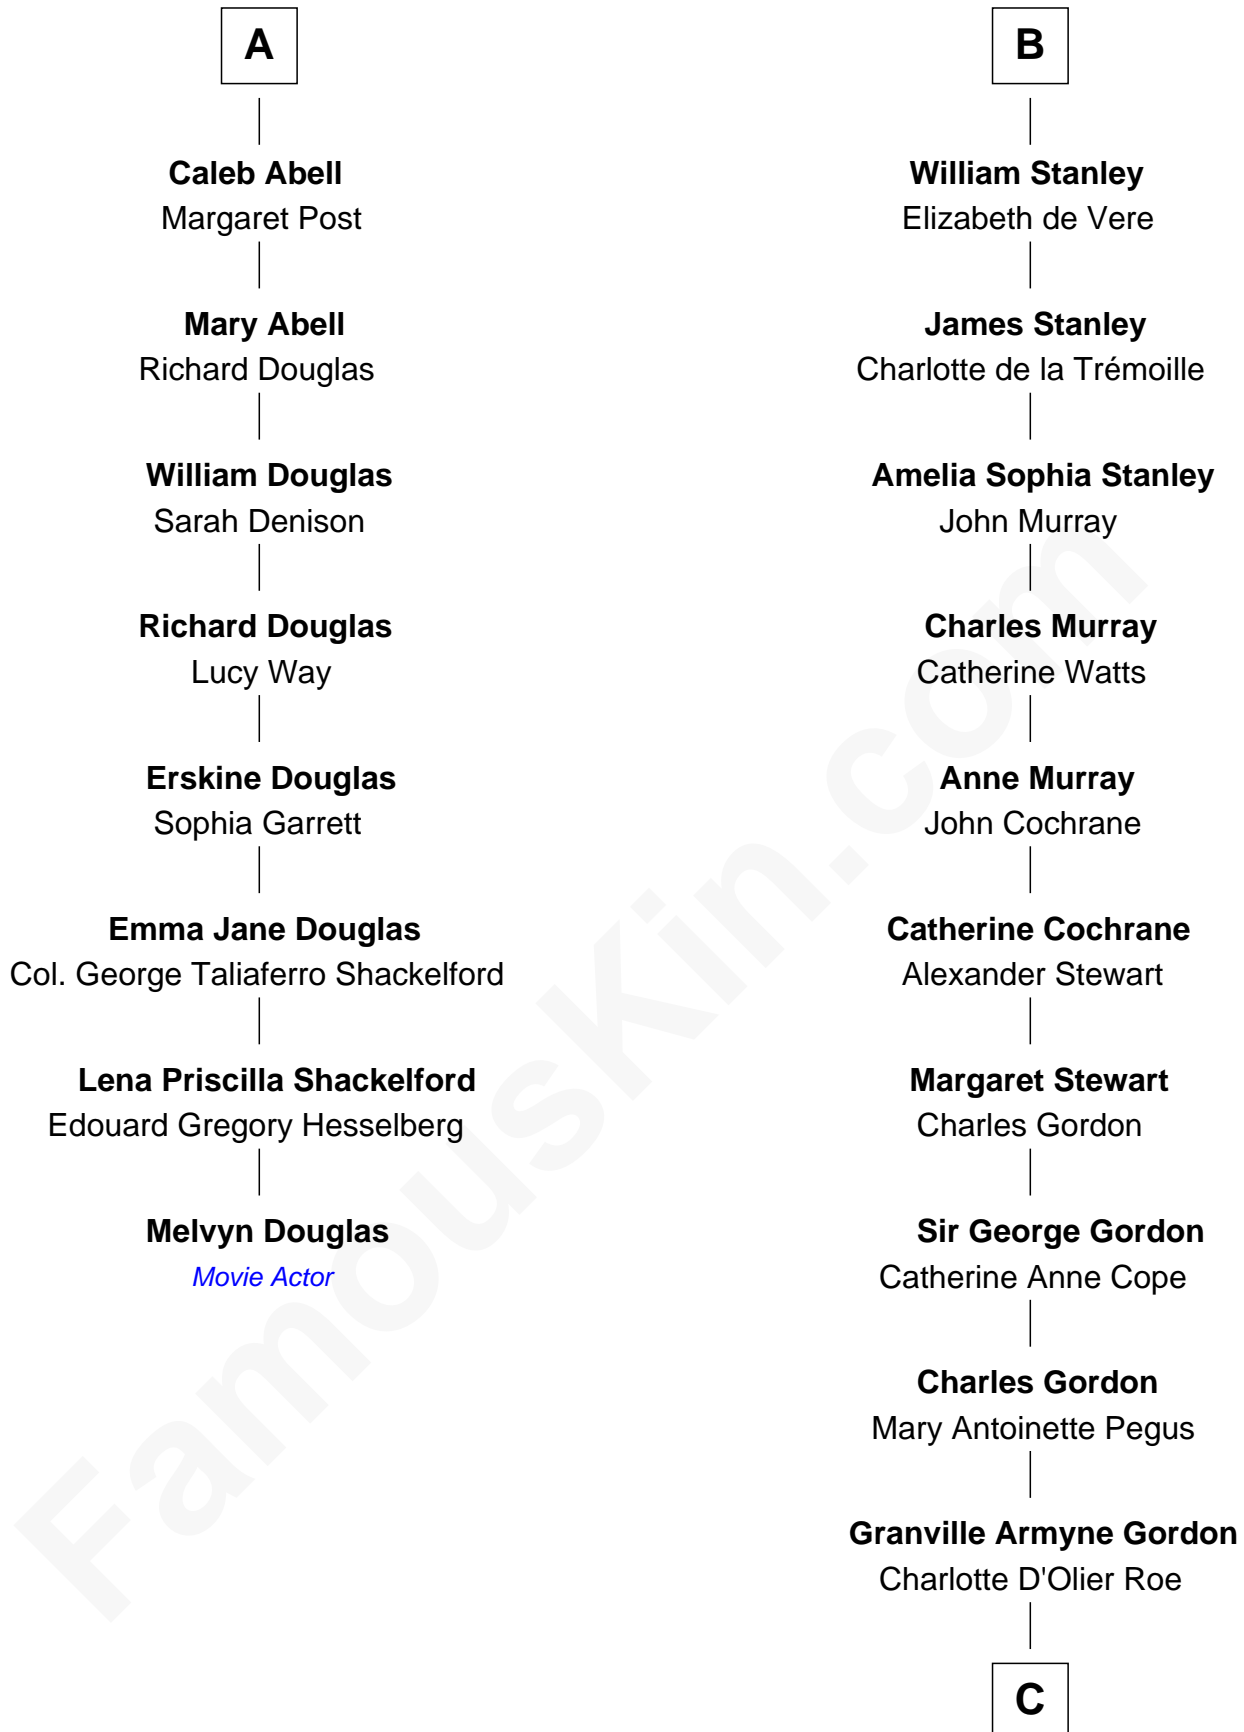

FamousKin.com Relationship Chart of

Melvyn Douglas

Movie Actor

14th cousin 7 times removed of

Cara Delevingne

Fashion Model and Movie Actress

C

Armyne Evelyne Gordon

Sir Lionel Lawson Faudel-Phillips

Anne Margaret Faudel-Phillips

John Vincent Sheffield

Jane Armyne Sheffield

Sir Jocelyn Edward Greville Stevens

Pandora Anne Stevens

Charles Hamar Delevingne

Cara Delevingne