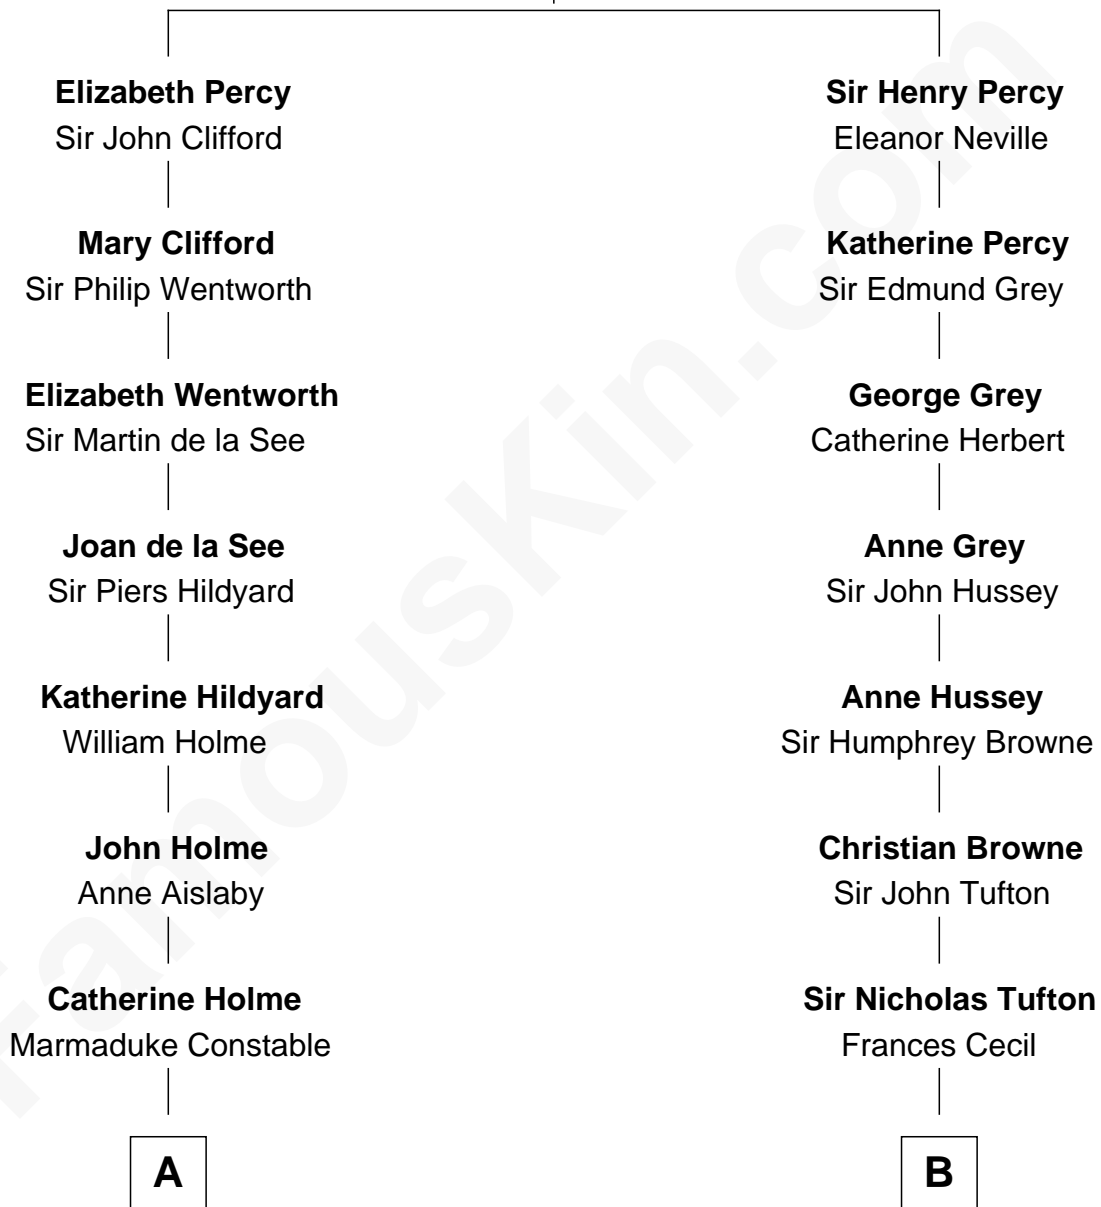

FamousKin.com Relationship Chart of

Melvyn Douglas

Movie Actor

18th cousin 1 time removed of

Cara Delevingne

Fashion Model and Movie Actress

Sir Henry Percy
Elizabeth Mortimer

C

Lena Priscilla Shackelford
Edouard Gregory Hesselberg

Melvyn Douglas
Movie Actor

D

Jane Armyne Sheffield
Sir Jocelyn Edward Greville Stevens

Pandora Anne Stevens
Charles Hamar Delevingne

Cara Delevingne
Model and Actress