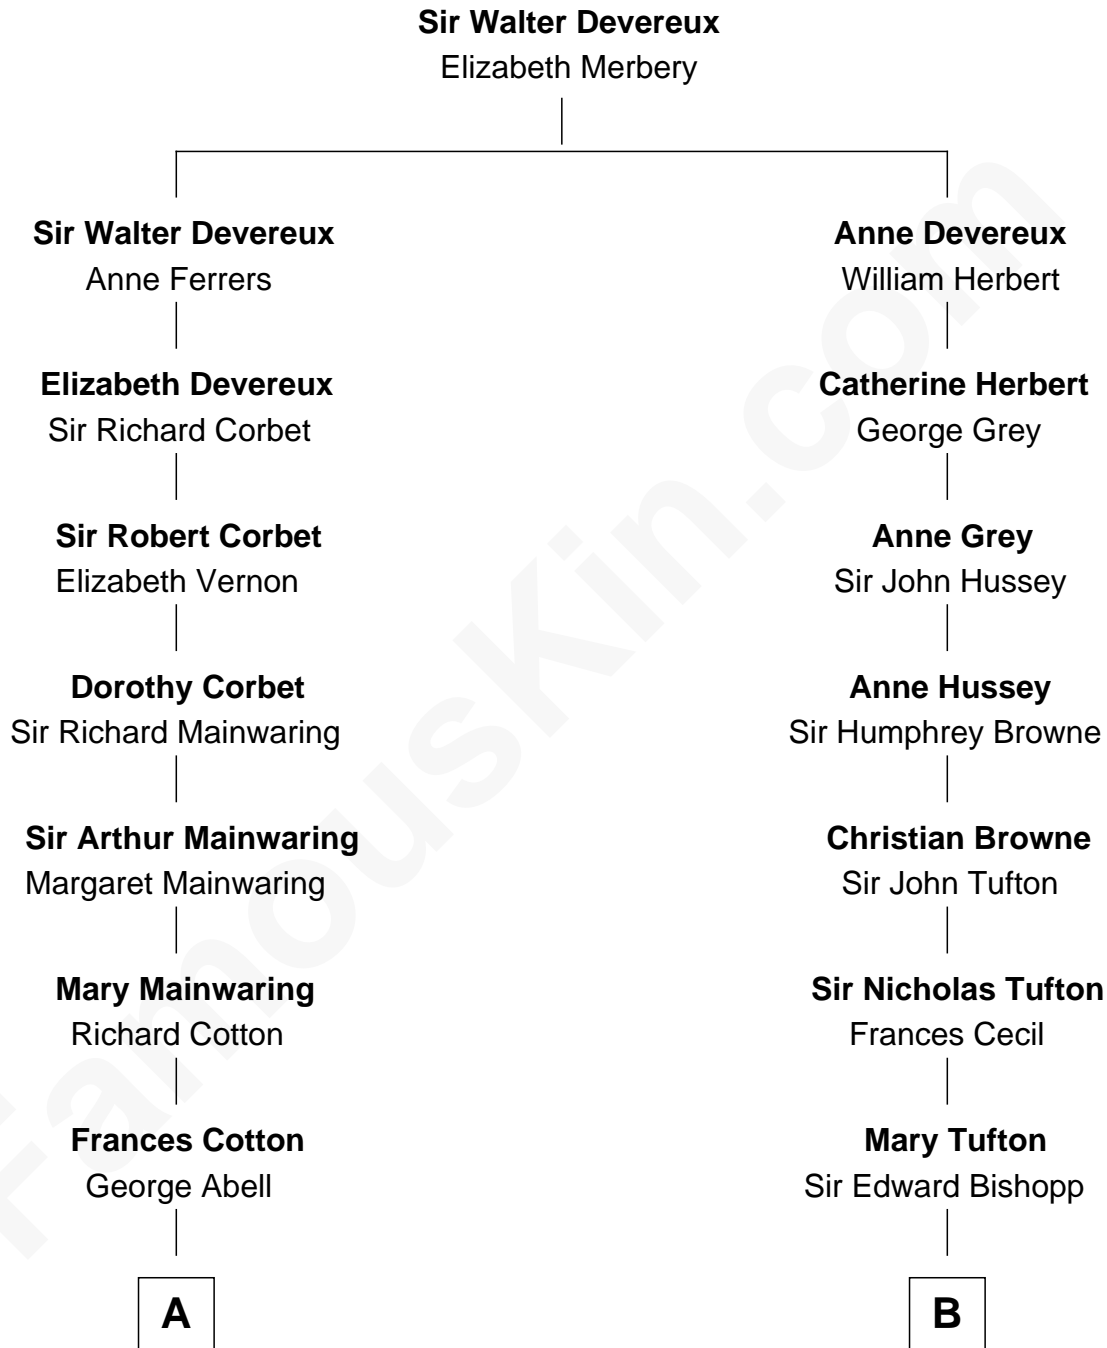

FamousKin.com
Relationship Chart of
Melvyn Douglas
Movie Actor

15th cousin 3 times removed of
Cara Delevingne
Fashion Model and Movie Actress

Pandora Anne Stevens
Charles Hamar Delevingne

Cara Delevingne
Model and Actress

FamousKin.com