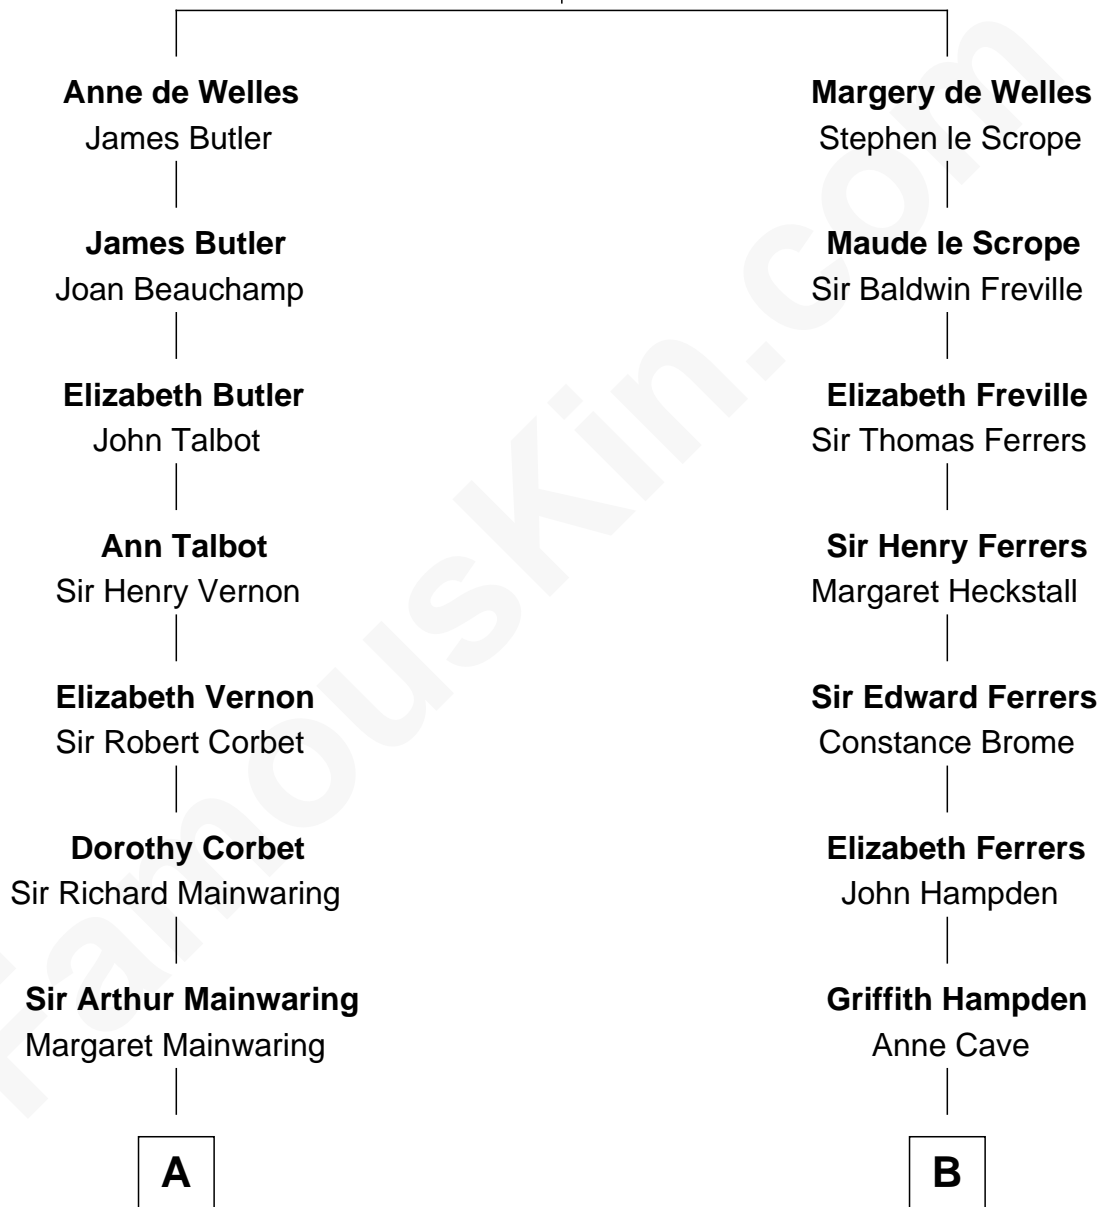

FamousKin.com

Relationship Chart of

Melvyn Douglas

Movie Actor

17th cousin 4 times removed of

Cara Delevingne
Fashion Model and Movie Actress

John de Welles
Maud de Roos

C

Armyne Evelyne Gordon

Sir Lionel Lawson Faudel-Phillips

Anne Margaret Faudel-Phillips

John Vincent Sheffield

Jane Armyne Sheffield

Sir Jocelyn Edward Greville Stevens

Pandora Anne Stevens

Charles Hamar Delevingne

Cara Delevingne

Model and Actress