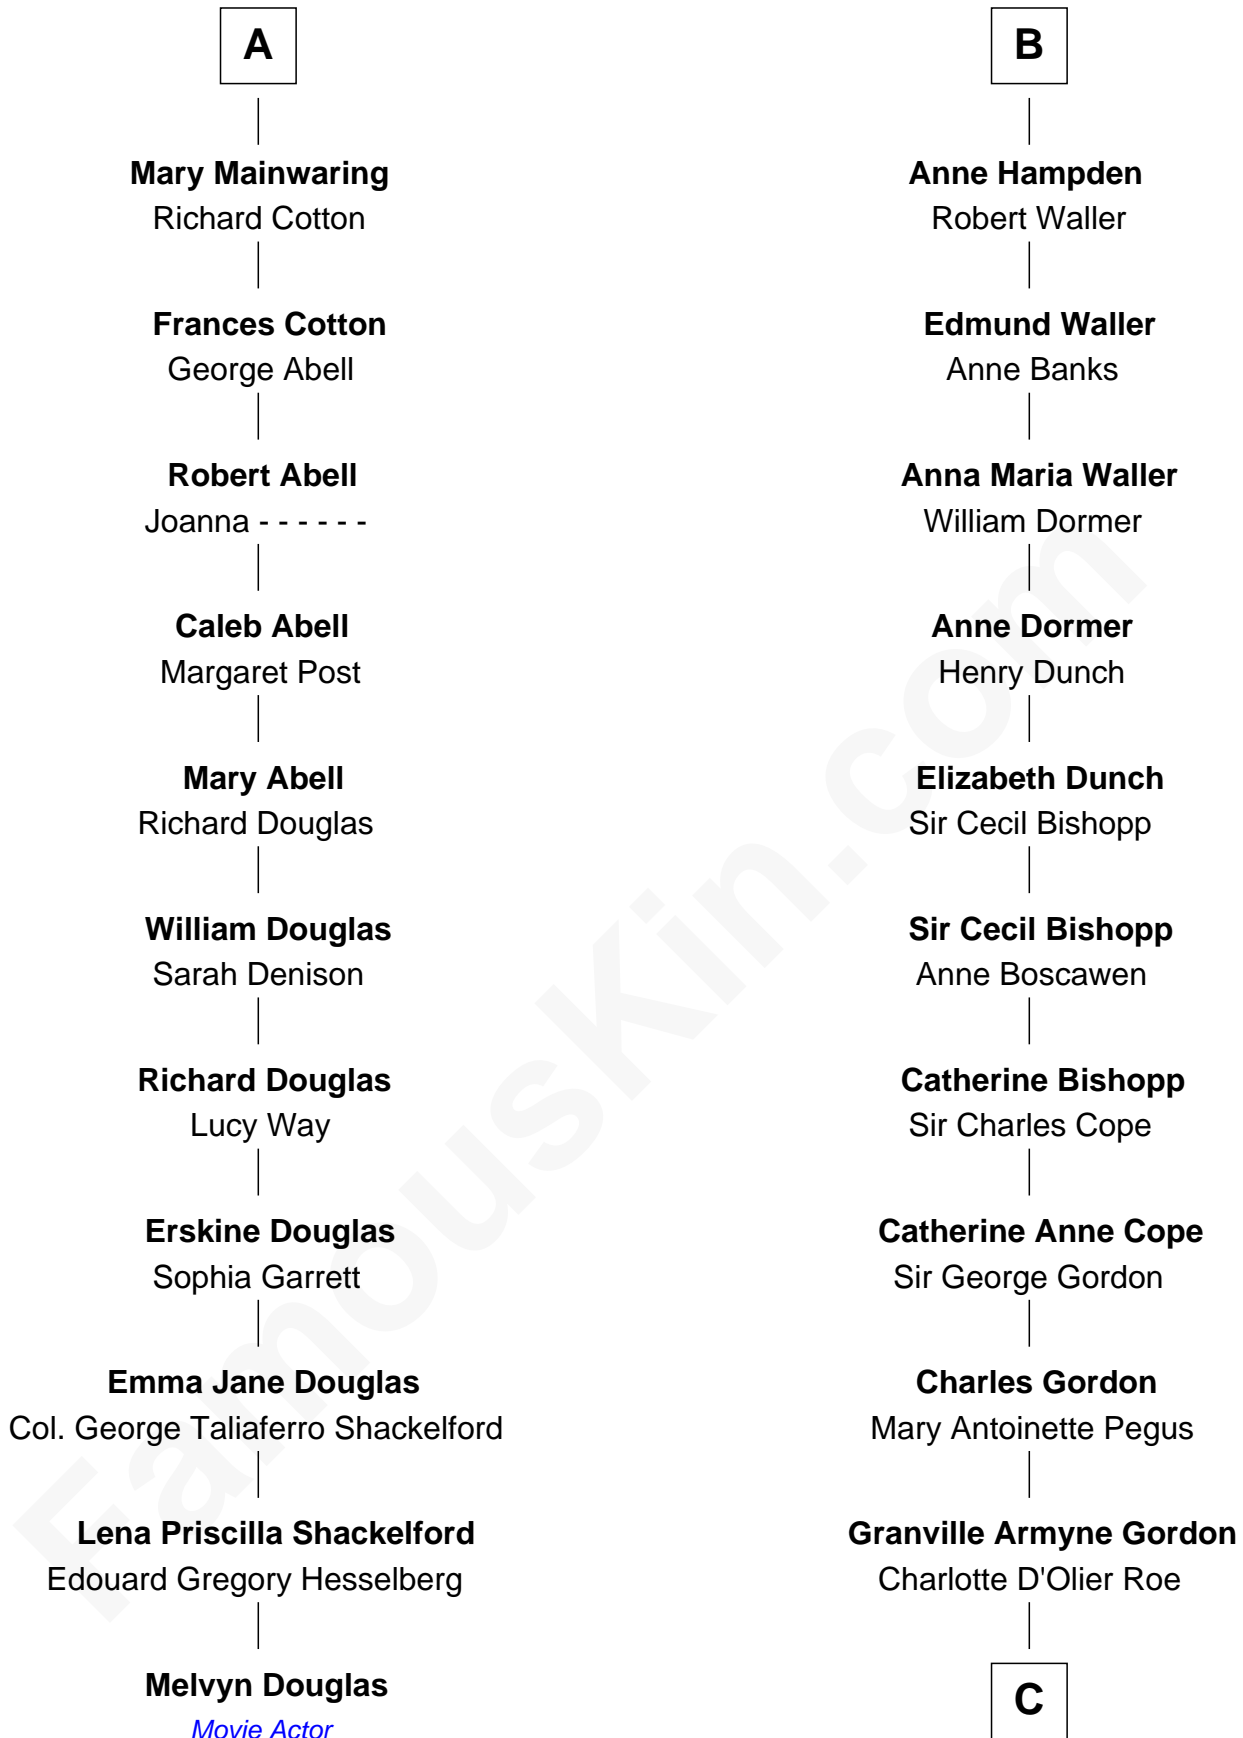

FamousKin.com

Relationship Chart of

Melvyn Douglas

Movie Actor

17th cousin 4 times removed of

Cara Delevingne
Fashion Model and Movie Actress

John de Welles
Maud de Roos

C

Armyne Evelyne Gordon

Sir Lionel Lawson Faudel-Phillips

Anne Margaret Faudel-Phillips

John Vincent Sheffield

Jane Armyne Sheffield

Sir Jocelyn Edward Greville Stevens

Pandora Anne Stevens

Charles Hamar Delevingne