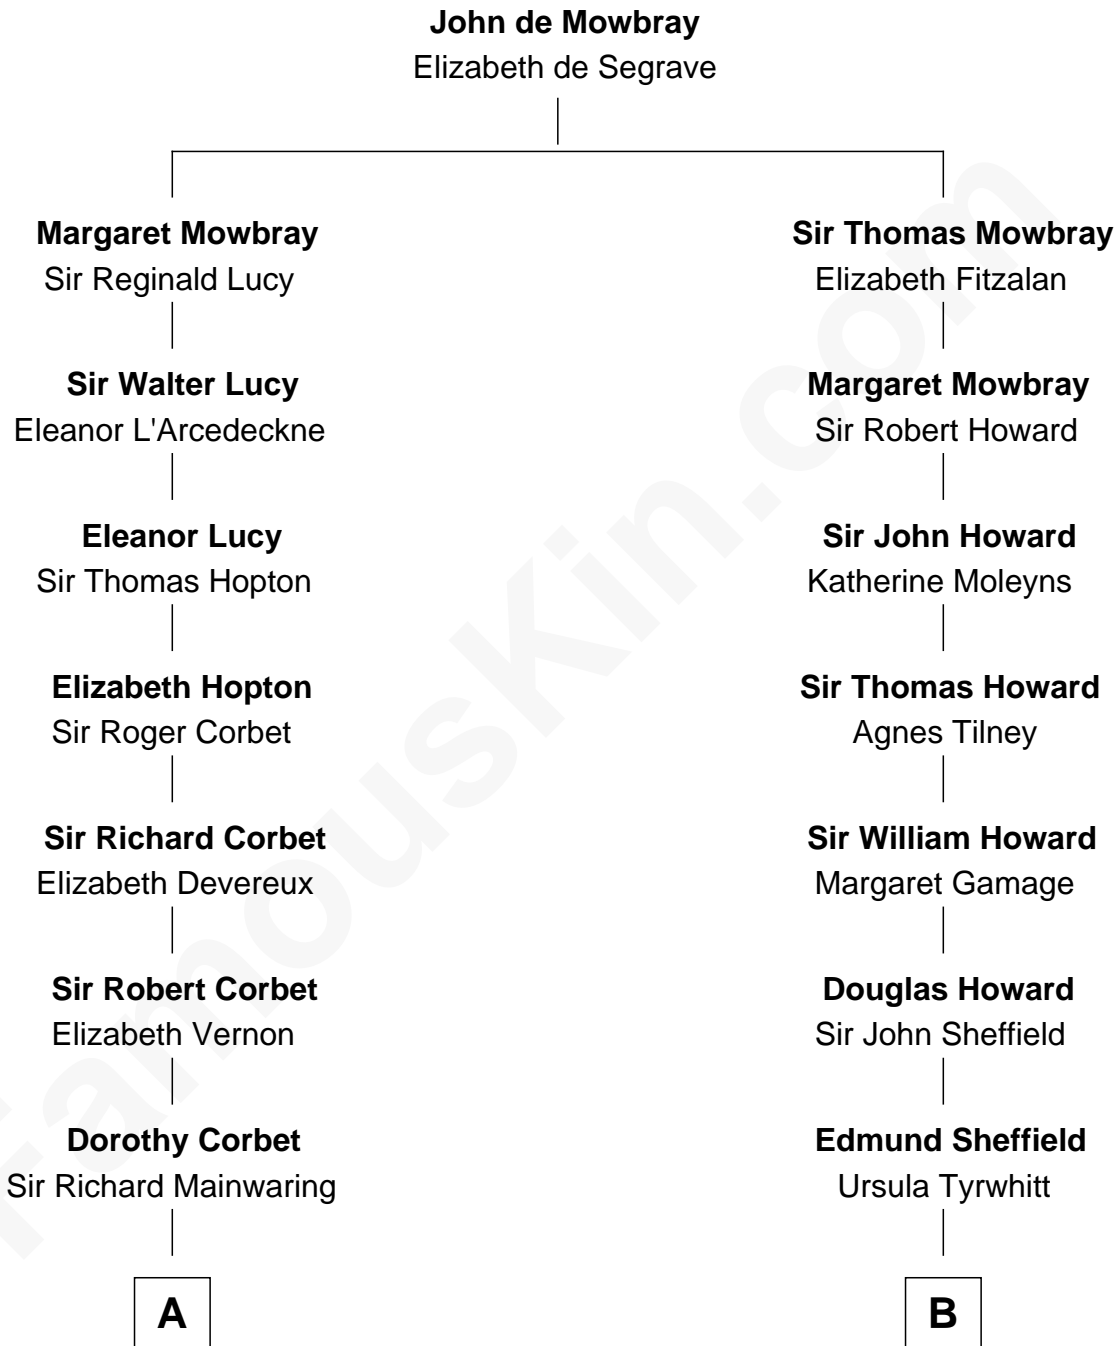

FamousKin.com

Relationship Chart of

Melvyn Douglas

Movie Actor

18th cousin of

Cara Delevingne

Fashion Model and Movie Actress

C

Lena Priscilla Shackelford
Edouard Gregory Hesselberg

Melvyn Douglas
Movie Actor

D

Pandora Anne Stevens
Charles Hamar Delevingne

Cara Delevingne
Model and Actress

FamousKin.com