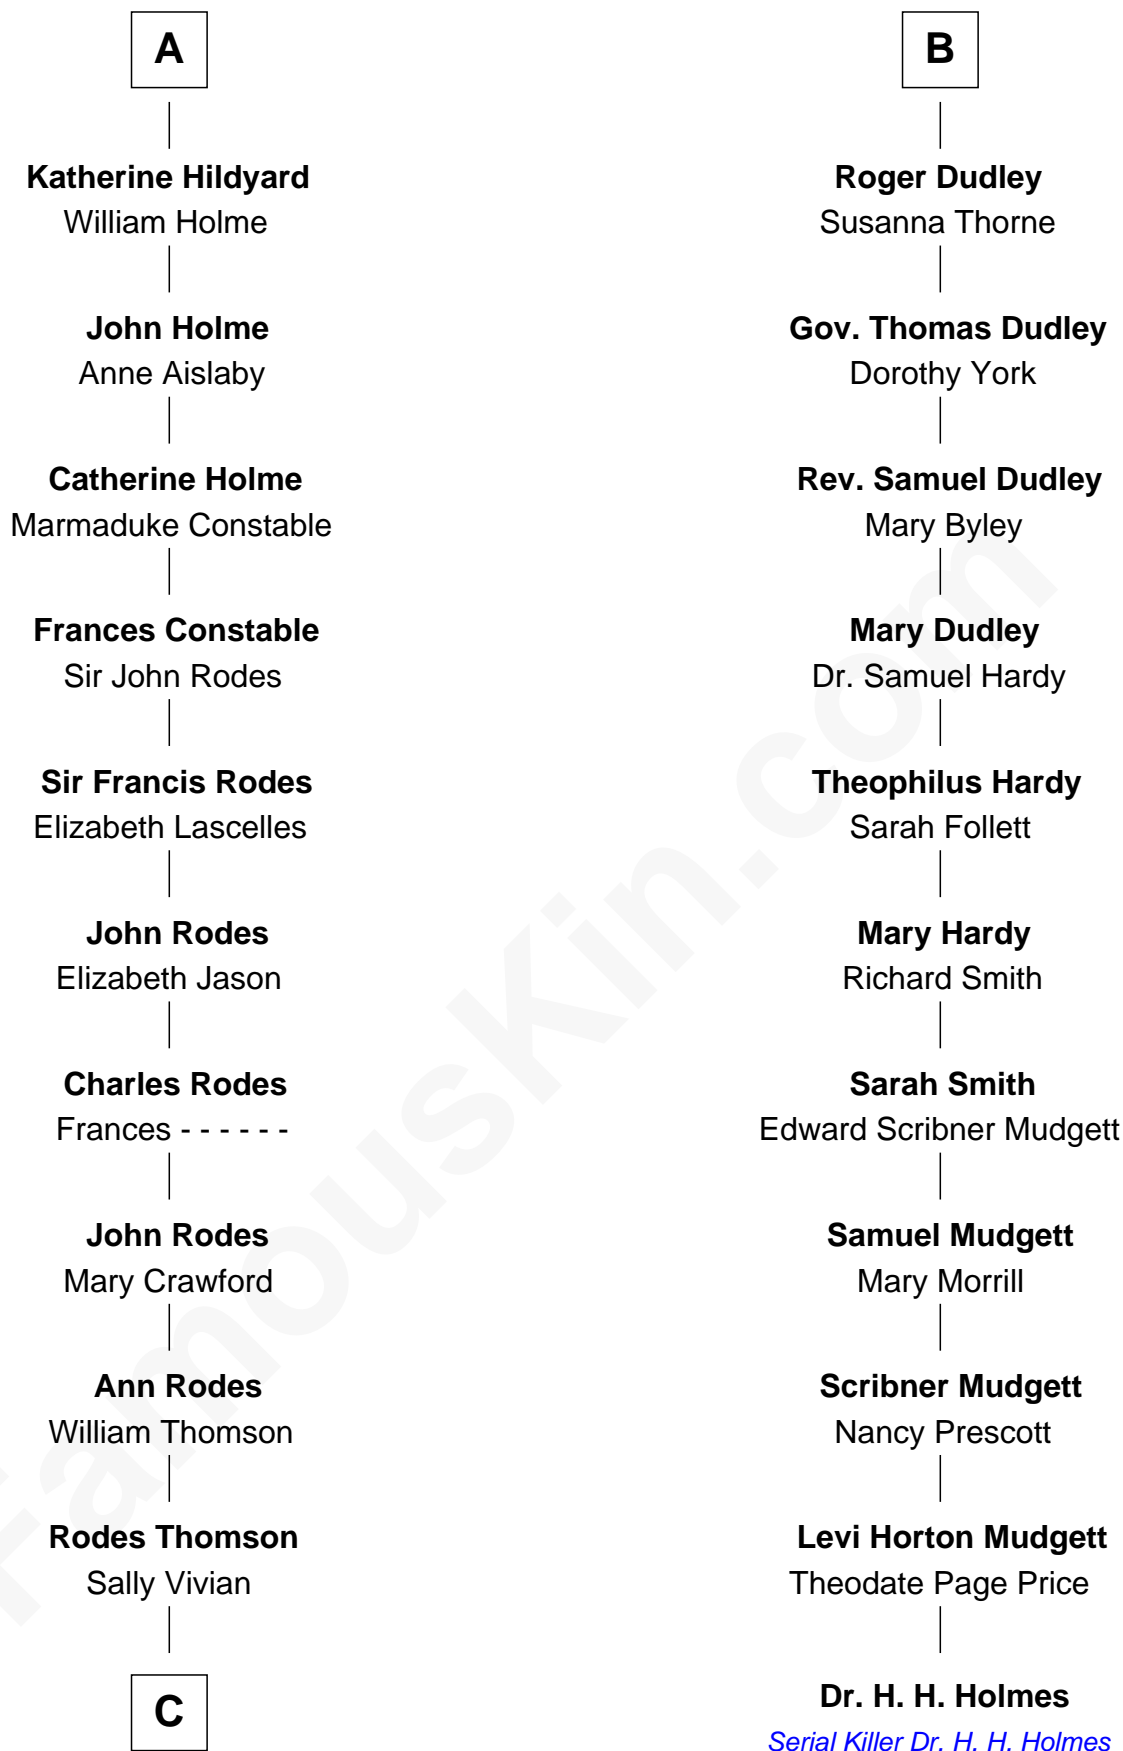

FamousKin.com

Relationship Chart of

Melvyn Douglas

Movie Actor

17th cousin 4 times removed of

Dr. H. H. Holmes
Serial Killer aka "Devil in the White City"

C

Nancy Thomson
Thomas Johnson Garrett

Sophia Garrett
Erskine Douglas

Emma Jane Douglas
Col. George Taliaferro Shackelford

Lena Priscilla Shackelford
Edouard Gregory Hesselberg

Melvyn Douglas
Movie Actor

FamousKin.com