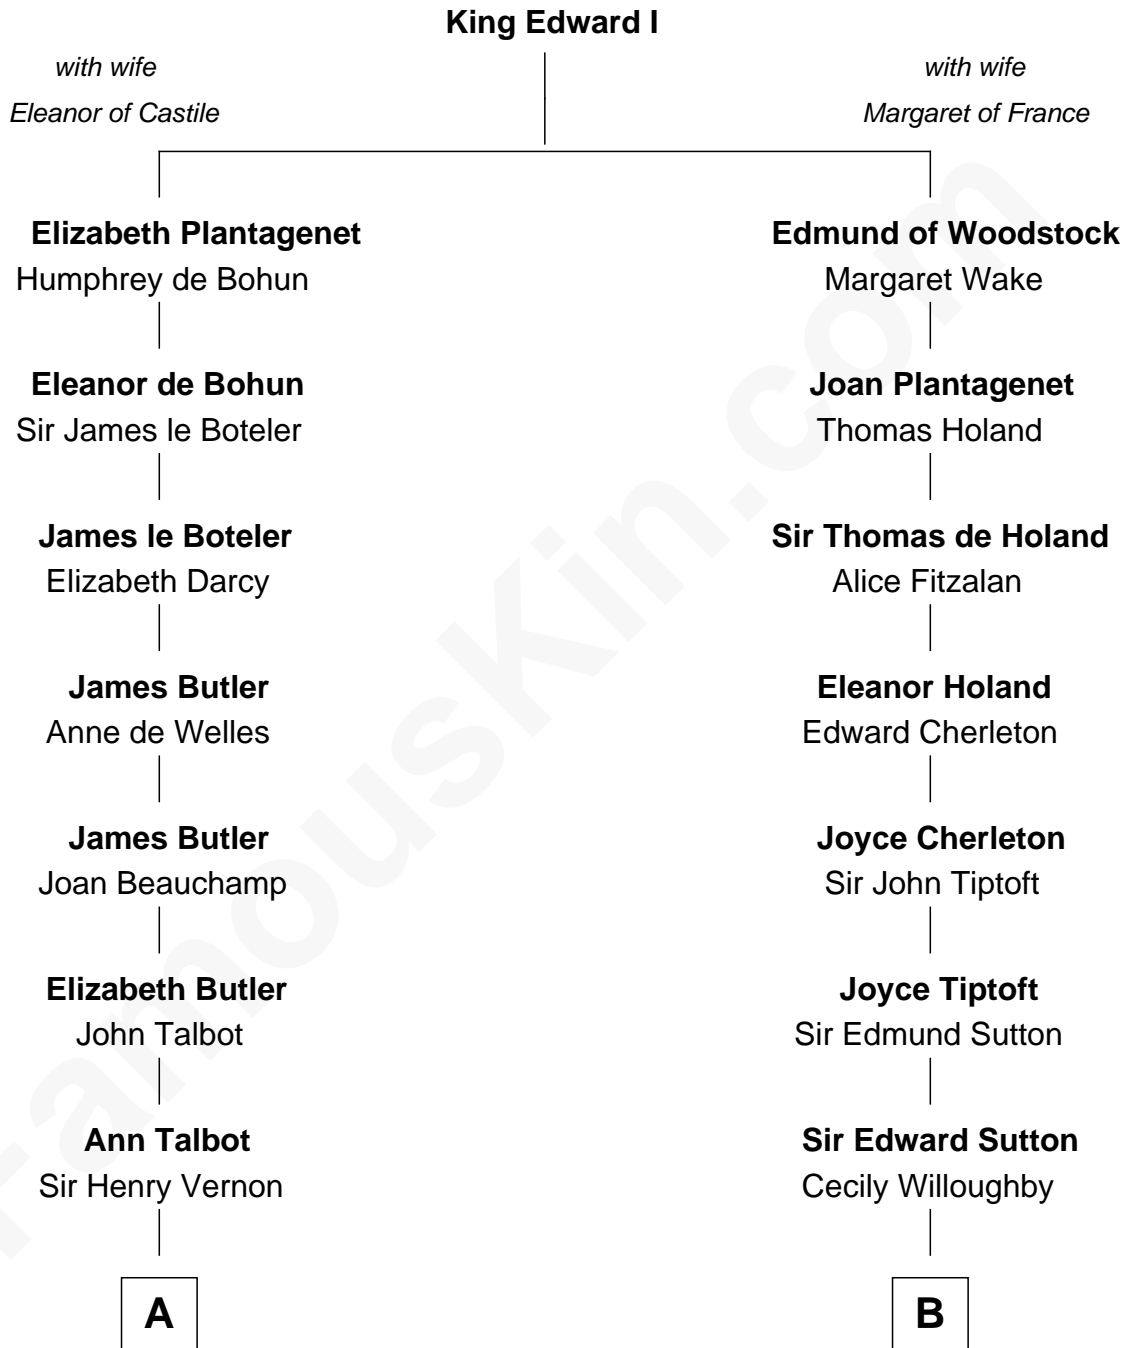

FamousKin.com
Relationship Chart of
Melvyn Douglas
Movie Actor

19th cousin 1 time removed of
Dr. H. H. Holmes
Serial Killer aka "Devil in the White City"

C

Erskine Douglas

Sophia Garrett

Emma Jane Douglas

Col. George Taliaferro Shackelford

Lena Priscilla Shackelford

Edouard Gregory Hesselberg

Melvyn Douglas

Movie Actor

D

Scribner Mudgett

Nancy Prescott

Levi Horton Mudgett