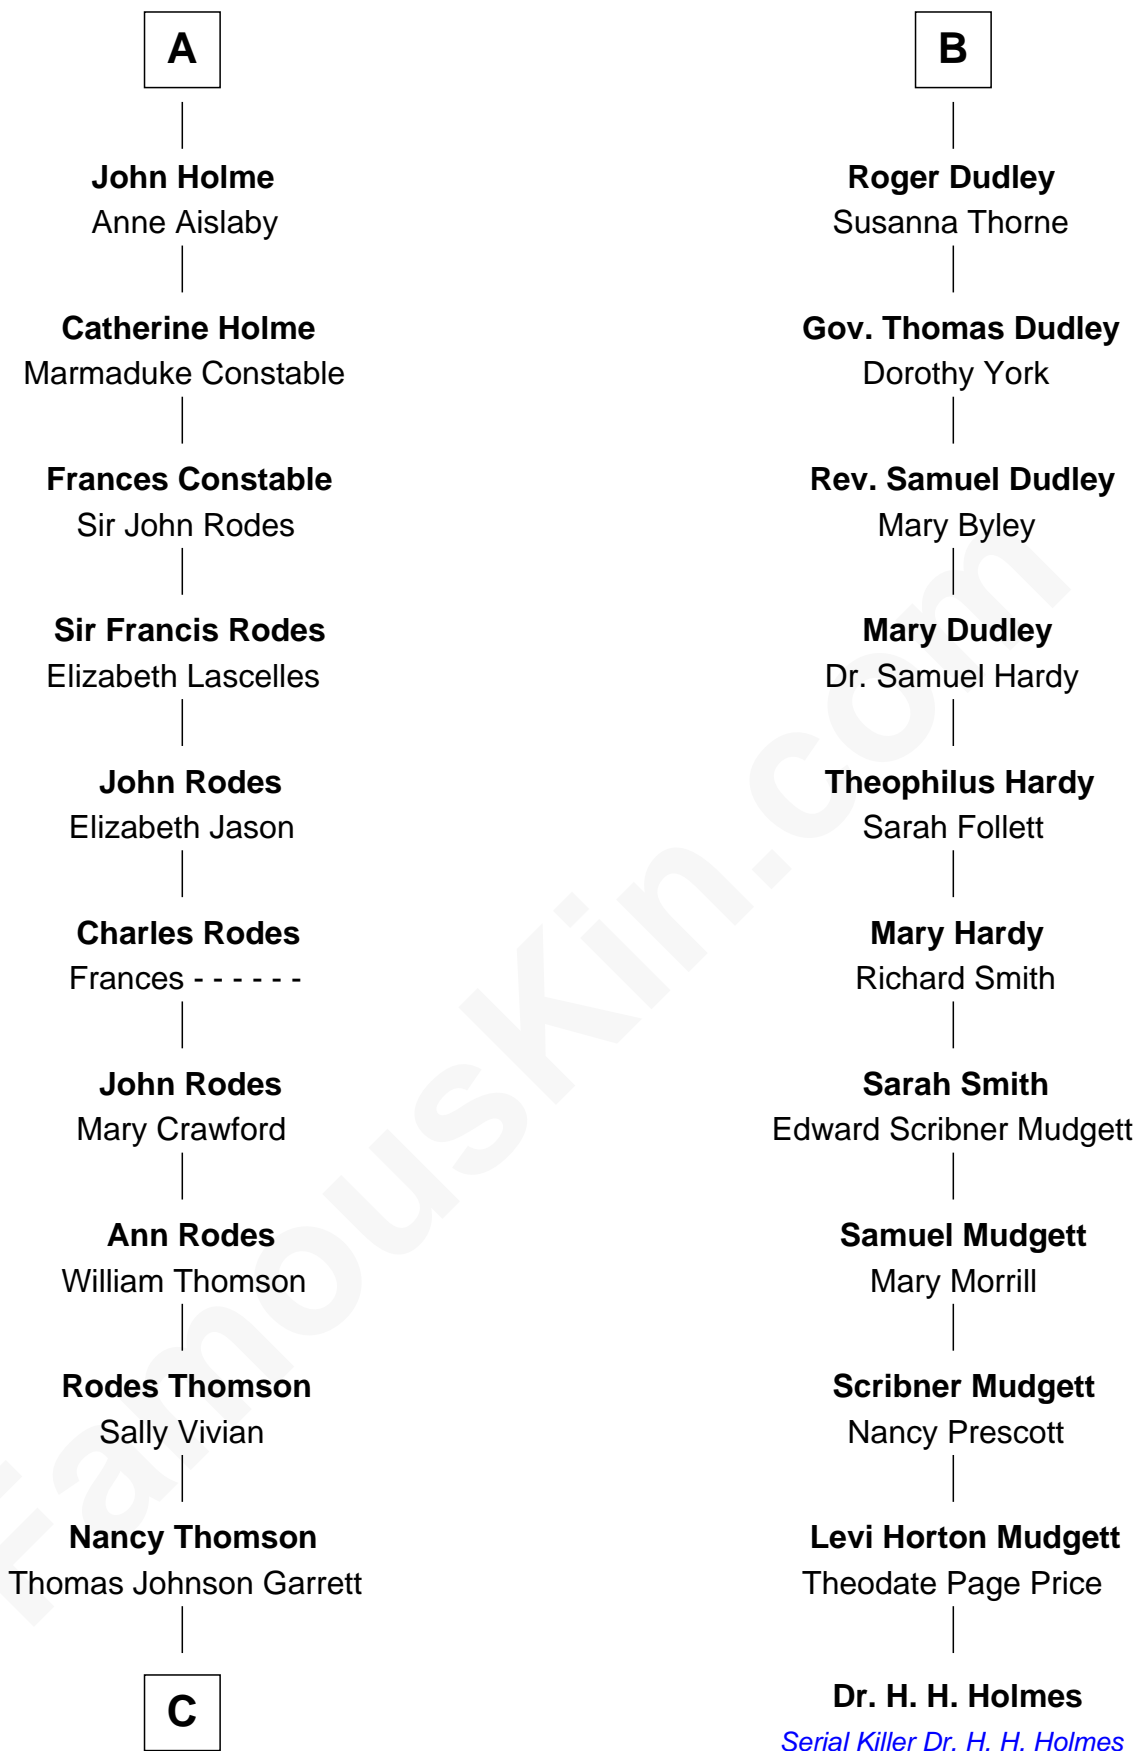

FamousKin.com
Relationship Chart of
Melvyn Douglas
Movie Actor

17th cousin 3 times removed of
Dr. H. H. Holmes
Serial Killer aka "Devil in the White City"

C

—
Sophia Garrett
Erskine Douglas

—
Emma Jane Douglas
Col. George Taliaferro Shackelford

—
Lena Priscilla Shackelford
Edouard Gregory Hesselberg

—
Melvyn Douglas
Movie Actor

FamousKin.com