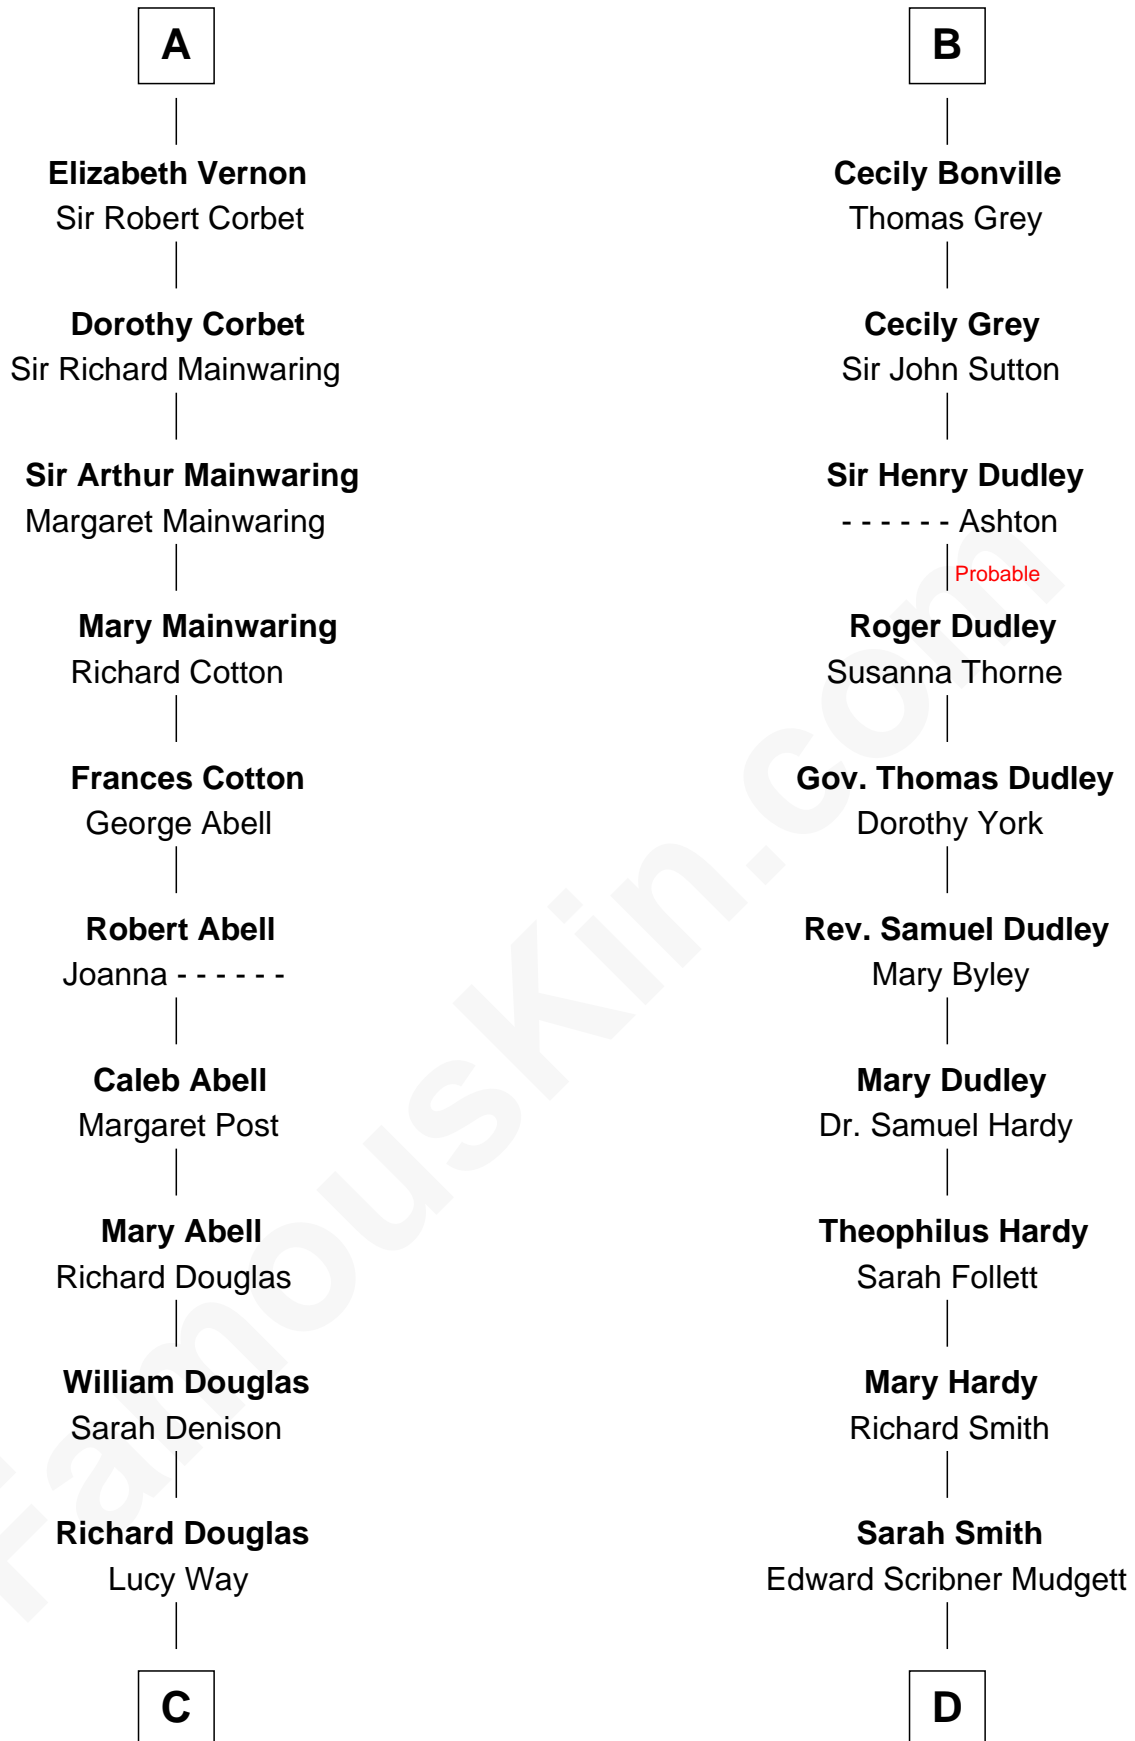

FamousKin.com

Relationship Chart of

Melvyn Douglas

Movie Actor

20th cousin of

Dr. H. H. Holmes

Serial Killer aka "Devil in the White City"

Sir Robert de Ros

Isabel de Aubeney

C

Erskine Douglas

Sophia Garrett

Emma Jane Douglas

Col. George Taliaferro Shackelford

Lena Priscilla Shackelford

Edouard Gregory Hesselberg