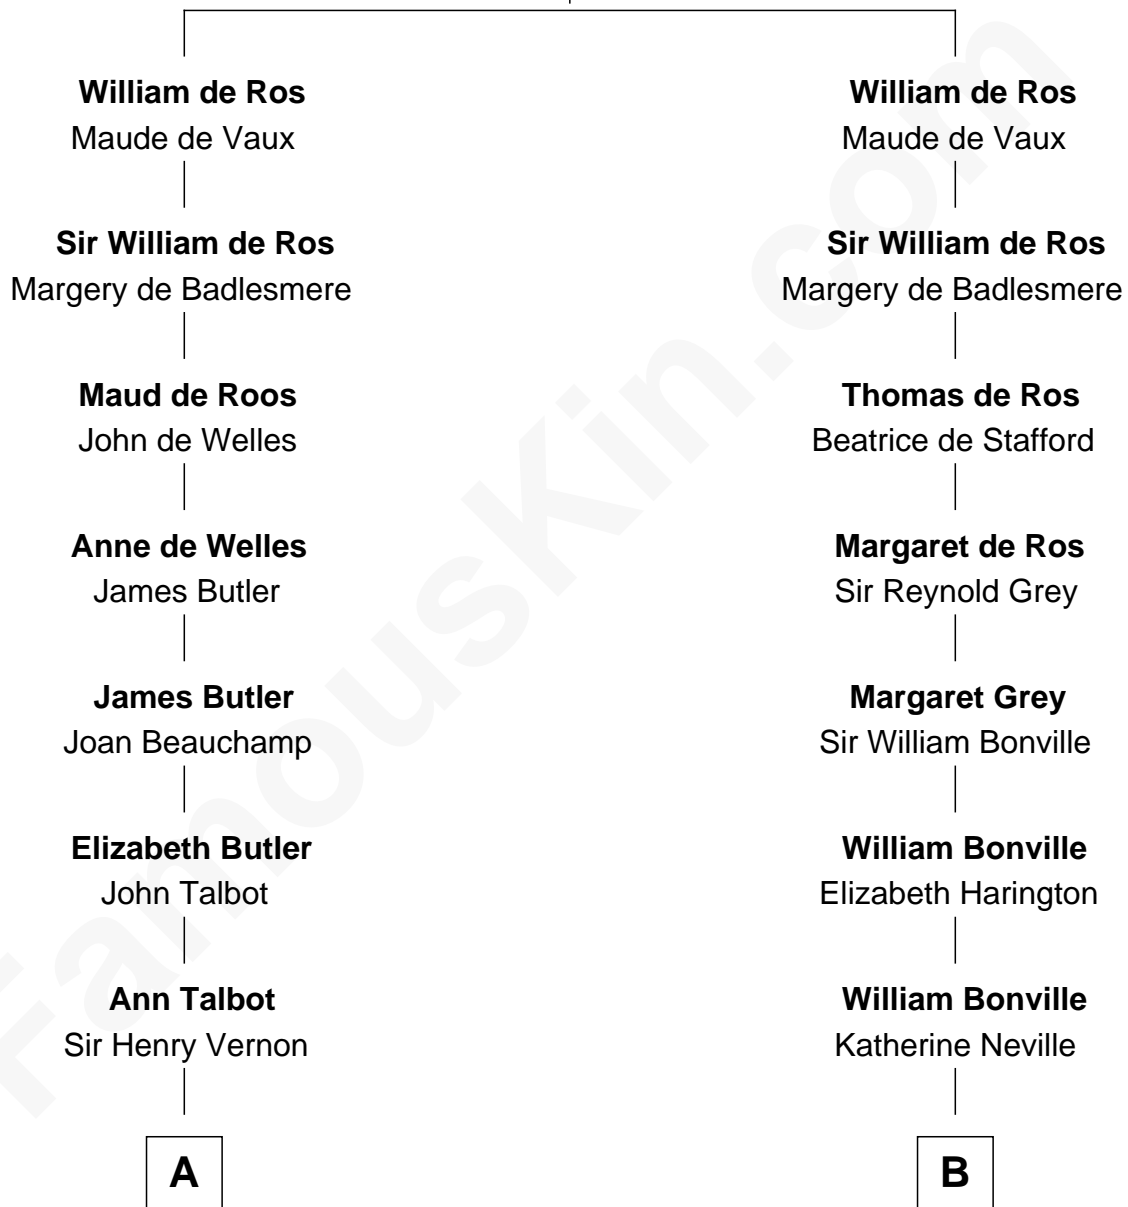

FamousKin.com

Relationship Chart of

Melvyn Douglas

Movie Actor

20th cousin of

Dr. H. H. Holmes

Serial Killer aka "Devil in the White City"

Sir Robert de Ros

Isabel de Aubeney

C

Erskine Douglas

Sophia Garrett

Emma Jane Douglas

Col. George Taliaferro Shackelford

Lena Priscilla Shackelford

Edouard Gregory Hesselberg