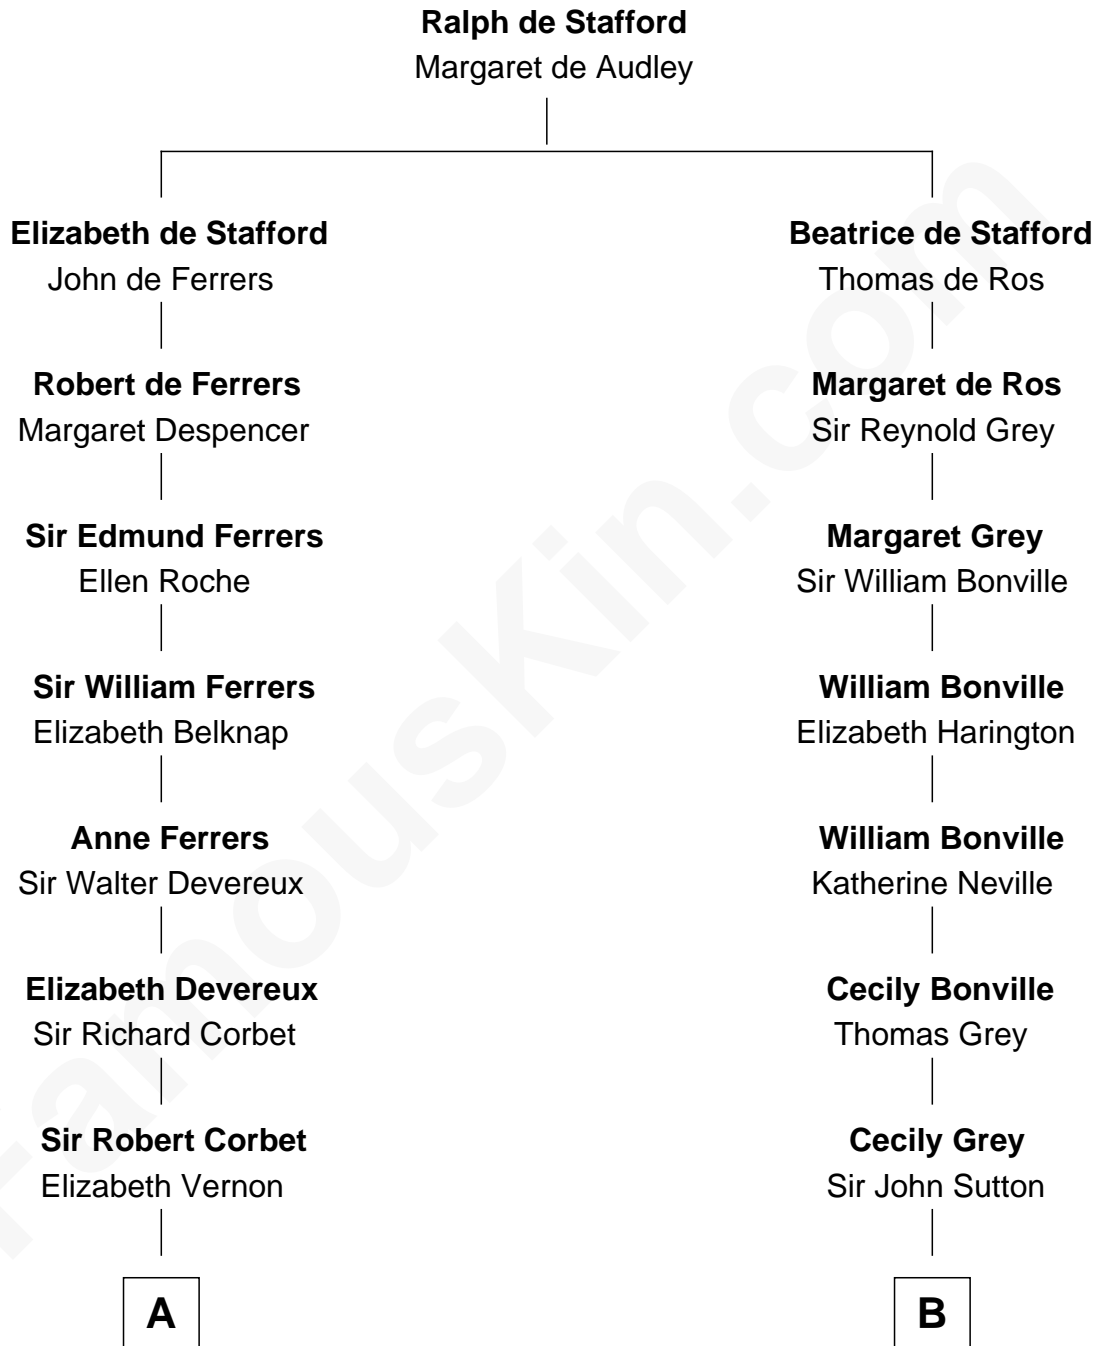

FamousKin.com
Relationship Chart of
Melvyn Douglas
Movie Actor

18th cousin 1 time removed of

Dr. H. H. Holmes
Serial Killer aka "Devil in the White City"

C

Emma Jane Douglas
Col. George Taliaferro Shackelford

Lena Priscilla Shackelford
Edouard Gregory Hesselberg

Melvyn Douglas
Movie Actor

D

Levi Horton Mudgett
Theodate Page Price

Dr. H. H. Holmes
Serial Killer Dr. H. H. Holmes

FamousKin.com