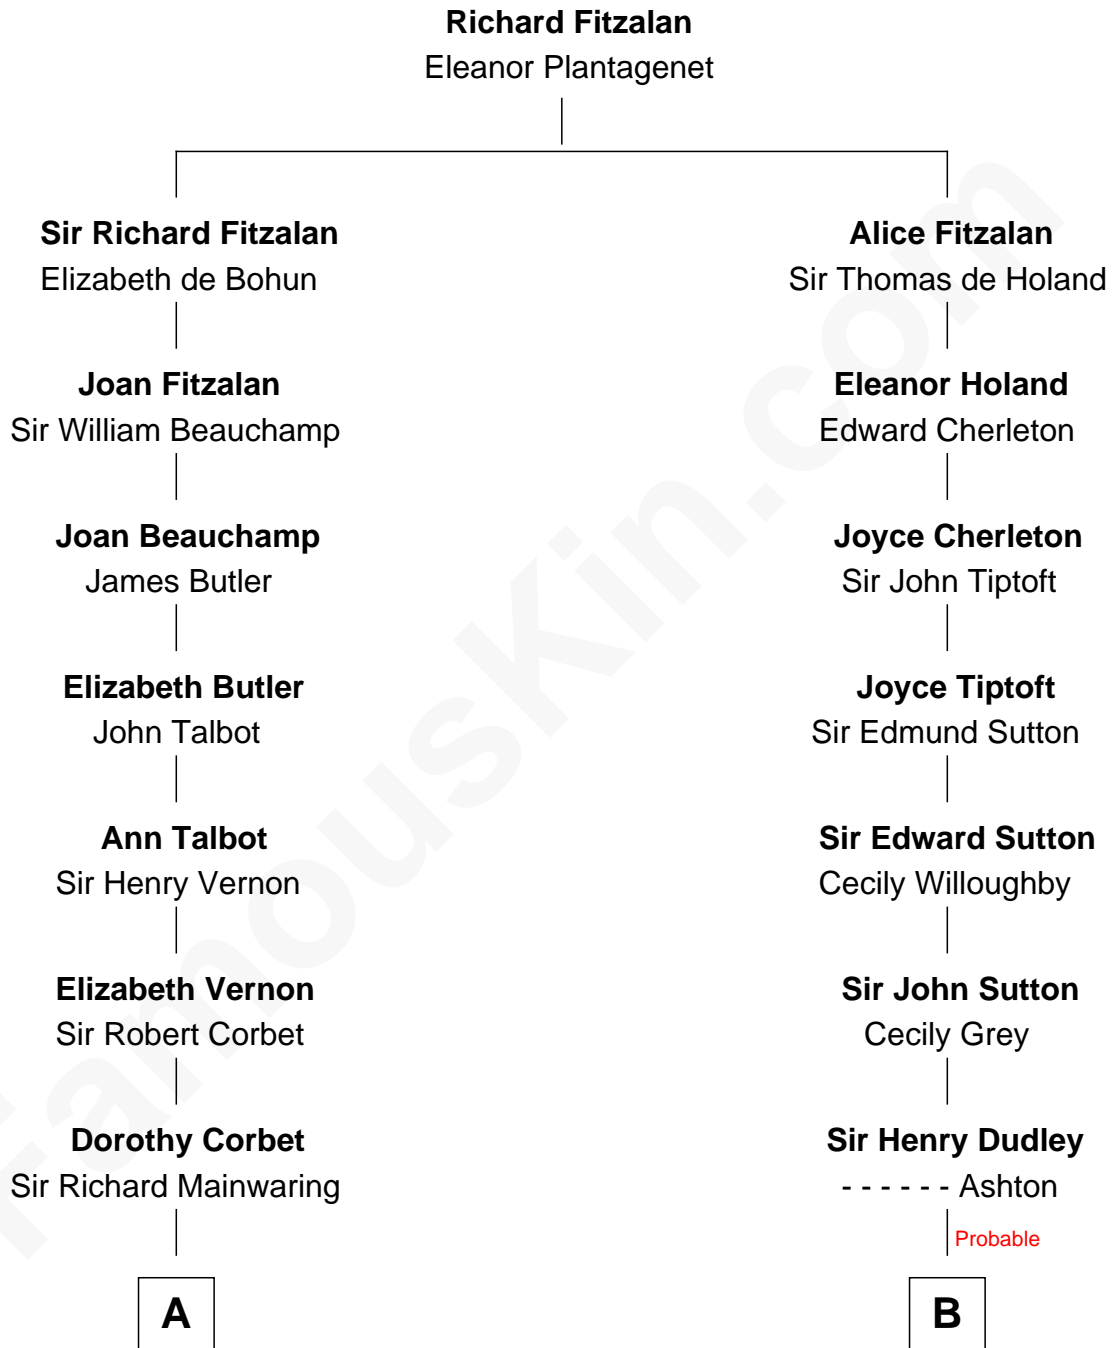

## Relationship Chart of

### Melvyn Douglas

Movie Actor

17th cousin 1 time removed of

**Dr. H. H. Holmes**  
Serial Killer aka "Devil in the White City"

**C**

**Lena Priscilla Shackelford**  
Edouard Gregory Hesselberg

**Melvyn Douglas**  
*Movie Actor*