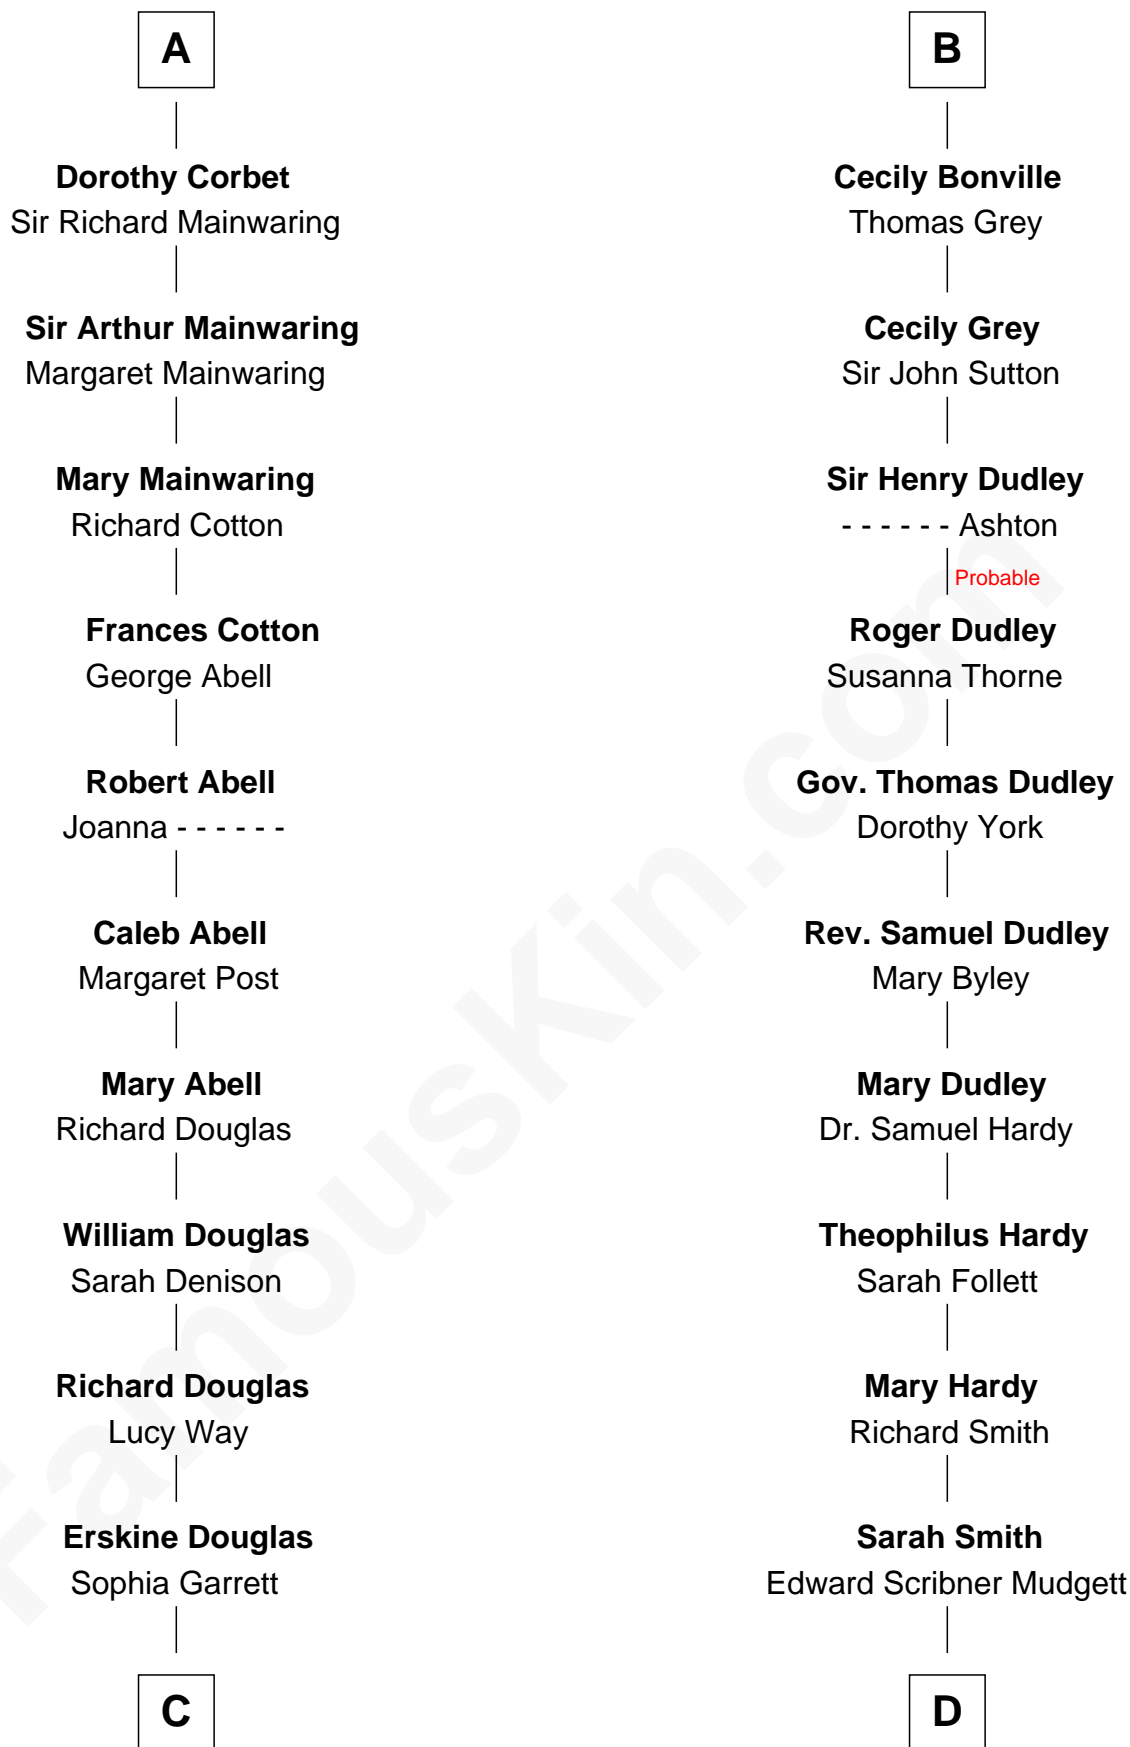

# FamousKin.com Relationship Chart of

**Melvyn Douglas**

*Movie Actor*

19th cousin 1 time removed of

**Dr. H. H. Holmes**

*Serial Killer aka "Devil in the White City"*

**Sir Richard de Burgh**

Margaret - - - - -

**C**

**Emma Jane Douglas**  
Col. George Taliaferro Shackelford

**Lena Priscilla Shackelford**  
Edouard Gregory Hesselberg

**Melvyn Douglas**  
*Movie Actor*

**D**

**Samuel Mudgett**  
Mary Morrill

**Scribner Mudgett**  
Nancy Prescott

**Levi Horton Mudgett**  
Theodate Page Price

**Dr. H. H. Holmes**  
*Serial Killer Dr. H. H. Holmes*