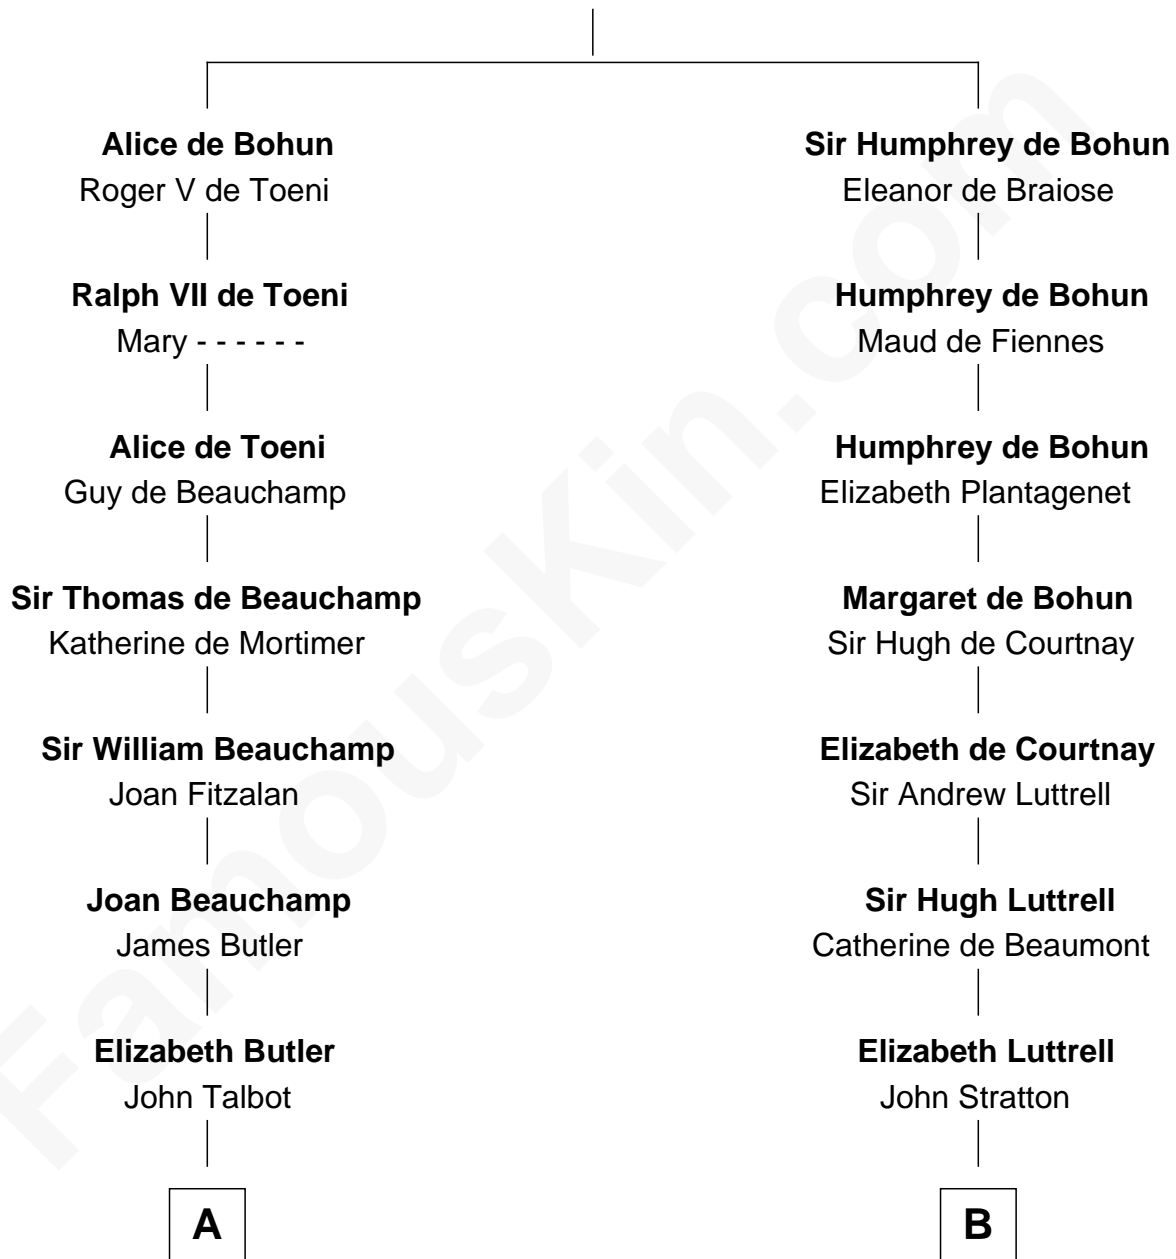

FamousKin.com Relationship Chart of

Melvyn Douglas

Movie Actor

21st cousin of

Eleanor Roosevelt

First Lady of President Franklin D. Roosevelt

Sir Humphrey de Bohun

Maud of Eu

C

Richard Douglas

Lucy Way

Erskine Douglas

Sophia Garrett

Emma Jane Douglas

Col. George Taliaferro Shackelford

Lena Priscilla Shackelford

Edouard Gregory Hesselberg

Melvyn Douglas

Movie Actor

D

Gabriel Ver Planck Ludlow

Elizabeth A. Hunter

Dr. Edward Hunter Ludlow

Elizabeth Livingston