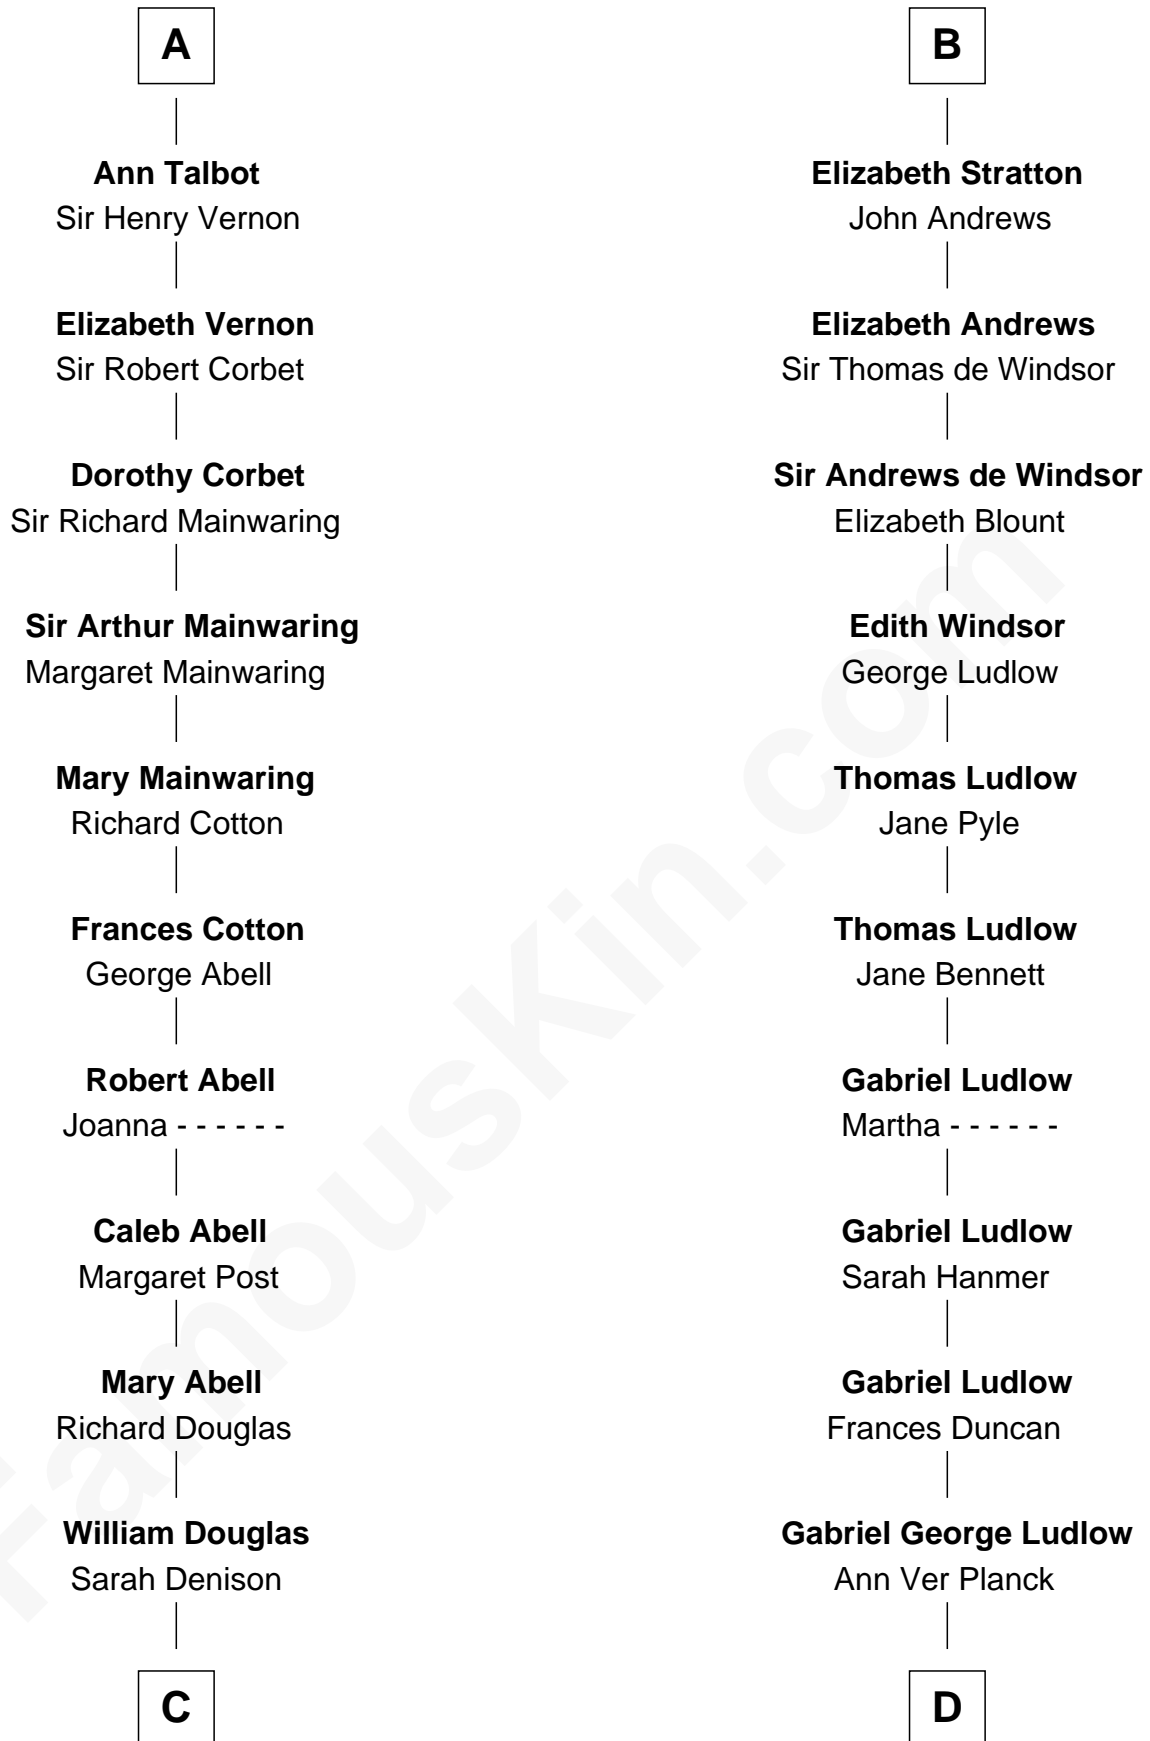

FamousKin.com Relationship Chart of

Melvyn Douglas

Movie Actor

21st cousin of

Eleanor Roosevelt

First Lady of President Franklin D. Roosevelt

Sir Humphrey de Bohun

Maud of Eu

C

Richard Douglas

Lucy Way

Erskine Douglas

Sophia Garrett

Emma Jane Douglas

Col. George Taliaferro Shackelford

Lena Priscilla Shackelford