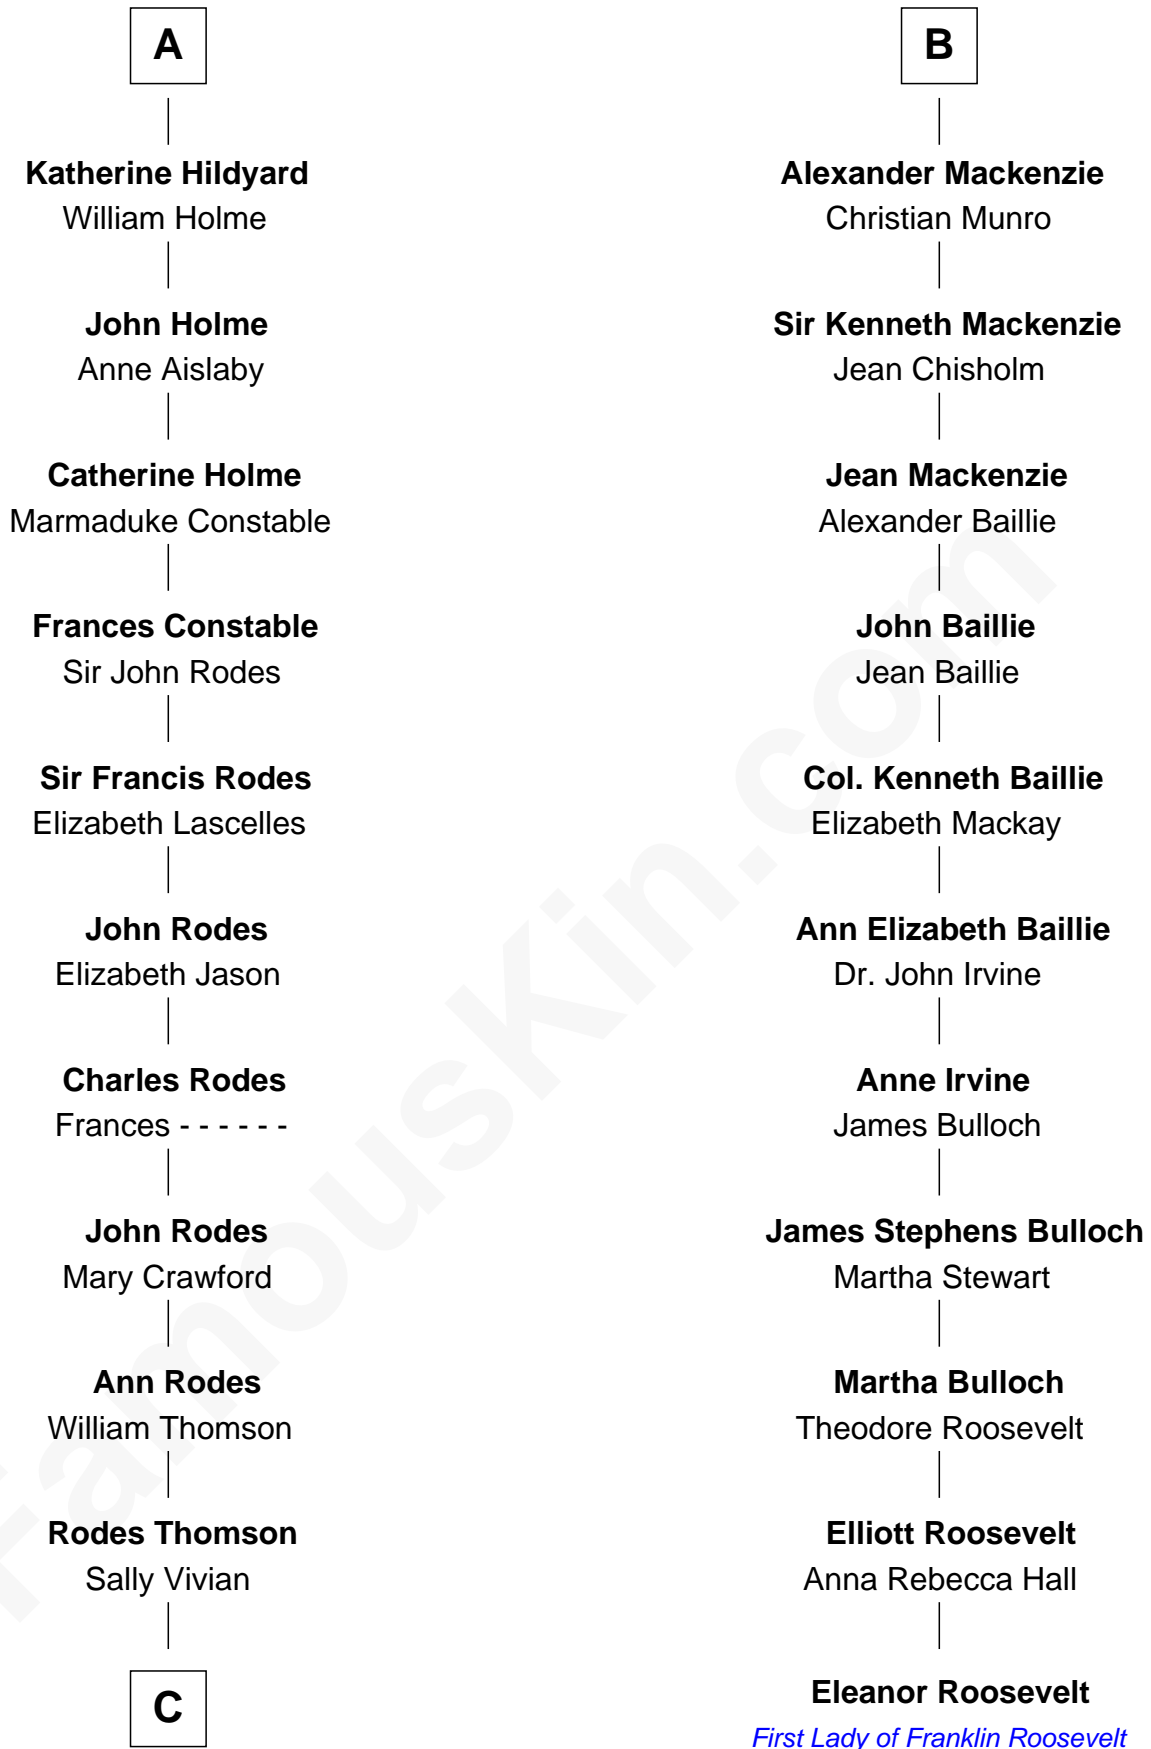

FamousKin.com
Relationship Chart of
Melvyn Douglas
Movie Actor

17th cousin 4 times removed of

Eleanor Roosevelt
First Lady of President Franklin D. Roosevelt

Edward III, King of England
 Philippa of Hainault

C

Nancy Thomson
Thomas Johnson Garrett

Sophia Garrett
Erskine Douglas

Emma Jane Douglas
Col. George Taliaferro Shackelford

Lena Priscilla Shackelford
Edouard Gregory Hesselberg

Melvyn Douglas
Movie Actor

FamousKin.com