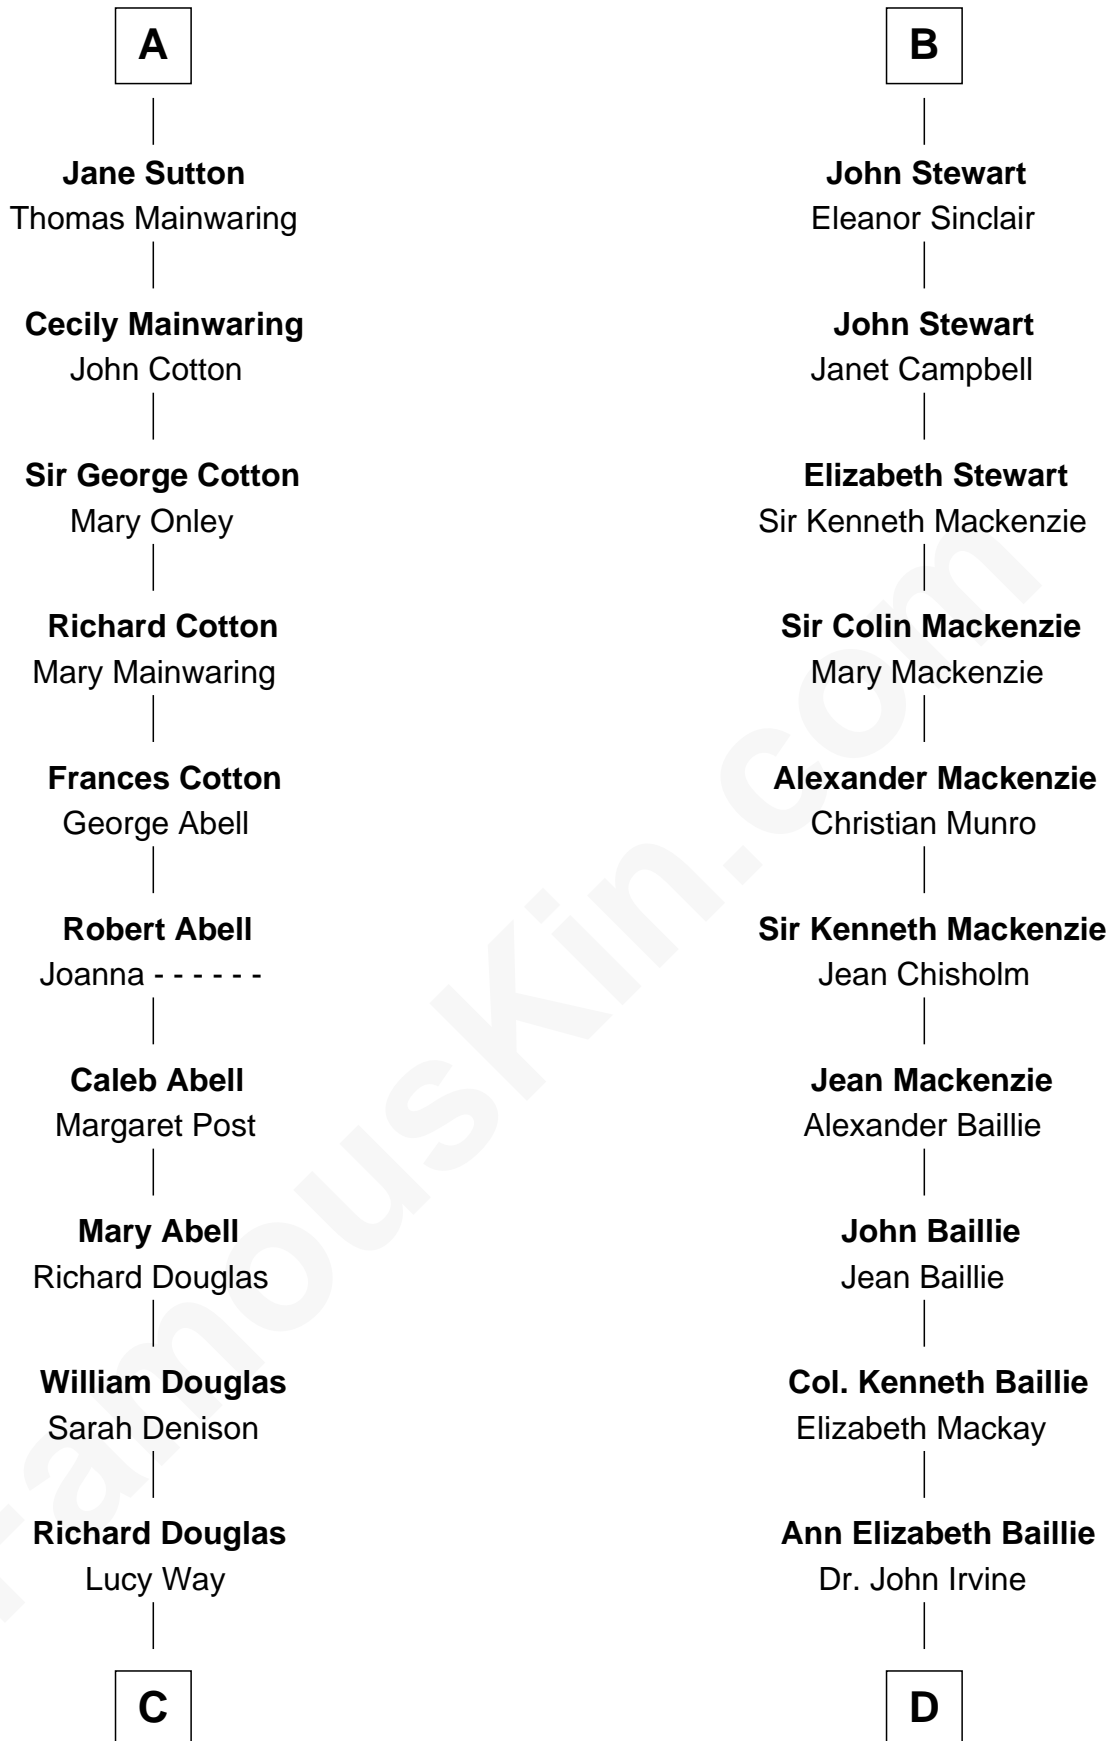

## Relationship Chart of

### Melvyn Douglas

Movie Actor

20th cousin 1 time removed of

**Eleanor Roosevelt**  
 First Lady of President Franklin D. Roosevelt

**C**

**Erskine Douglas**

Sophia Garrett

**Emma Jane Douglas**

Col. George Taliaferro Shackelford

**Lena Priscilla Shackelford**

Edouard Gregory Hesselberg

**Melvyn Douglas**

*Movie Actor*

**D**

**Anne Irvine**

James Bulloch