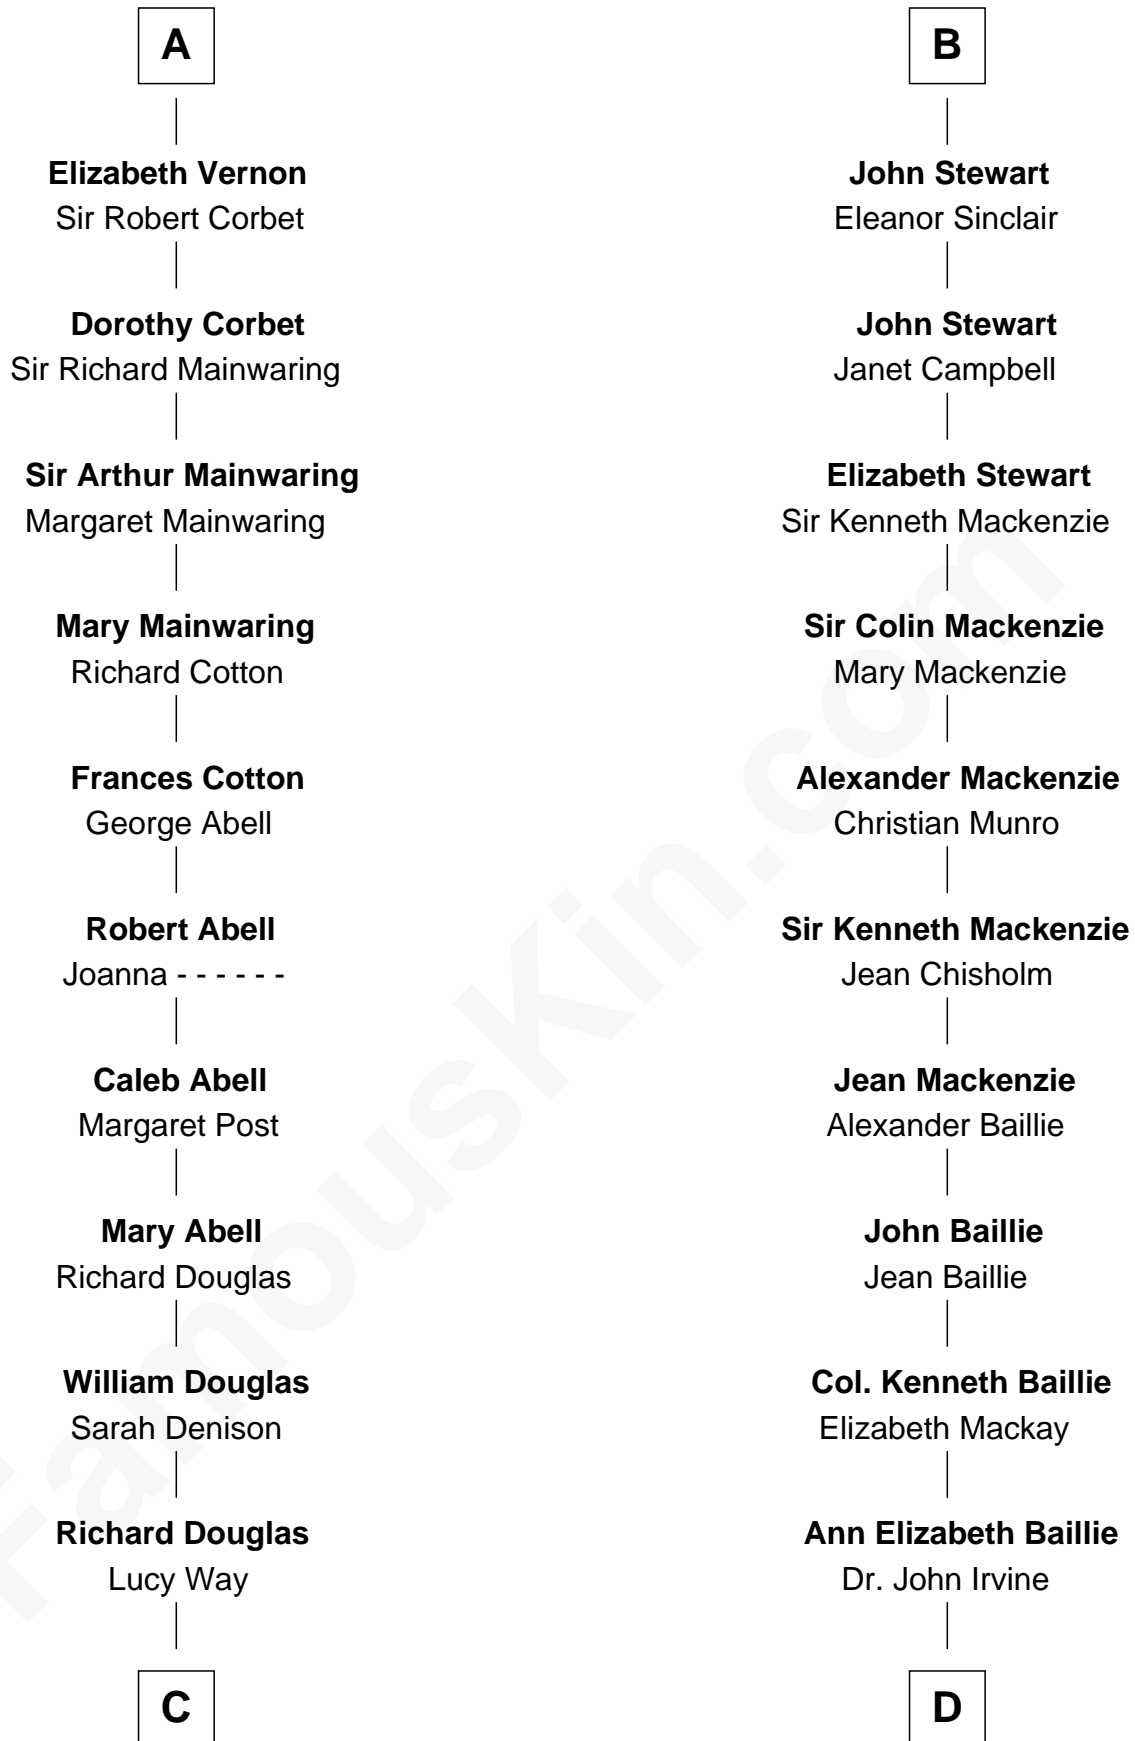

FamousKin.com
Relationship Chart of
Melvyn Douglas
Movie Actor

20th cousin 1 time removed of

Eleanor Roosevelt
First Lady of President Franklin D. Roosevelt

C

Erskine Douglas

Sophia Garrett

Emma Jane Douglas

Col. George Taliaferro Shackelford

Lena Priscilla Shackelford

Edouard Gregory Hesselberg

Melvyn Douglas

Movie Actor

D

Anne Irvine

James Bulloch

James Stephens Bulloch

Martha Stewart

Martha Bulloch

Theodore Roosevelt

Elliott Roosevelt

Anna Rebecca Hall

Eleanor Roosevelt

First Lady of Franklin Roosevelt