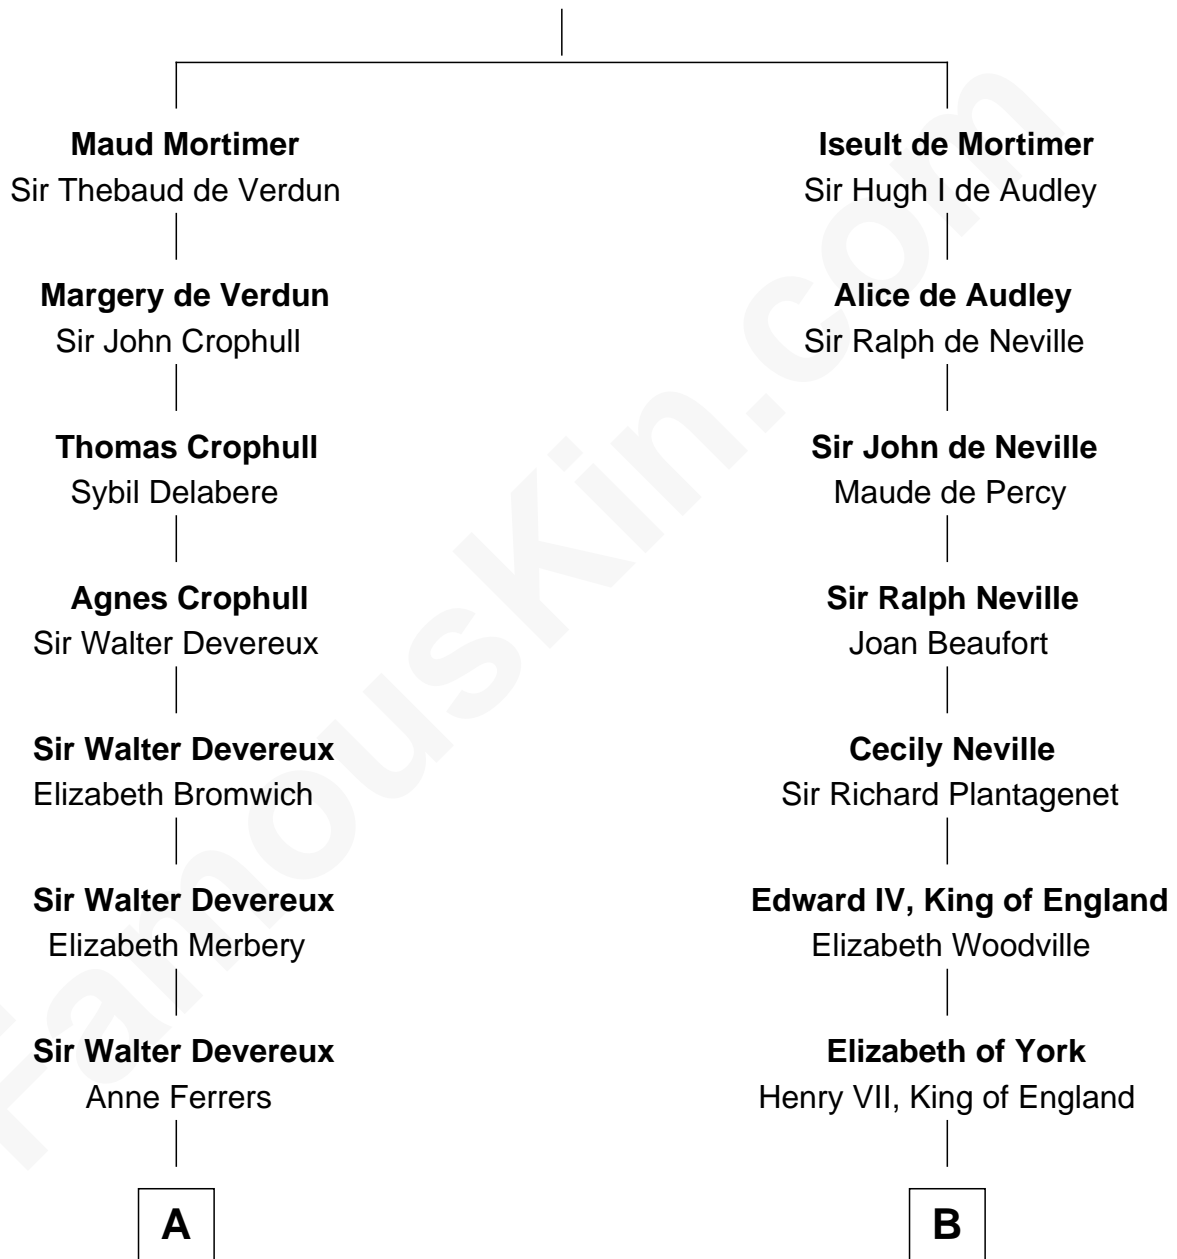

## Relationship Chart of

**Melvyn Douglas**

*Movie Actor*

21st cousin of

**Eleanor Roosevelt**

*First Lady of President Franklin D. Roosevelt*

**Sir Edmund Mortimer**

Margaret de Fiennes

**C**

**Richard Douglas**

Lucy Way

**Erskine Douglas**

Sophia Garrett

**Emma Jane Douglas**

Col. George Taliaferro Shackelford

**Lena Priscilla Shackelford**

Edouard Gregory Hesselberg

**Melvyn Douglas**

*Movie Actor*

**D**

**Gabriel Ver Planck Ludlow**

Elizabeth A. Hunter

**Dr. Edward Hunter Ludlow**

Elizabeth Livingston