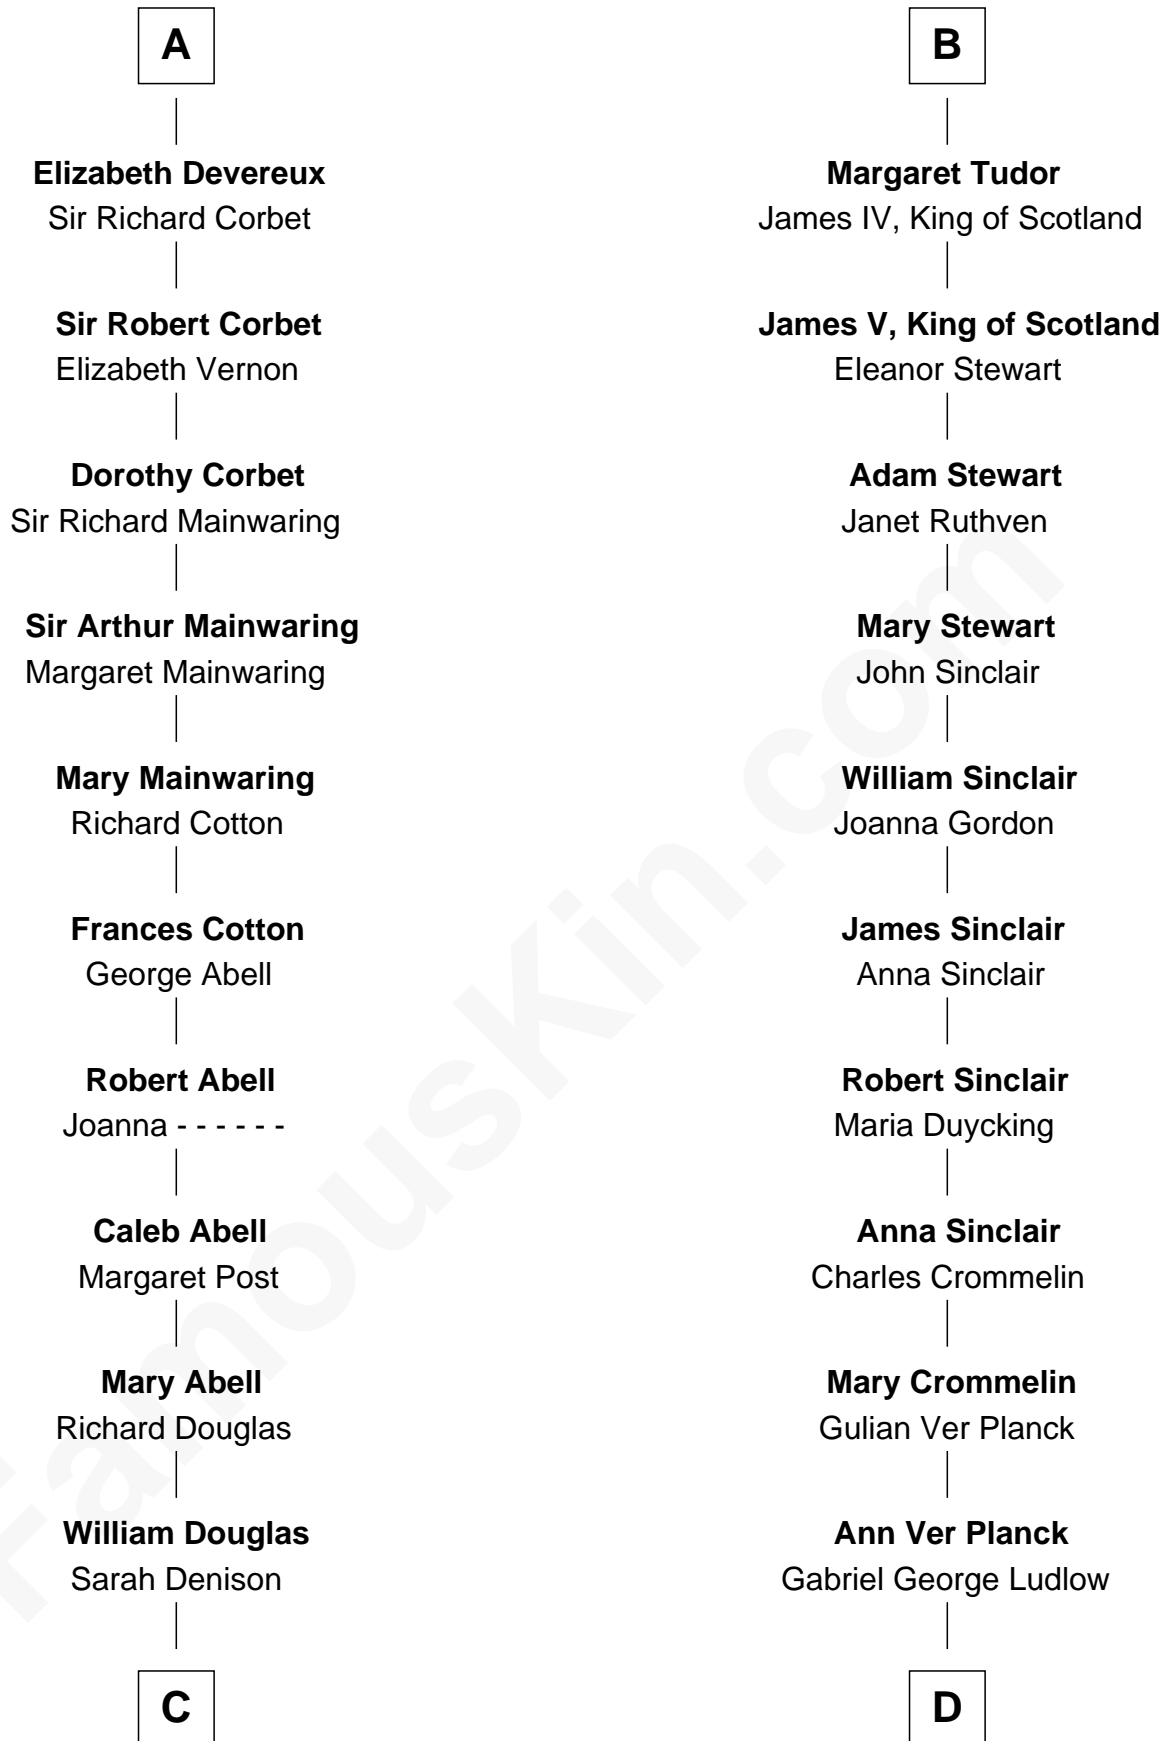

## Relationship Chart of

**Melvyn Douglas**

*Movie Actor*

21st cousin of

**Eleanor Roosevelt**

*First Lady of President Franklin D. Roosevelt*

**Sir Edmund Mortimer**

Margaret de Fiennes

**C**

**Richard Douglas**

Lucy Way

**Erskine Douglas**

Sophia Garrett

**Emma Jane Douglas**

Col. George Taliaferro Shackelford

**Lena Priscilla Shackelford**