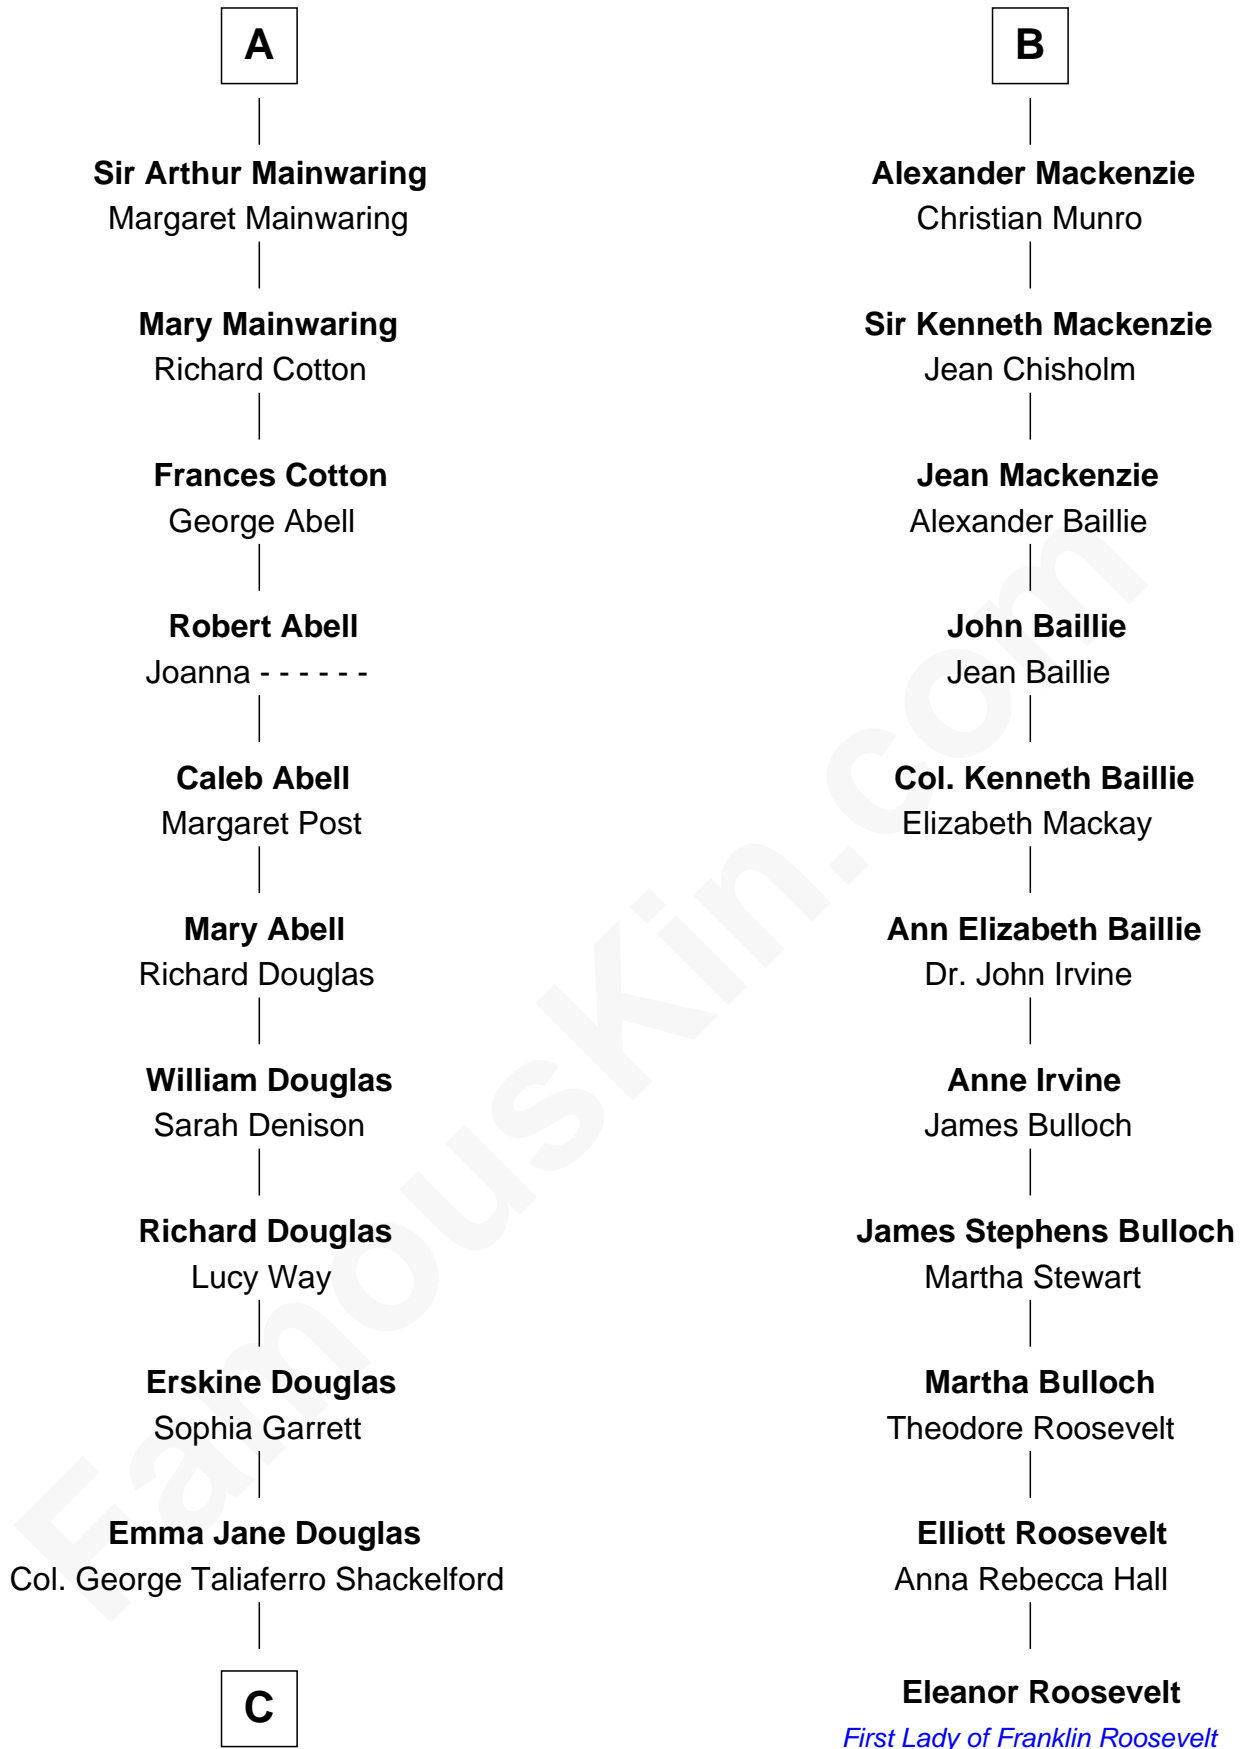

FamousKin.com
Relationship Chart of
Melvyn Douglas
Movie Actor

17th cousin 1 time removed of

Eleanor Roosevelt
First Lady of President Franklin D. Roosevelt

C

Lena Priscilla Shackelford
Edouard Gregory Hesselberg