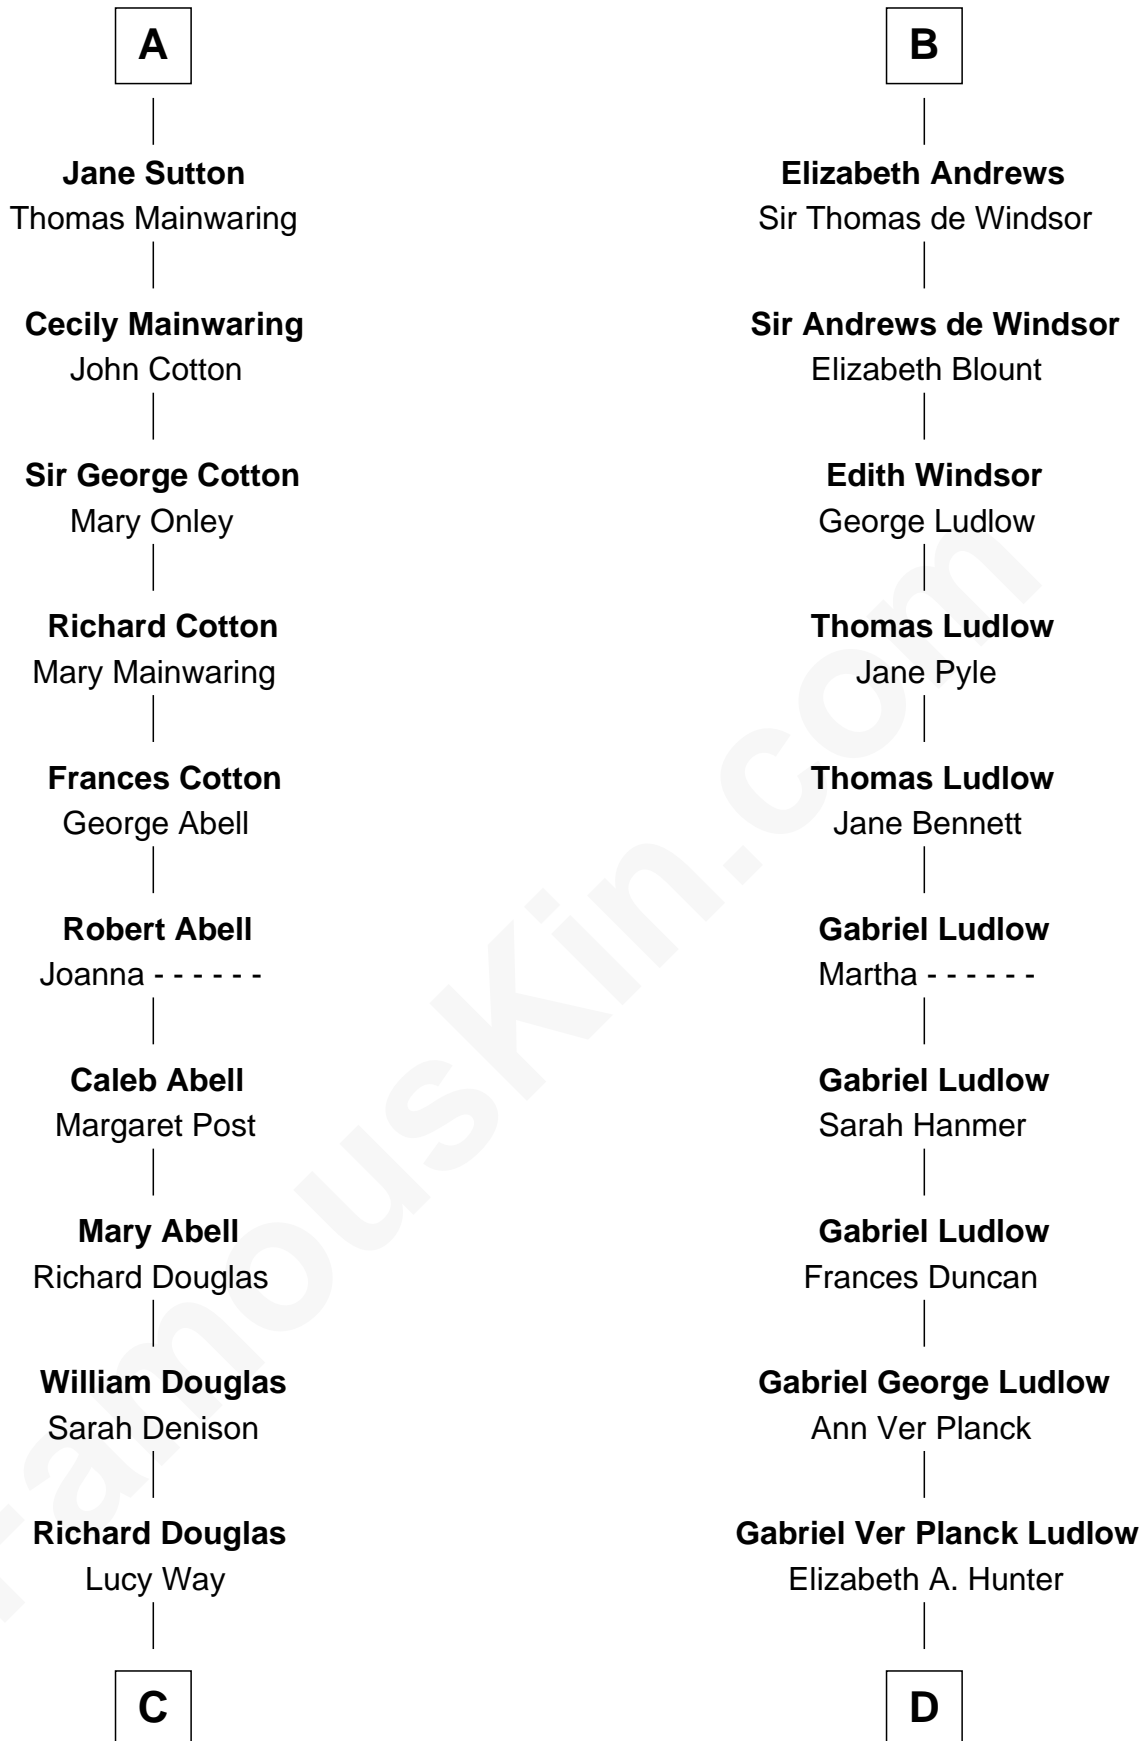

## Relationship Chart of

**Melvyn Douglas**

*Movie Actor*

20th cousin of

**Eleanor Roosevelt**

*First Lady of President Franklin D. Roosevelt*

**Sir Hugh le Despencer**

Aveline Basset

Catherine de Beaumont

**Elizabeth Luttrell**

John Stratton

**Elizabeth Stratton**

John Andrews

**B**

**C**

**Erskine Douglas**

Sophia Garrett

**Emma Jane Douglas**

Col. George Taliaferro Shackelford

**Lena Priscilla Shackelford**

Edouard Gregory Hesselberg

**Melvyn Douglas**

*Movie Actor*

**D**

**Dr. Edward Hunter Ludlow**

Elizabeth Livingston

**Mary Livingston Ludlow**

Valentine Gill Hall

**Anna Rebecca Hall**

Elliott Roosevelt

**Eleanor Roosevelt**

*First Lady of Franklin Roosevelt*