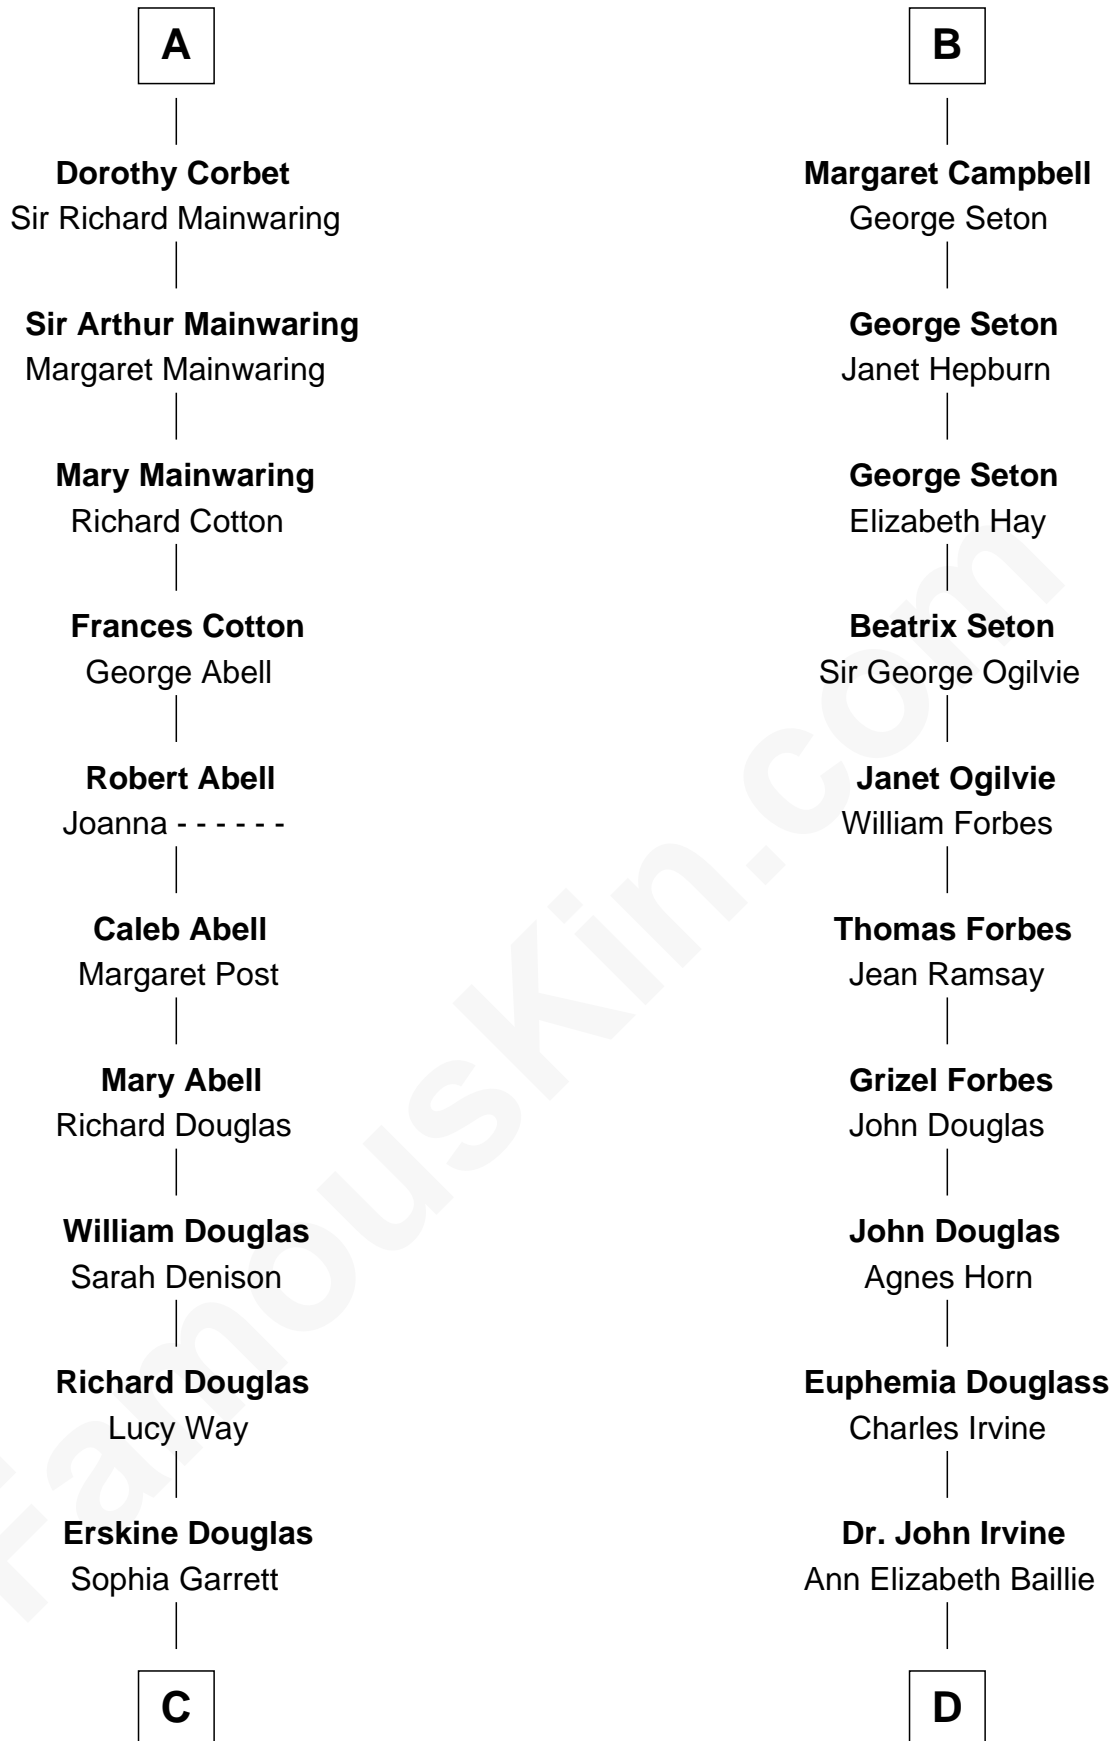

**FamousKin.com**  
**Relationship Chart of**  
**Melvyn Douglas**  
*Movie Actor*

19th cousin 2 times removed of

**Eleanor Roosevelt**  
*First Lady of President Franklin D. Roosevelt*

**Sir Richard de Burgh**  
 Margaret - - - - -

**C**

**Emma Jane Douglas**  
Col. George Taliaferro Shackelford

**Lena Priscilla Shackelford**  
Edouard Gregory Hesselberg

**Melvyn Douglas**  
*Movie Actor*

**D**

**Anne Irvine**  
James Bulloch

**James Stephens Bulloch**  
Martha Stewart

**Martha Bulloch**  
Theodore Roosevelt

**Elliott Roosevelt**  
Anna Rebecca Hall

**Eleanor Roosevelt**  
*First Lady of Franklin Roosevelt*