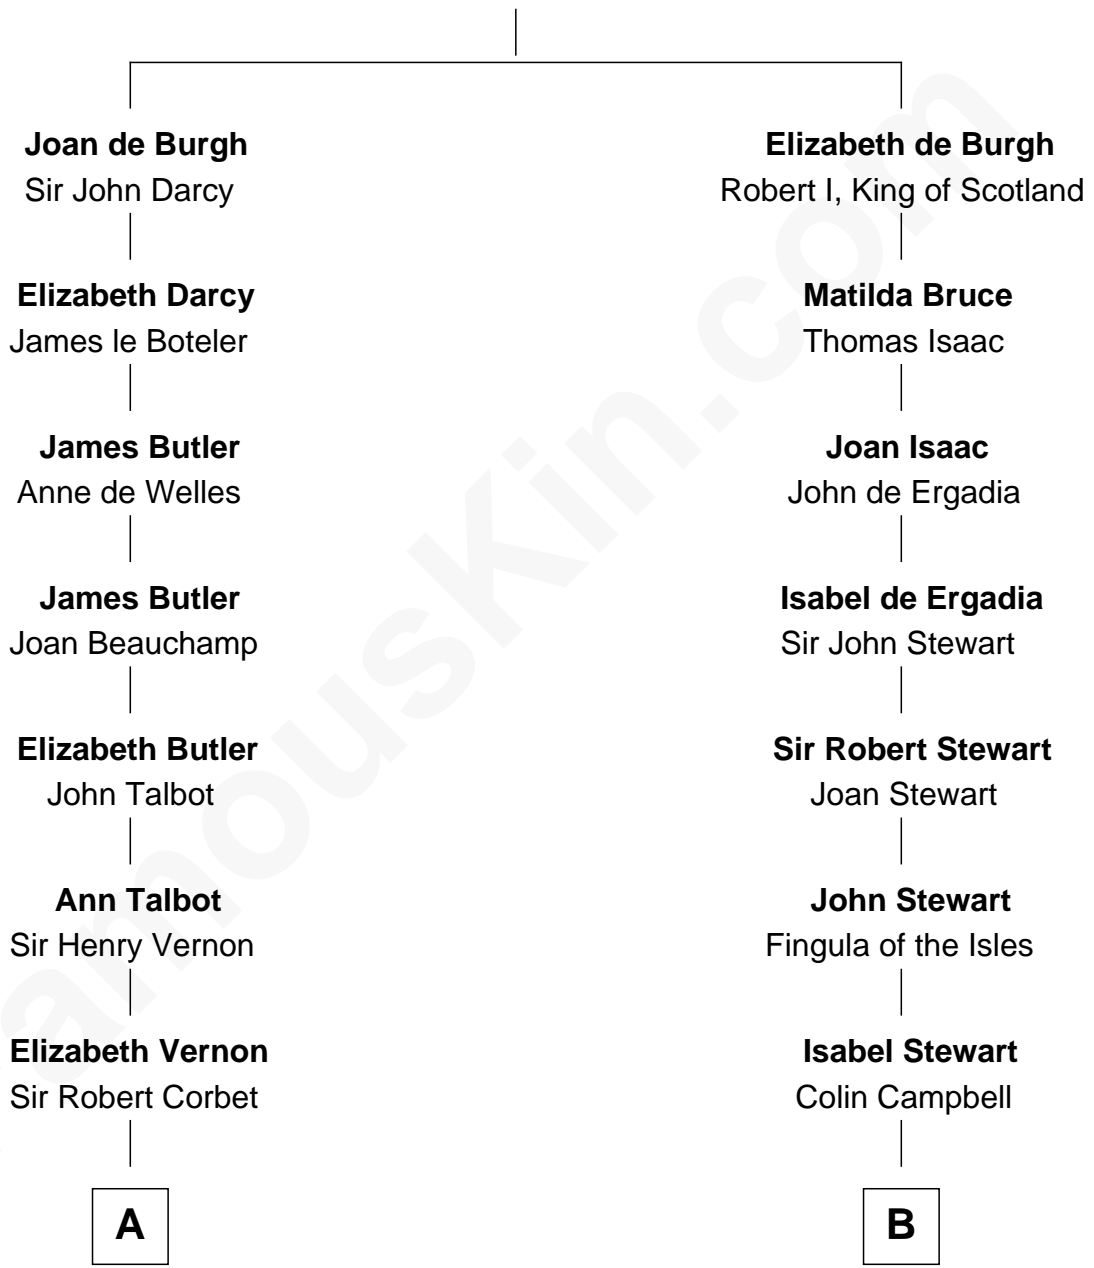

**FamousKin.com**  
**Relationship Chart of**  
**Melvyn Douglas**  
*Movie Actor*

19th cousin 2 times removed of

**Eleanor Roosevelt**  
*First Lady of President Franklin D. Roosevelt*

**Sir Richard de Burgh**  
 Margaret - - - - -

**C**

**Emma Jane Douglas**  
Col. George Taliaferro Shackelford

**Lena Priscilla Shackelford**  
Edouard Gregory Hesselberg

**Melvyn Douglas**  
*Movie Actor*

**D**

**Anne Irvine**  
James Bulloch

**James Stephens Bulloch**  
Martha Stewart

**Martha Bulloch**  
Theodore Roosevelt

**Elliott Roosevelt**  
Anna Rebecca Hall

**Eleanor Roosevelt**  
*First Lady of Franklin Roosevelt*