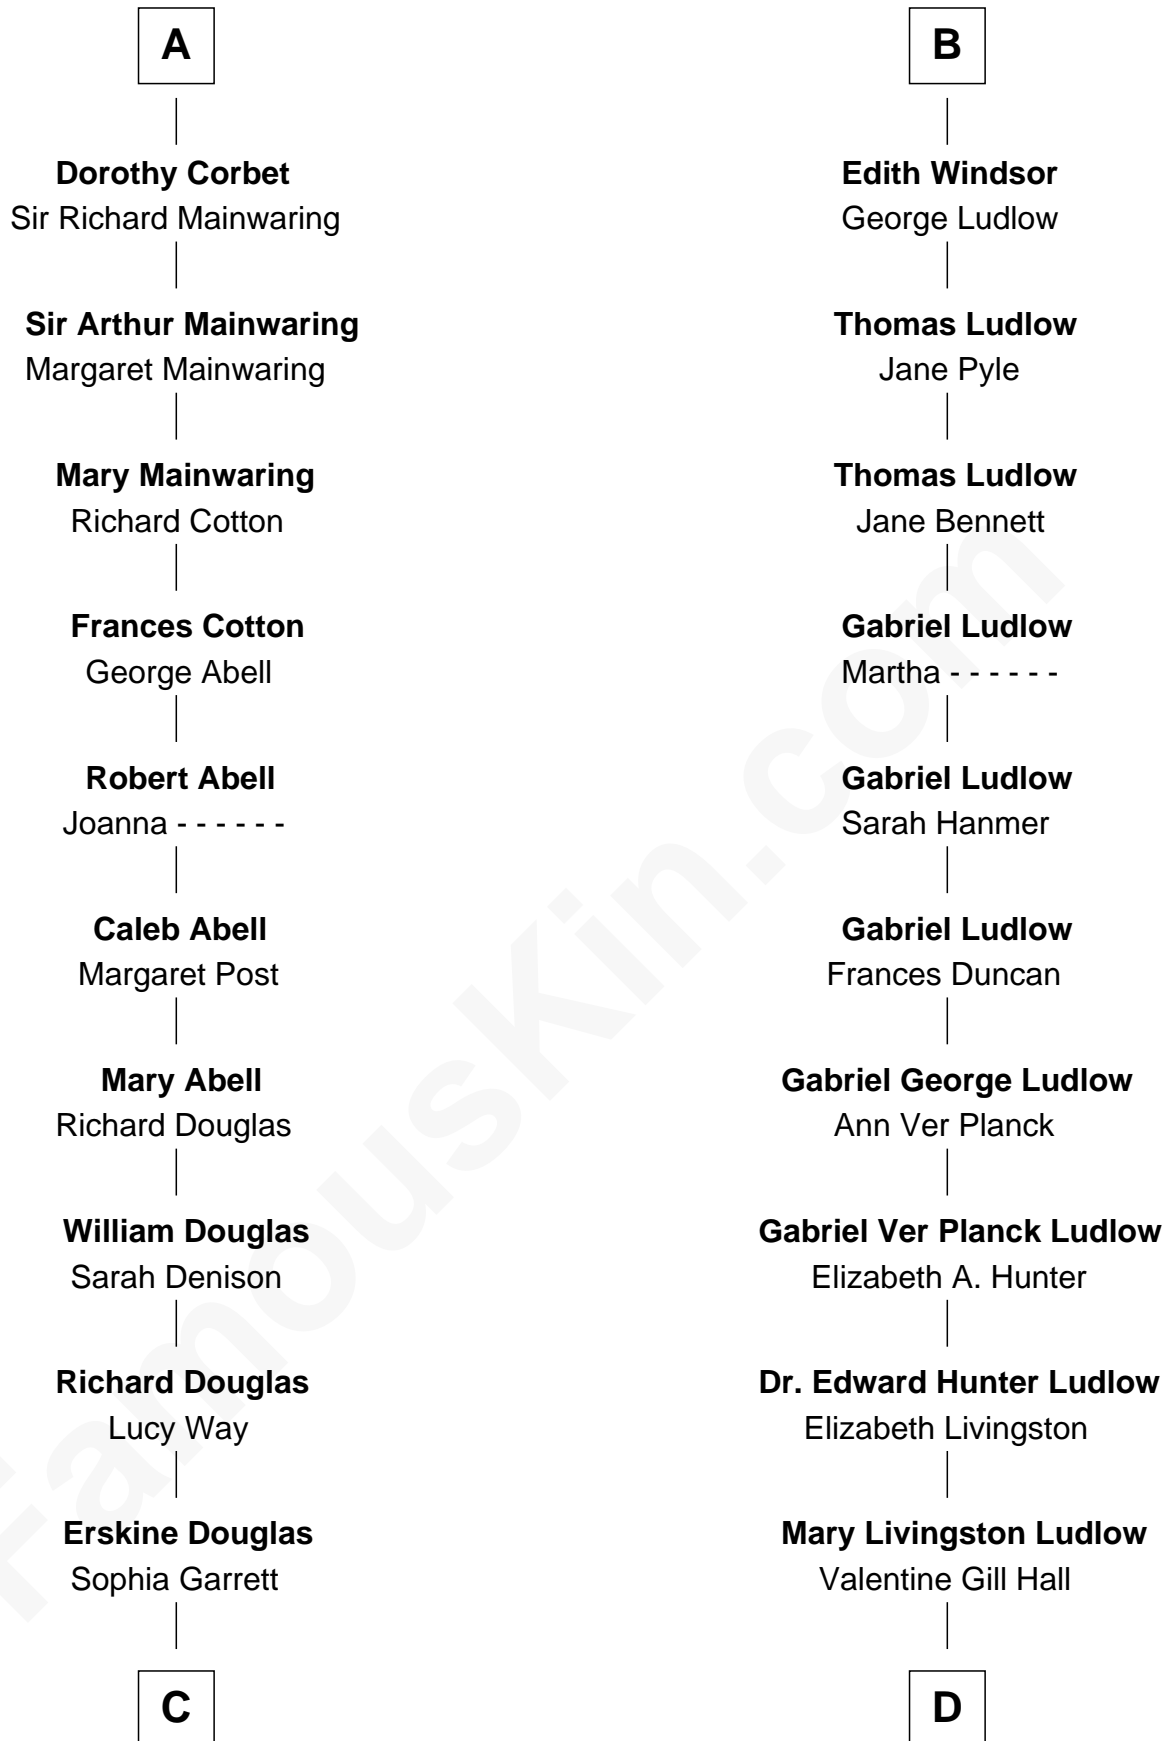

FamousKin.com

Relationship Chart of

Melvyn Douglas

Movie Actor

18th cousin 1 time removed of

Eleanor Roosevelt

First Lady of President Franklin D. Roosevelt

Humphrey de Bohun

Elizabeth Plantagenet

Eleanor de Bohun
Sir James le Boteler

James le Boteler
Elizabeth Darcy

James Butler
Anne de Welles

James Butler
Joan Beauchamp

Elizabeth Butler
John Talbot

Ann Talbot
Sir Henry Vernon

Elizabeth Vernon
Sir Robert Corbet

A

Margaret de Bohun
Sir Hugh de Courtney

Elizabeth de Courtney
Sir Andrew Luttrell

Sir Hugh Luttrell
Catherine de Beaumont

Elizabeth Luttrell
John Stratton

Elizabeth Stratton
John Andrews

Elizabeth Andrews
Sir Thomas de Windsor

Sir Andrews de Windsor
Elizabeth Blount

B

C

Emma Jane Douglas
Col. George Taliaferro Shackelford

Lena Priscilla Shackelford
Edouard Gregory Hesselberg

Melvyn Douglas
Movie Actor

D

Anna Rebecca Hall
Elliott Roosevelt