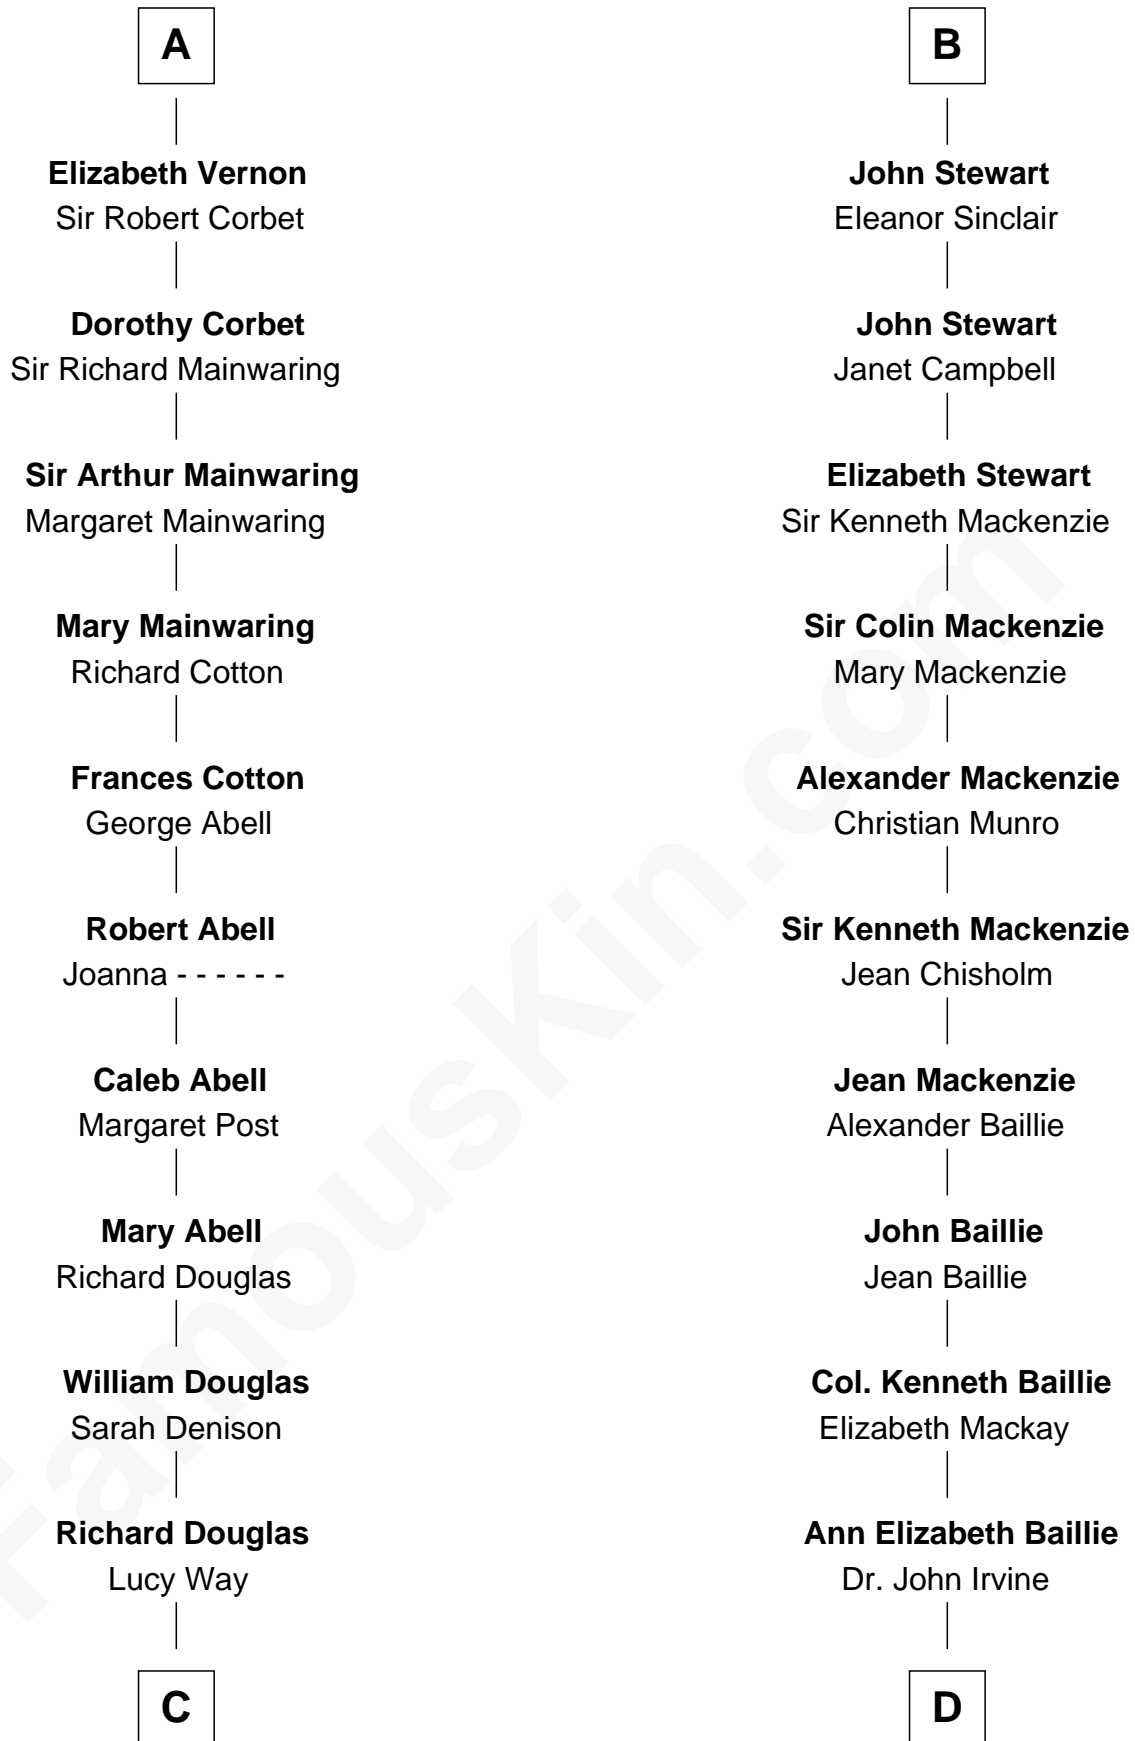

## Relationship Chart of

**Melvyn Douglas**

*Movie Actor*

20th cousin 1 time removed of

**Eleanor Roosevelt**

*First Lady of President Franklin D. Roosevelt*

**C**

**Erskine Douglas**

Sophia Garrett

**Emma Jane Douglas**

Col. George Taliaferro Shackelford

**Lena Priscilla Shackelford**

Edouard Gregory Hesselberg

**Melvyn Douglas**

*Movie Actor*

**D**

**Anne Irvine**

James Bulloch

**James Stephens Bulloch**

Martha Stewart

**Martha Bulloch**

Theodore Roosevelt

**Elliott Roosevelt**

Anna Rebecca Hall

**Eleanor Roosevelt**

*First Lady of Franklin Roosevelt*