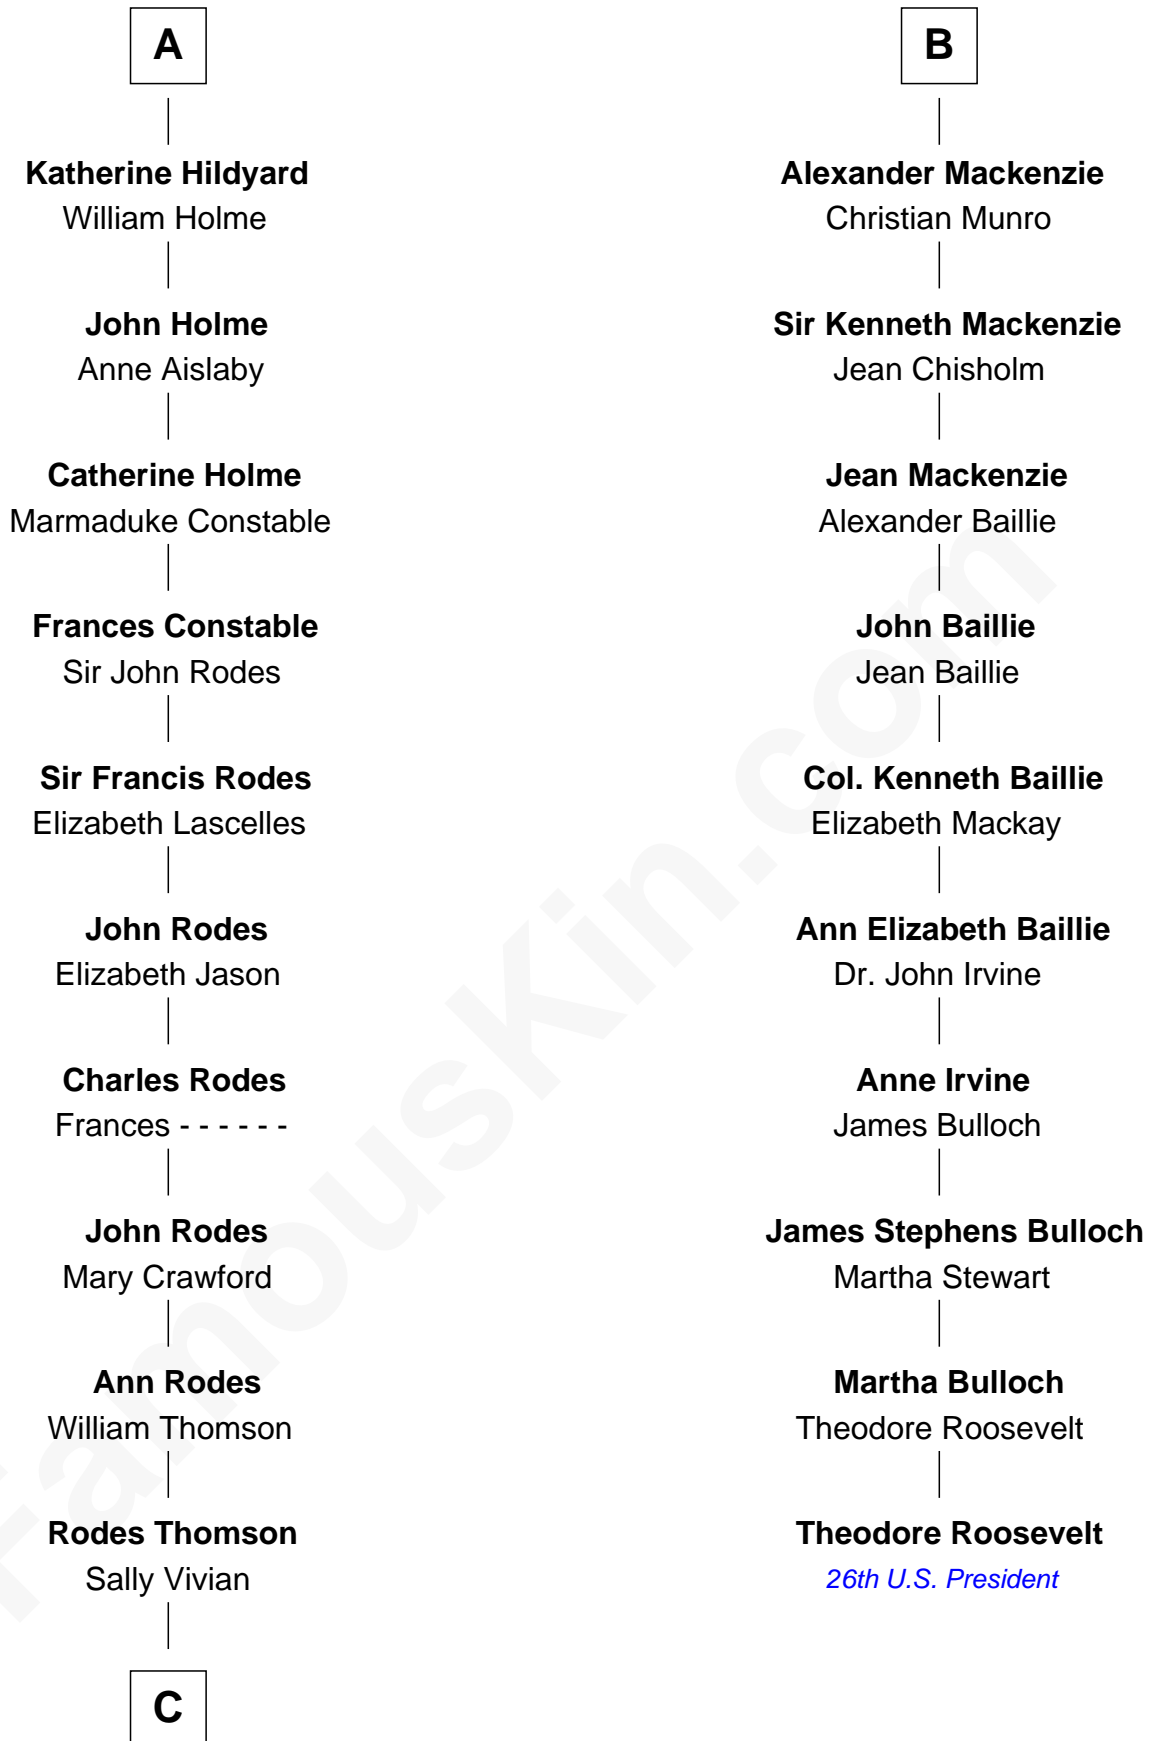

FamousKin.com
Relationship Chart of
Melvyn Douglas
Movie Actor

16th cousin 5 times removed of
Theodore Roosevelt
26th U.S. President

Edward III, King of England
 Philippa of Hainault

C

Nancy Thomson

Thomas Johnson Garrett

Sophia Garrett

Erskine Douglas

Emma Jane Douglas

Col. George Taliaferro Shackelford

Lena Priscilla Shackelford

Edouard Gregory Hesselberg

Melvyn Douglas

Movie Actor