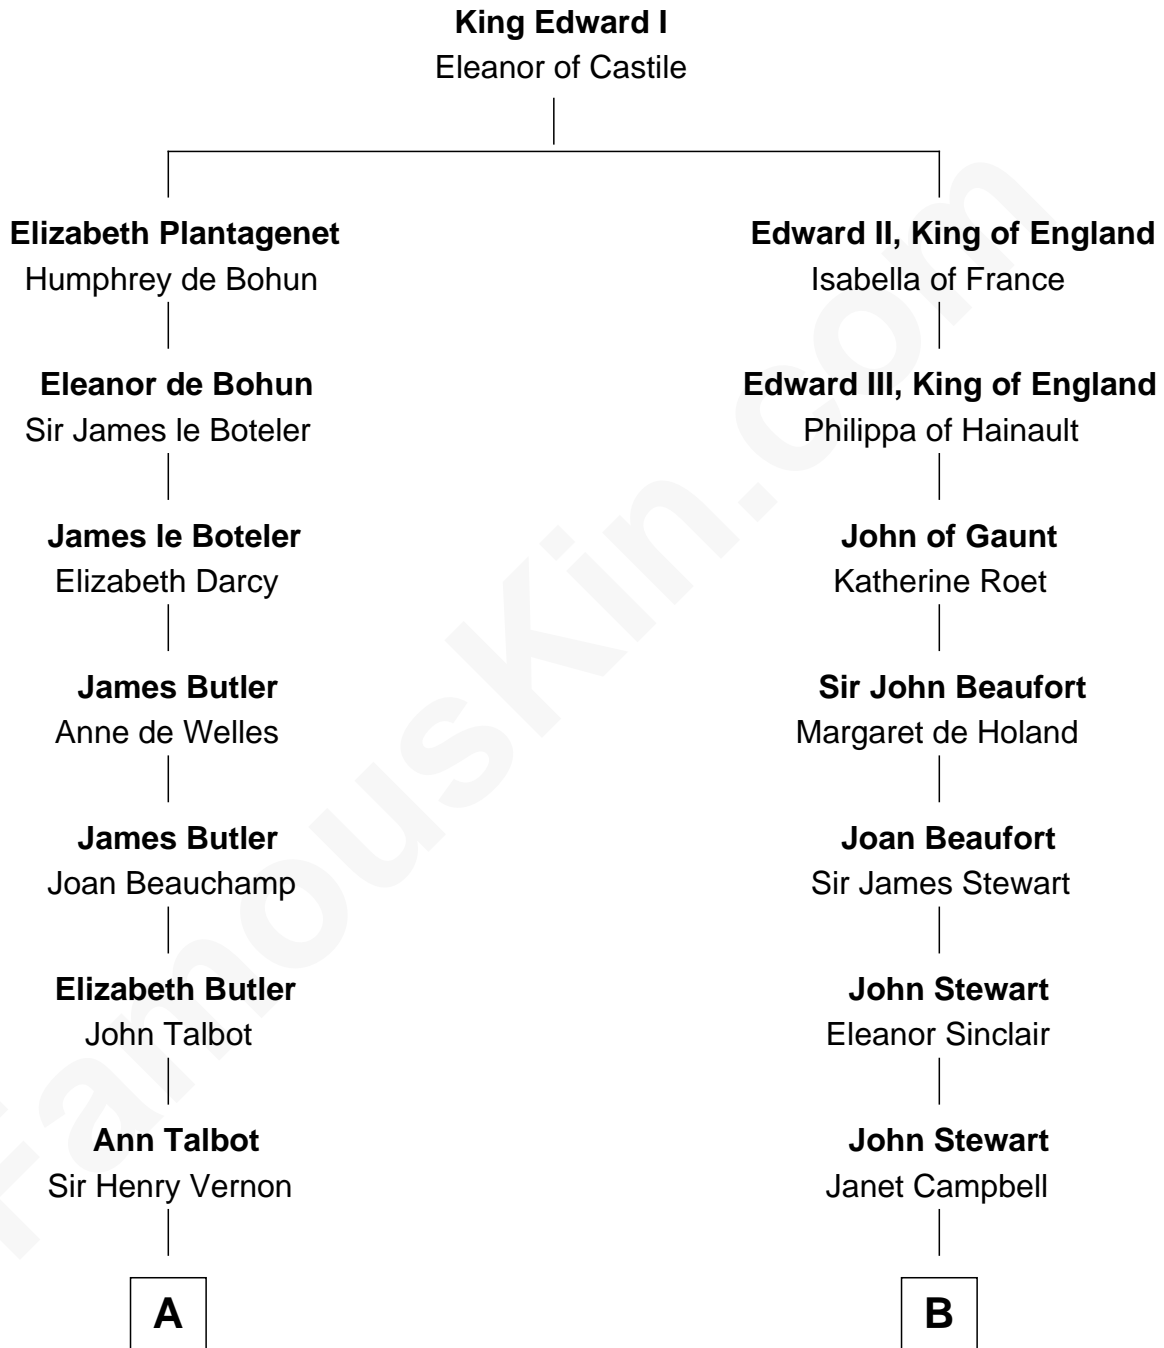

FamousKin.com
Relationship Chart of
Melvyn Douglas
Movie Actor

18th cousin 2 times removed of
Theodore Roosevelt
26th U.S. President

C

Erskine Douglas

Sophia Garrett

Emma Jane Douglas

Col. George Taliaferro Shackelford

Lena Priscilla Shackelford

Edouard Gregory Hesselberg

Melvyn Douglas

Movie Actor

D

Martha Bulloch

Theodore Roosevelt

Theodore Roosevelt

26th U.S. President

FamousKin.com