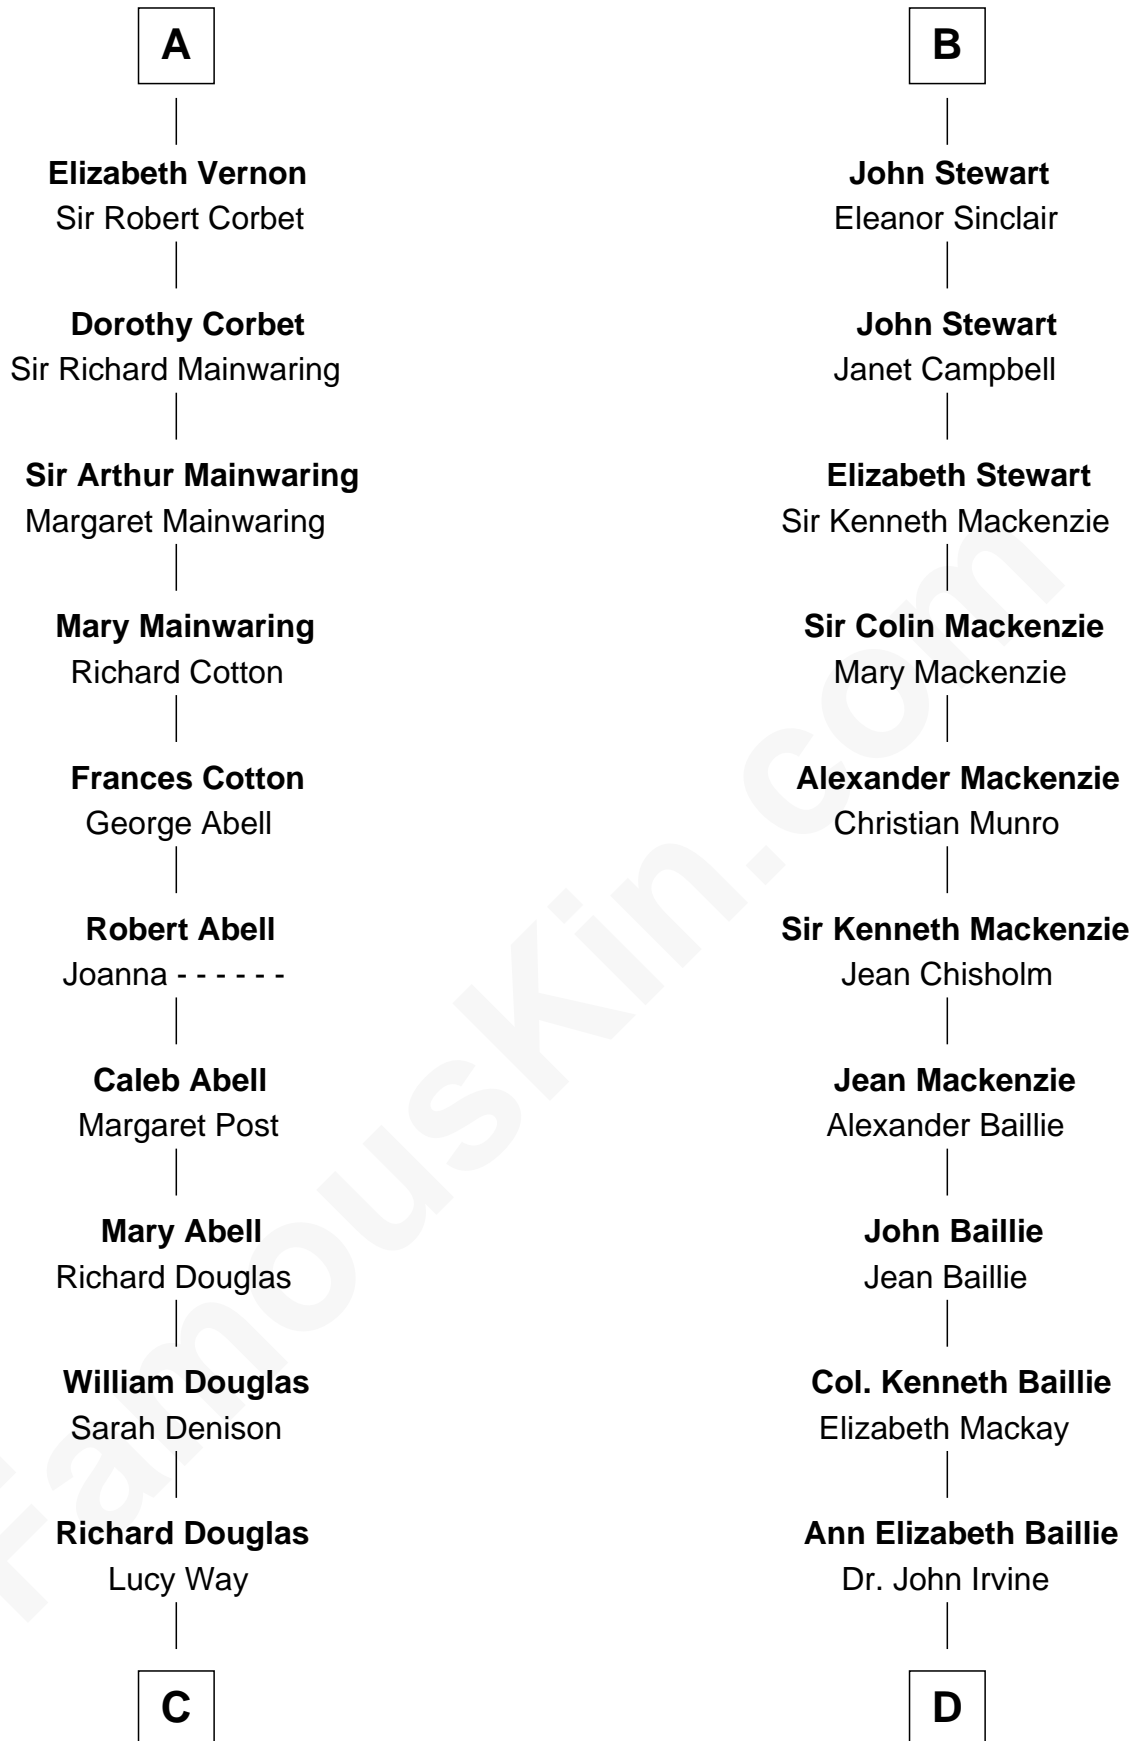

FamousKin.com Relationship Chart of

Melvyn Douglas

Movie Actor

20th cousin of

Theodore Roosevelt

26th U.S. President

Sir John FitzGeoffrey

Isabel le Bigod

C

Erskine Douglas

Sophia Garrett

Emma Jane Douglas

Col. George Taliaferro Shackelford

Lena Priscilla Shackelford

Edouard Gregory Hesselberg

Melvyn Douglas