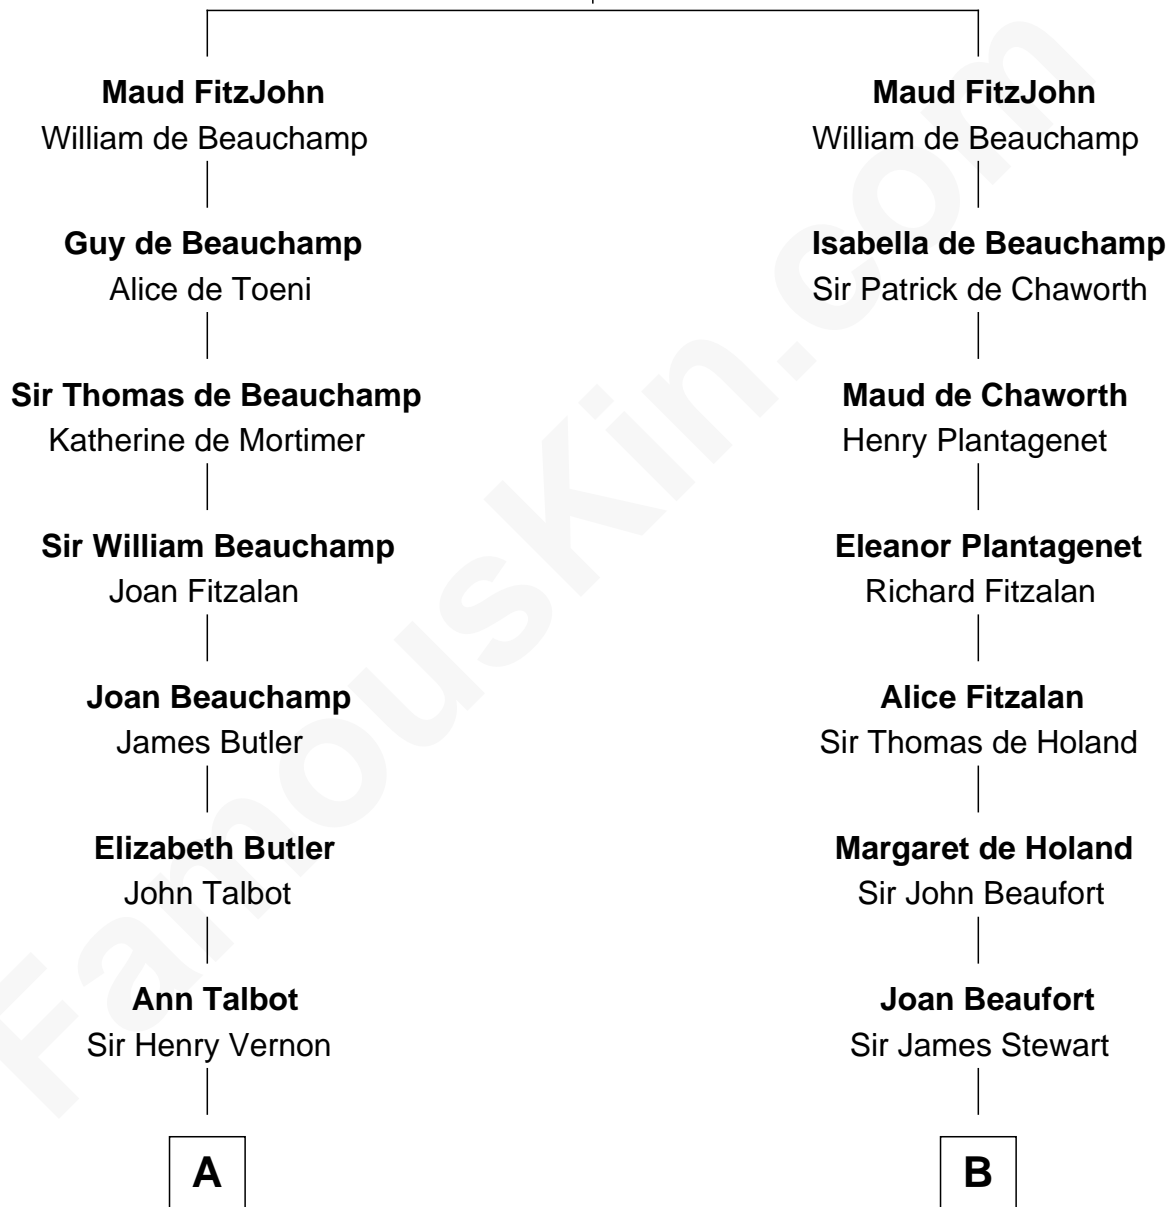

FamousKin.com Relationship Chart of

Melvyn Douglas

Movie Actor

20th cousin of

Theodore Roosevelt

26th U.S. President

Sir John FitzGeoffrey

Isabel le Bigod

C

Erskine Douglas

Sophia Garrett

Emma Jane Douglas

Col. George Taliaferro Shackelford

Lena Priscilla Shackelford

Edouard Gregory Hesselberg

Melvyn Douglas