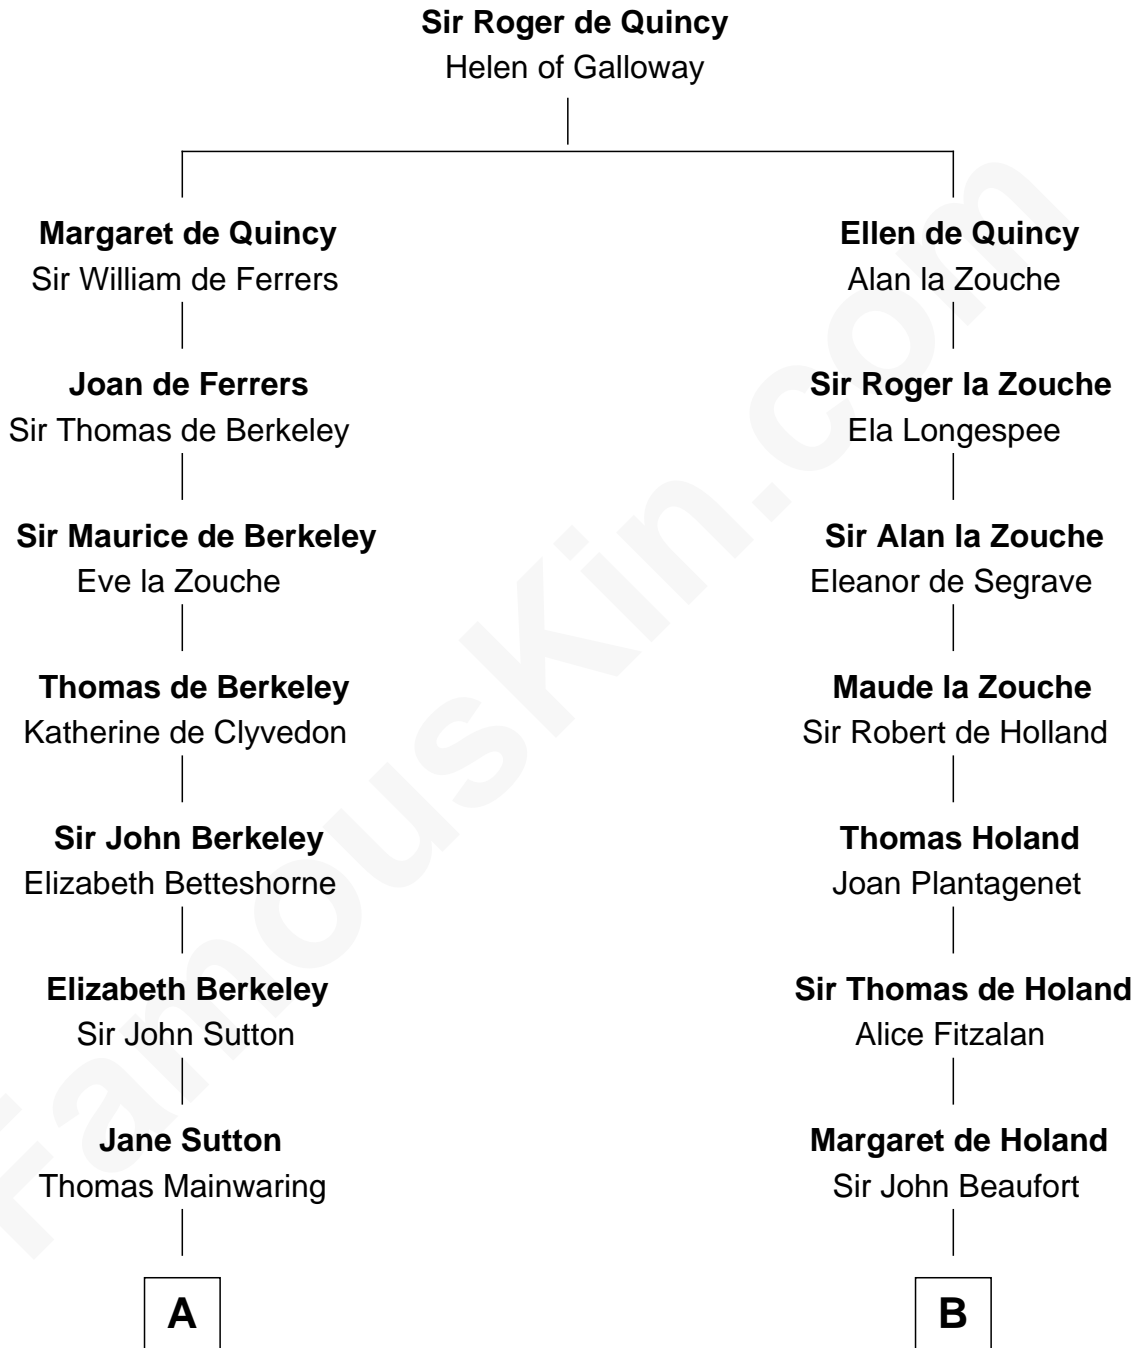

FamousKin.com
Relationship Chart of
Melvyn Douglas
Movie Actor

19th cousin 2 times removed of
Theodore Roosevelt
26th U.S. President

C

Emma Jane Douglas
Col. George Taliaferro Shackelford

Lena Priscilla Shackelford
Edouard Gregory Hesselberg

Melvyn Douglas
Movie Actor

D

Ann Elizabeth Baillie
Dr. John Irvine

Anne Irvine
James Bulloch

James Stephens Bulloch
Martha Stewart

Martha Bulloch
Theodore Roosevelt

Theodore Roosevelt
26th U.S. President