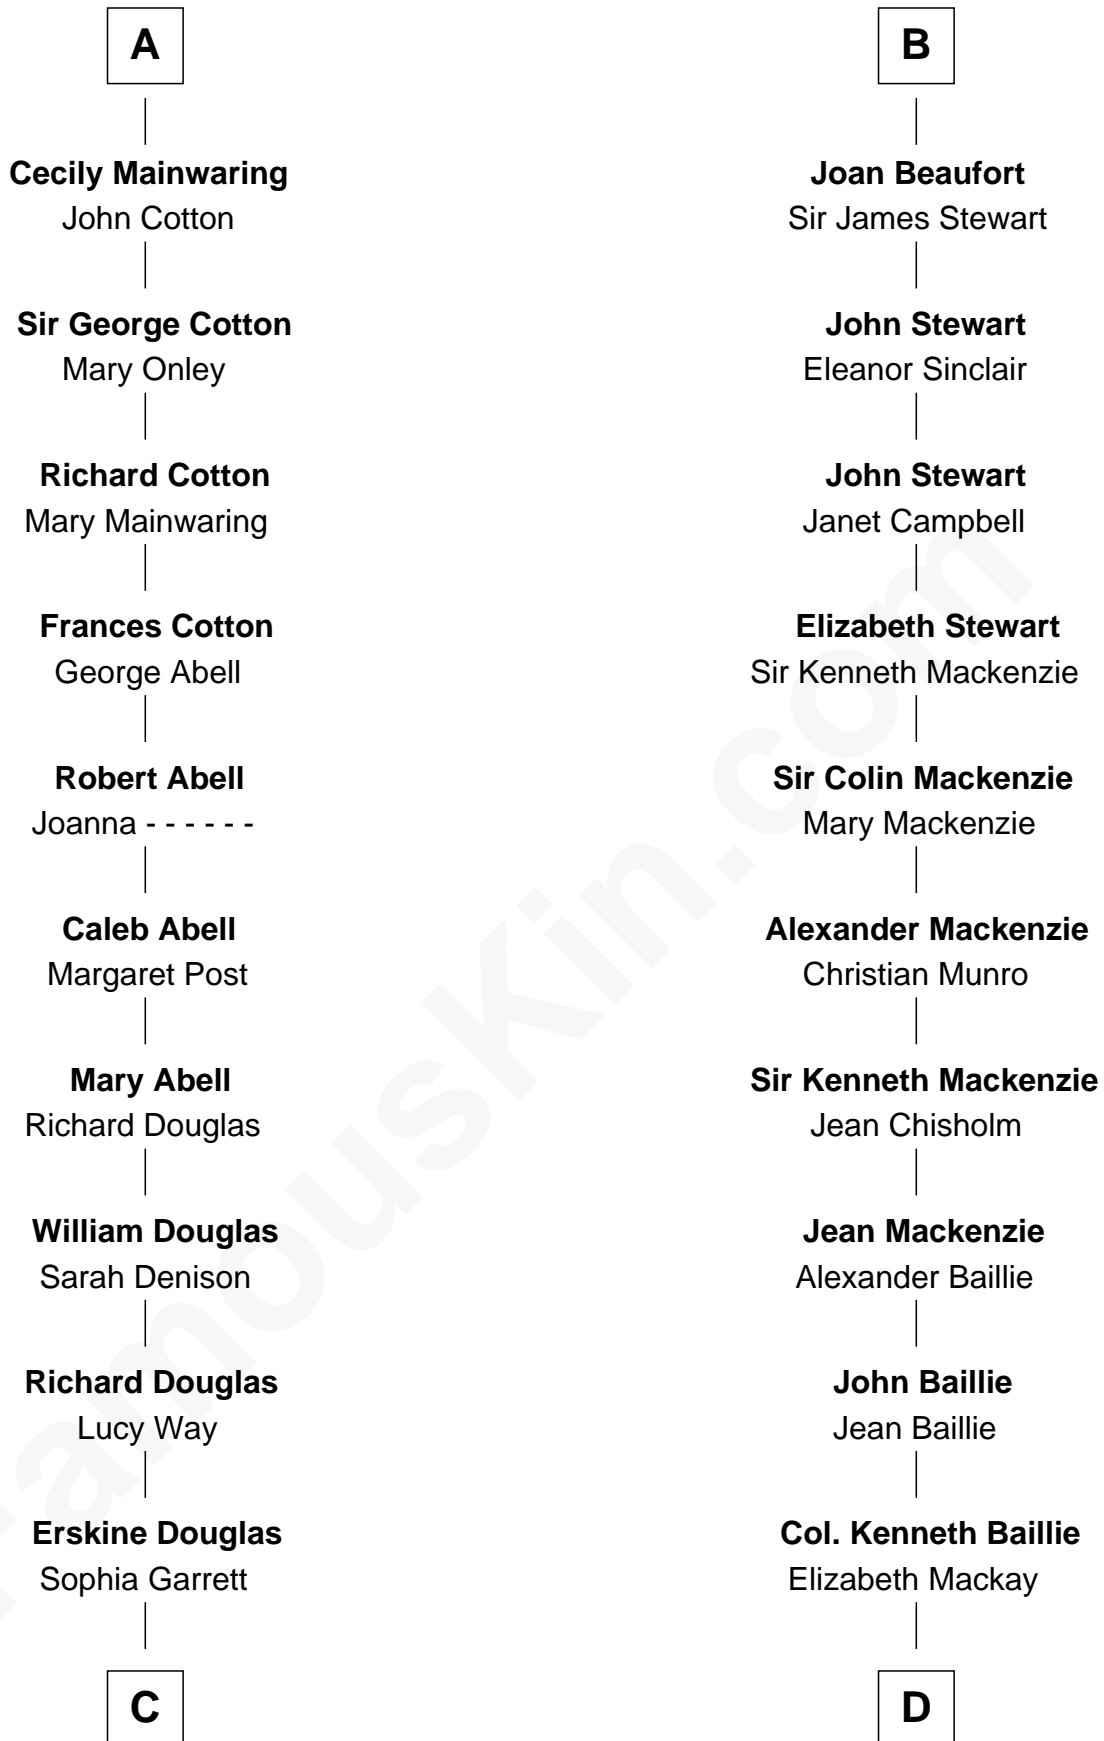

FamousKin.com
Relationship Chart of
Melvyn Douglas
Movie Actor

19th cousin 2 times removed of
Theodore Roosevelt
26th U.S. President

C

Emma Jane Douglas
Col. George Taliaferro Shackelford

Lena Priscilla Shackelford
Edouard Gregory Hesselberg

Melvyn Douglas
Movie Actor

D

Ann Elizabeth Baillie
Dr. John Irvine

Anne Irvine
James Bulloch

James Stephens Bulloch
Martha Stewart

Martha Bulloch
Theodore Roosevelt

Theodore Roosevelt
26th U.S. President