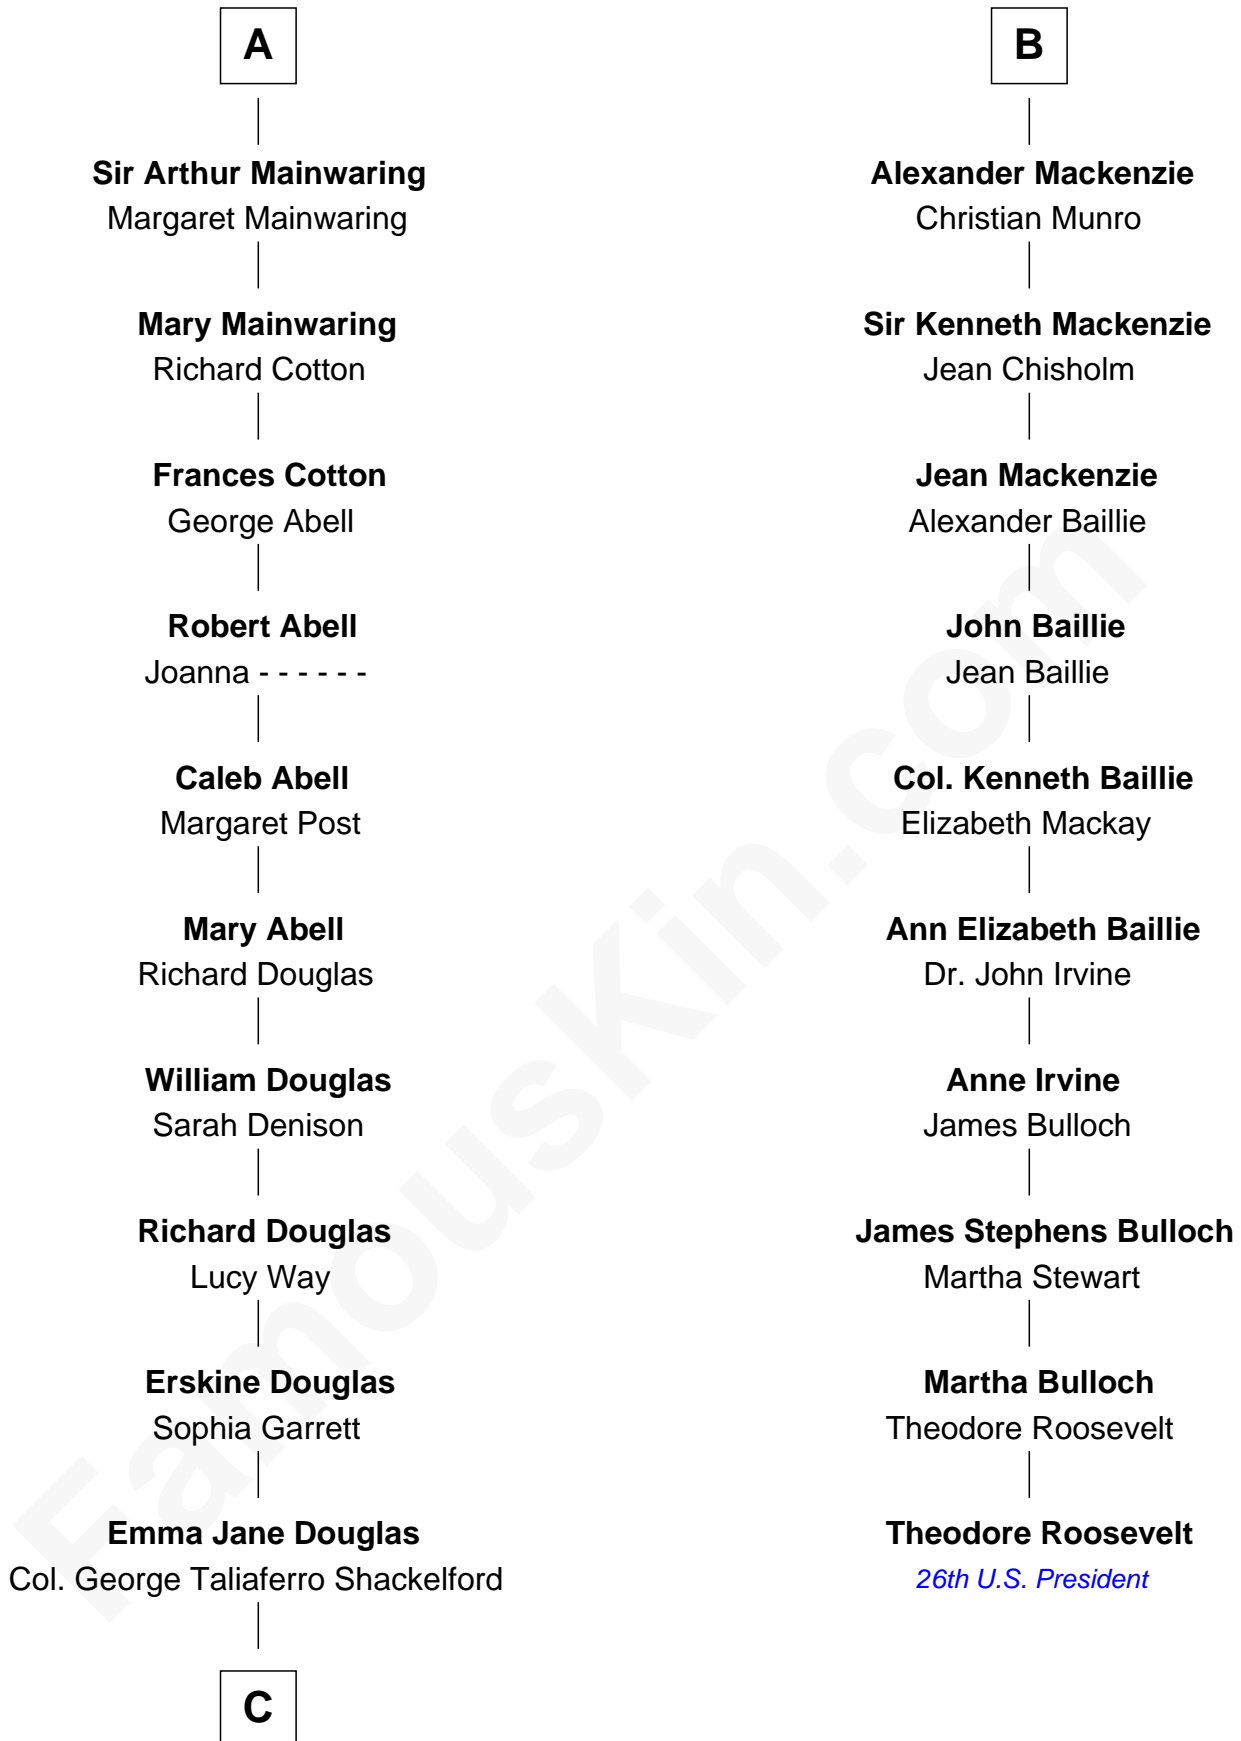

FamousKin.com
Relationship Chart of
Melvyn Douglas
Movie Actor

16th cousin 2 times removed of
Theodore Roosevelt
26th U.S. President

C

Lena Priscilla Shackelford
Edouard Gregory Hesselberg

Melvyn Douglas
Movie Actor

FamousKin.com