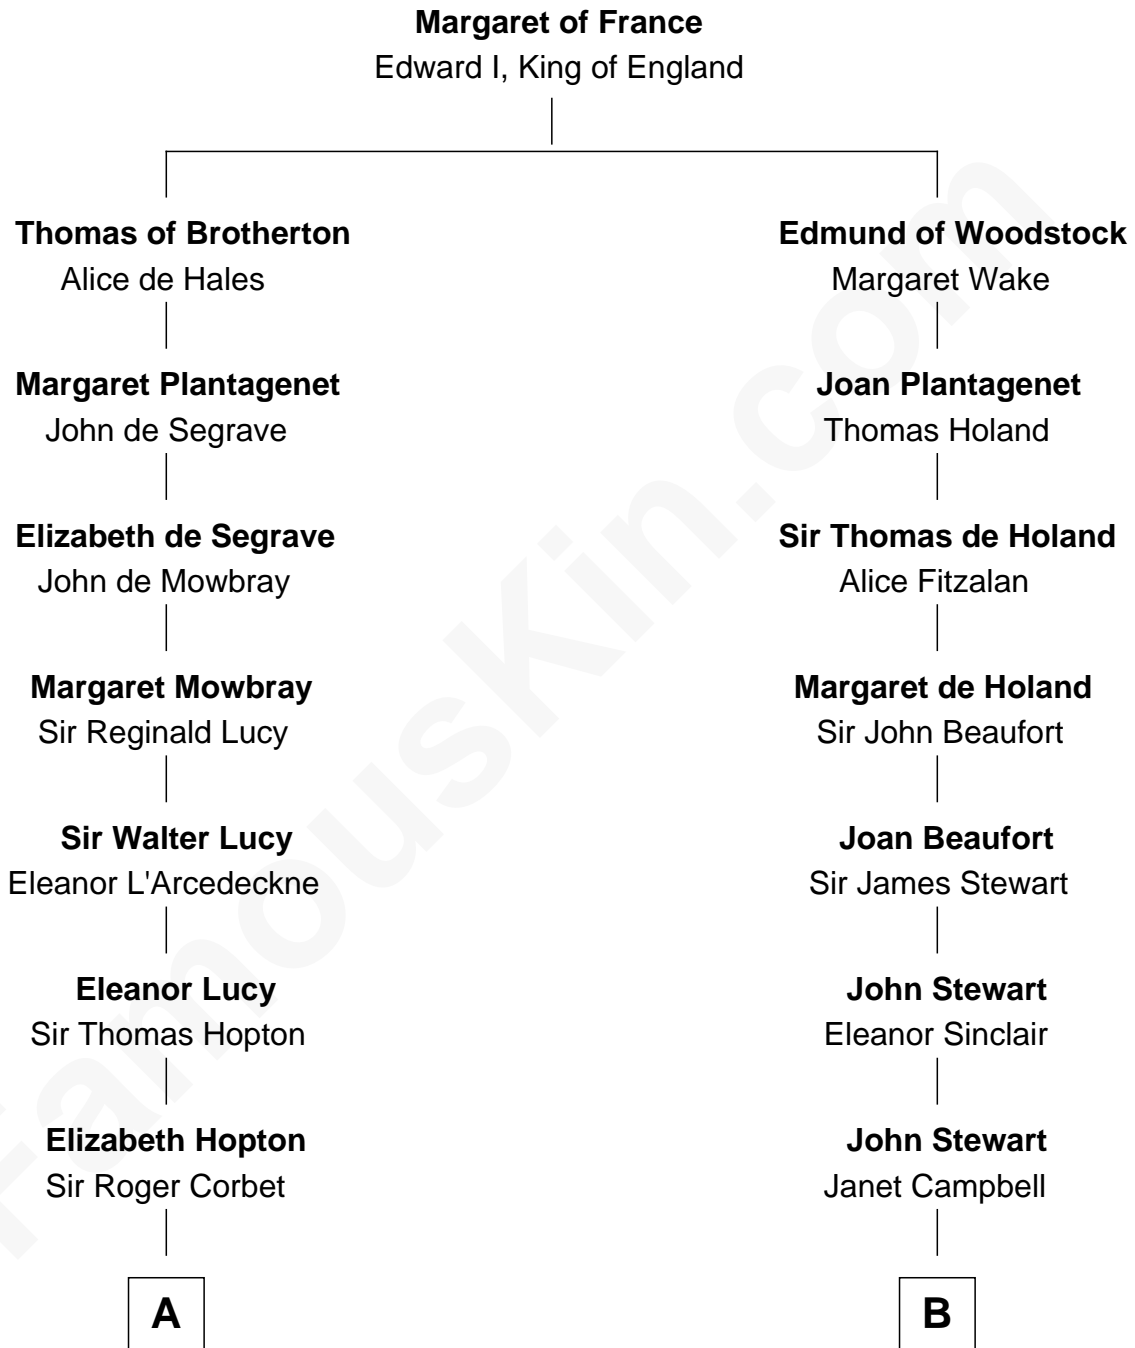

FamousKin.com
Relationship Chart of
Melvyn Douglas
Movie Actor

18th cousin 3 times removed of
Theodore Roosevelt
26th U.S. President

C

Richard Douglas

Lucy Way

Erskine Douglas

Sophia Garrett

Emma Jane Douglas

Col. George Taliaferro Shackelford

Lena Priscilla Shackelford

Edouard Gregory Hesselberg

Melvyn Douglas

Movie Actor

D

Martha Bulloch

Theodore Roosevelt

Theodore Roosevelt

26th U.S. President

FamousKin.com