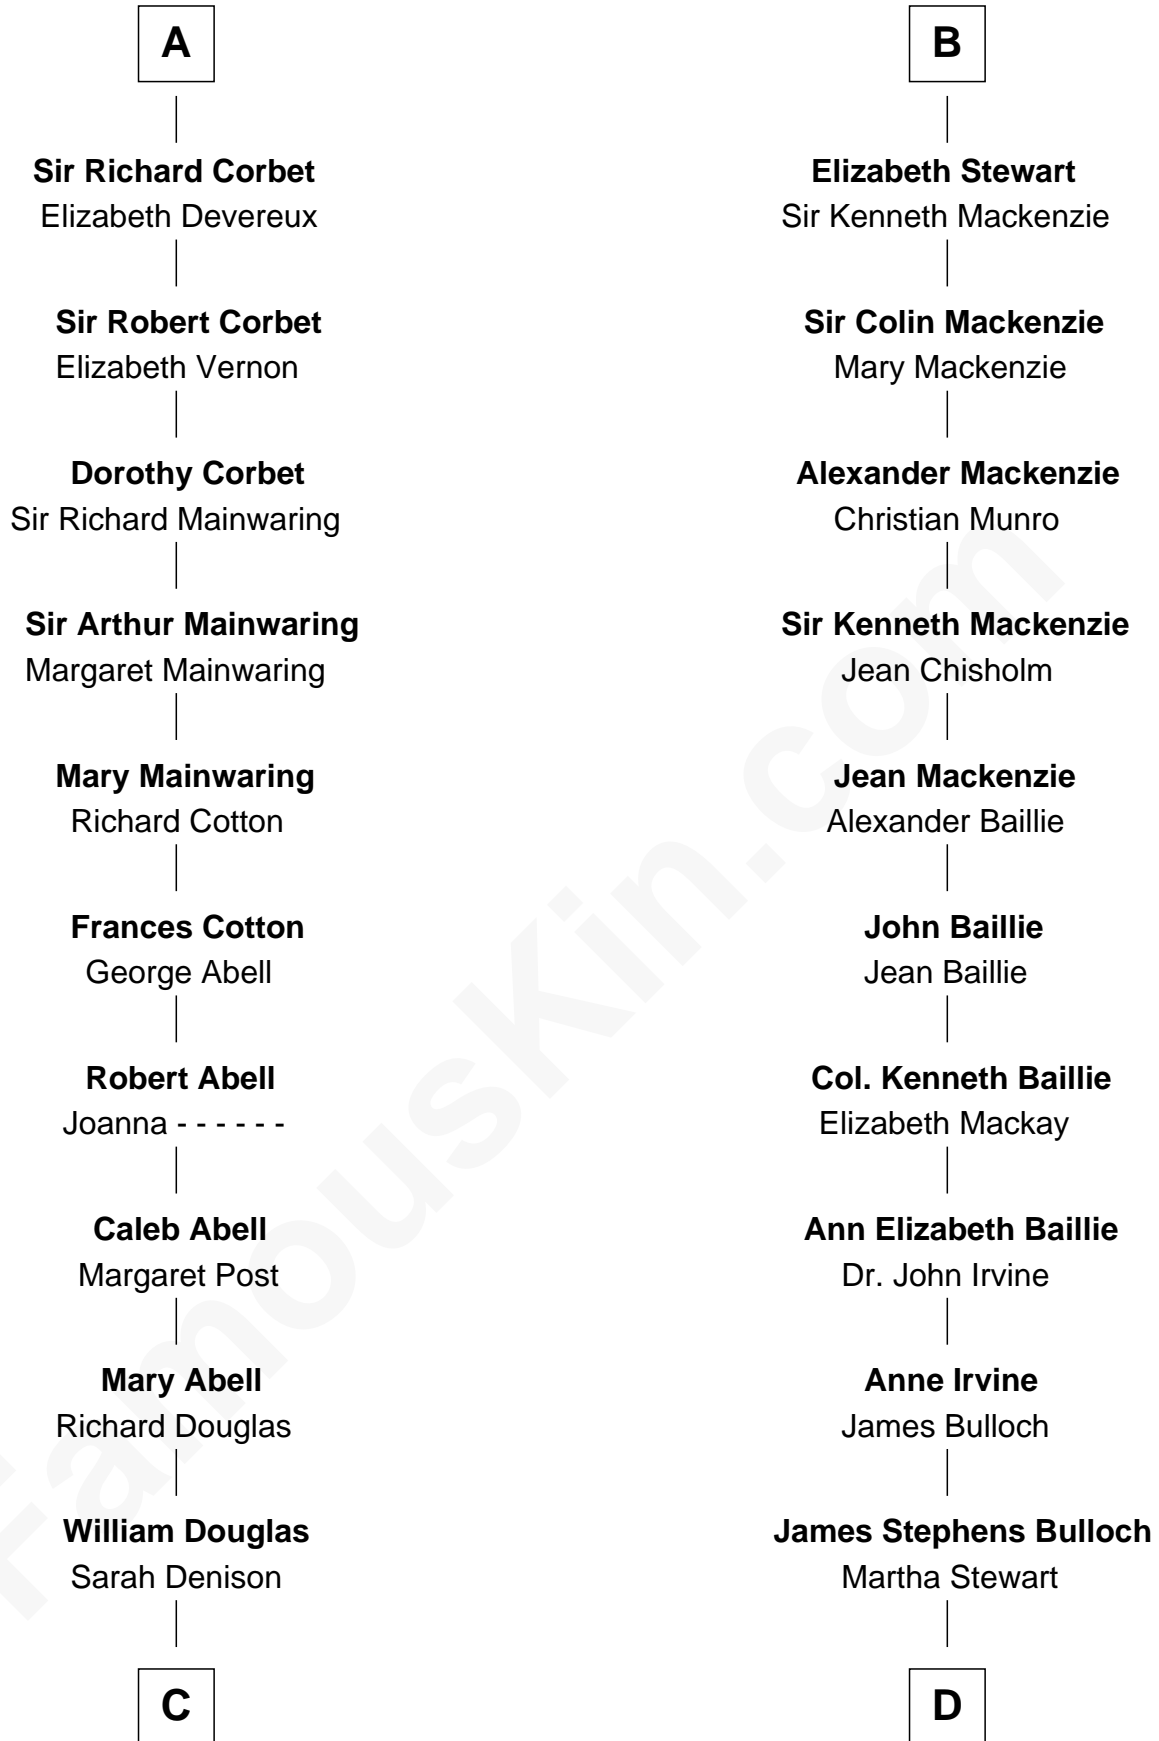

FamousKin.com
Relationship Chart of
Melvyn Douglas
Movie Actor

18th cousin 3 times removed of
Theodore Roosevelt
26th U.S. President

C

Richard Douglas

Lucy Way

Erskine Douglas

Sophia Garrett

Emma Jane Douglas

Col. George Taliaferro Shackelford

Lena Priscilla Shackelford

Edouard Gregory Hesselberg

Melvyn Douglas

Movie Actor

D

Martha Bulloch

Theodore Roosevelt

Theodore Roosevelt

26th U.S. President

FamousKin.com