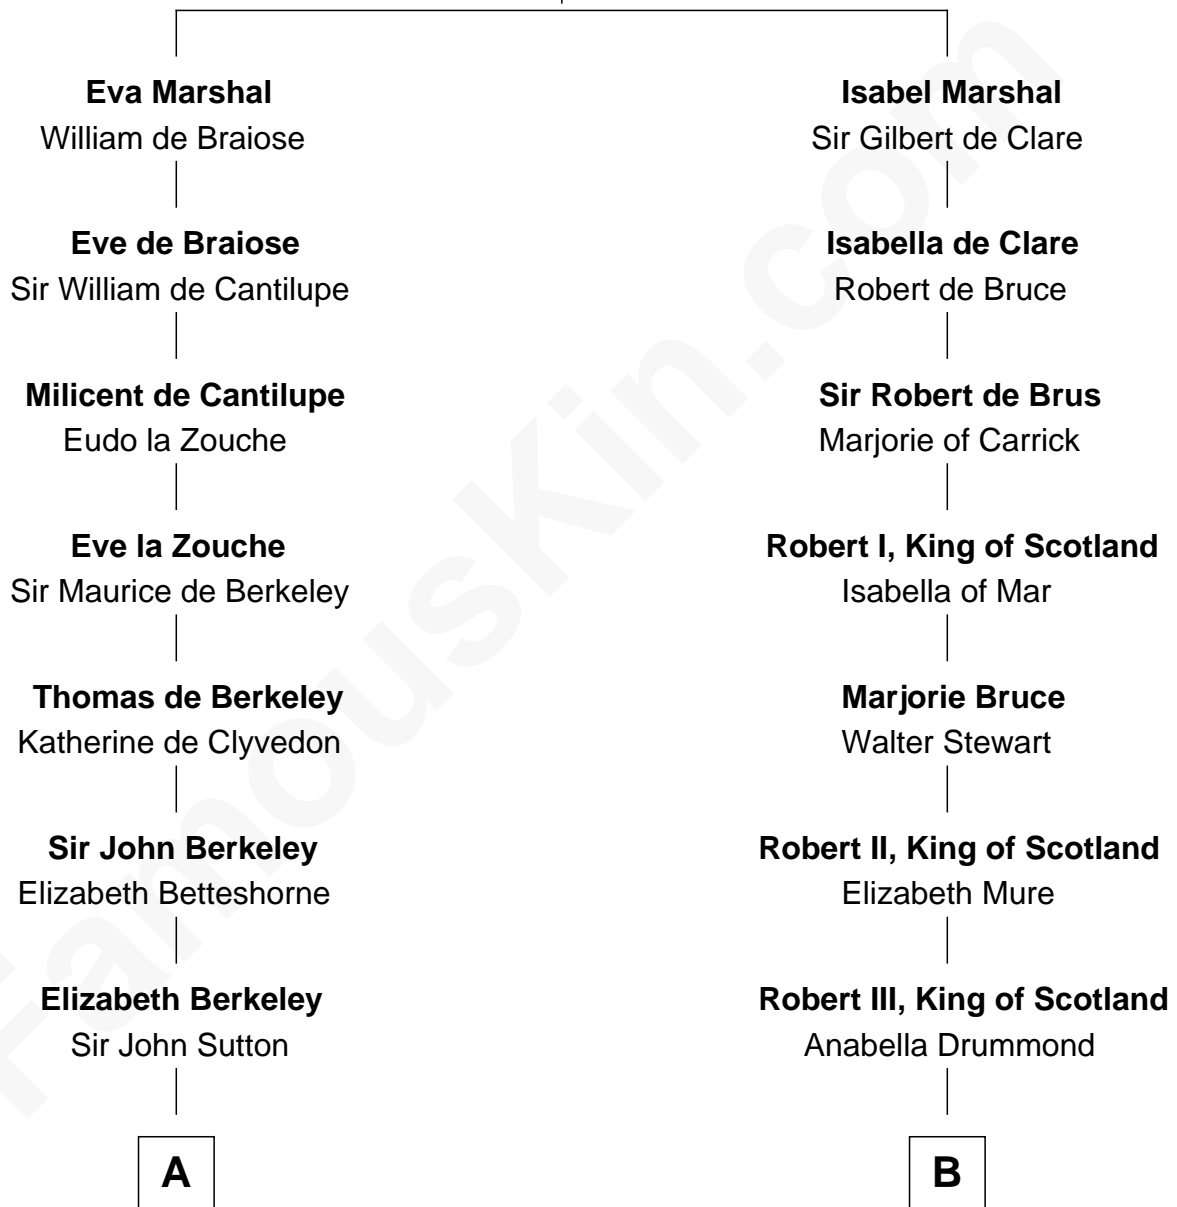

## Relationship Chart of

**Melvyn Douglas**

*Movie Actor*

20th cousin 1 time removed of

**Theodore Roosevelt**

*26th U.S. President*

**Sir William Marshal**

Isabel de Clare

**C**

**Erskine Douglas**

Sophia Garrett

**Emma Jane Douglas**

Col. George Taliaferro Shackelford

**Lena Priscilla Shackelford**

Edouard Gregory Hesselberg

**Melvyn Douglas**

**Martha Bulloch**

Theodore Roosevelt

**Theodore Roosevelt**

*26th U.S. President*