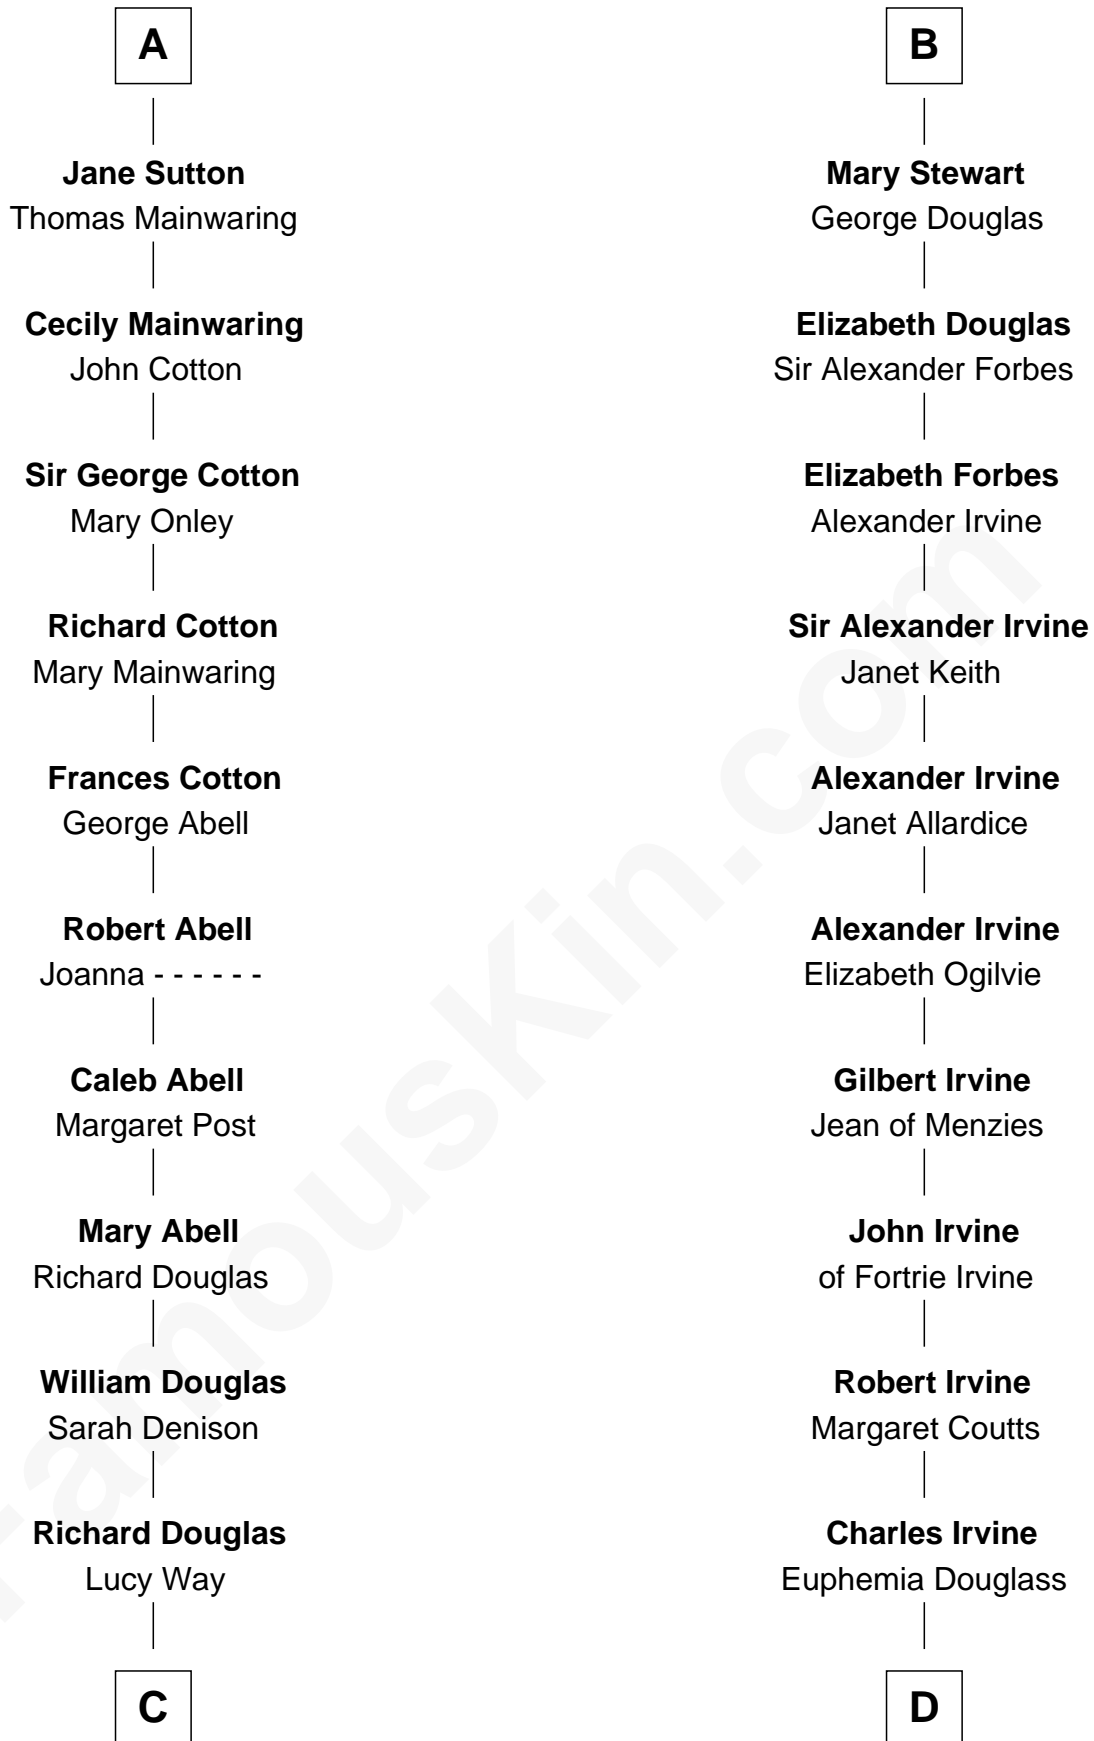

## Relationship Chart of

**Melvyn Douglas**

*Movie Actor*

20th cousin 1 time removed of

**Theodore Roosevelt**

*26th U.S. President*

**Sir William Marshal**

Isabel de Clare

**C**

**Erskine Douglas**

Sophia Garrett

**Emma Jane Douglas**

Col. George Taliaferro Shackelford

**Lena Priscilla Shackelford**

Edouard Gregory Hesselberg

**Melvyn Douglas**