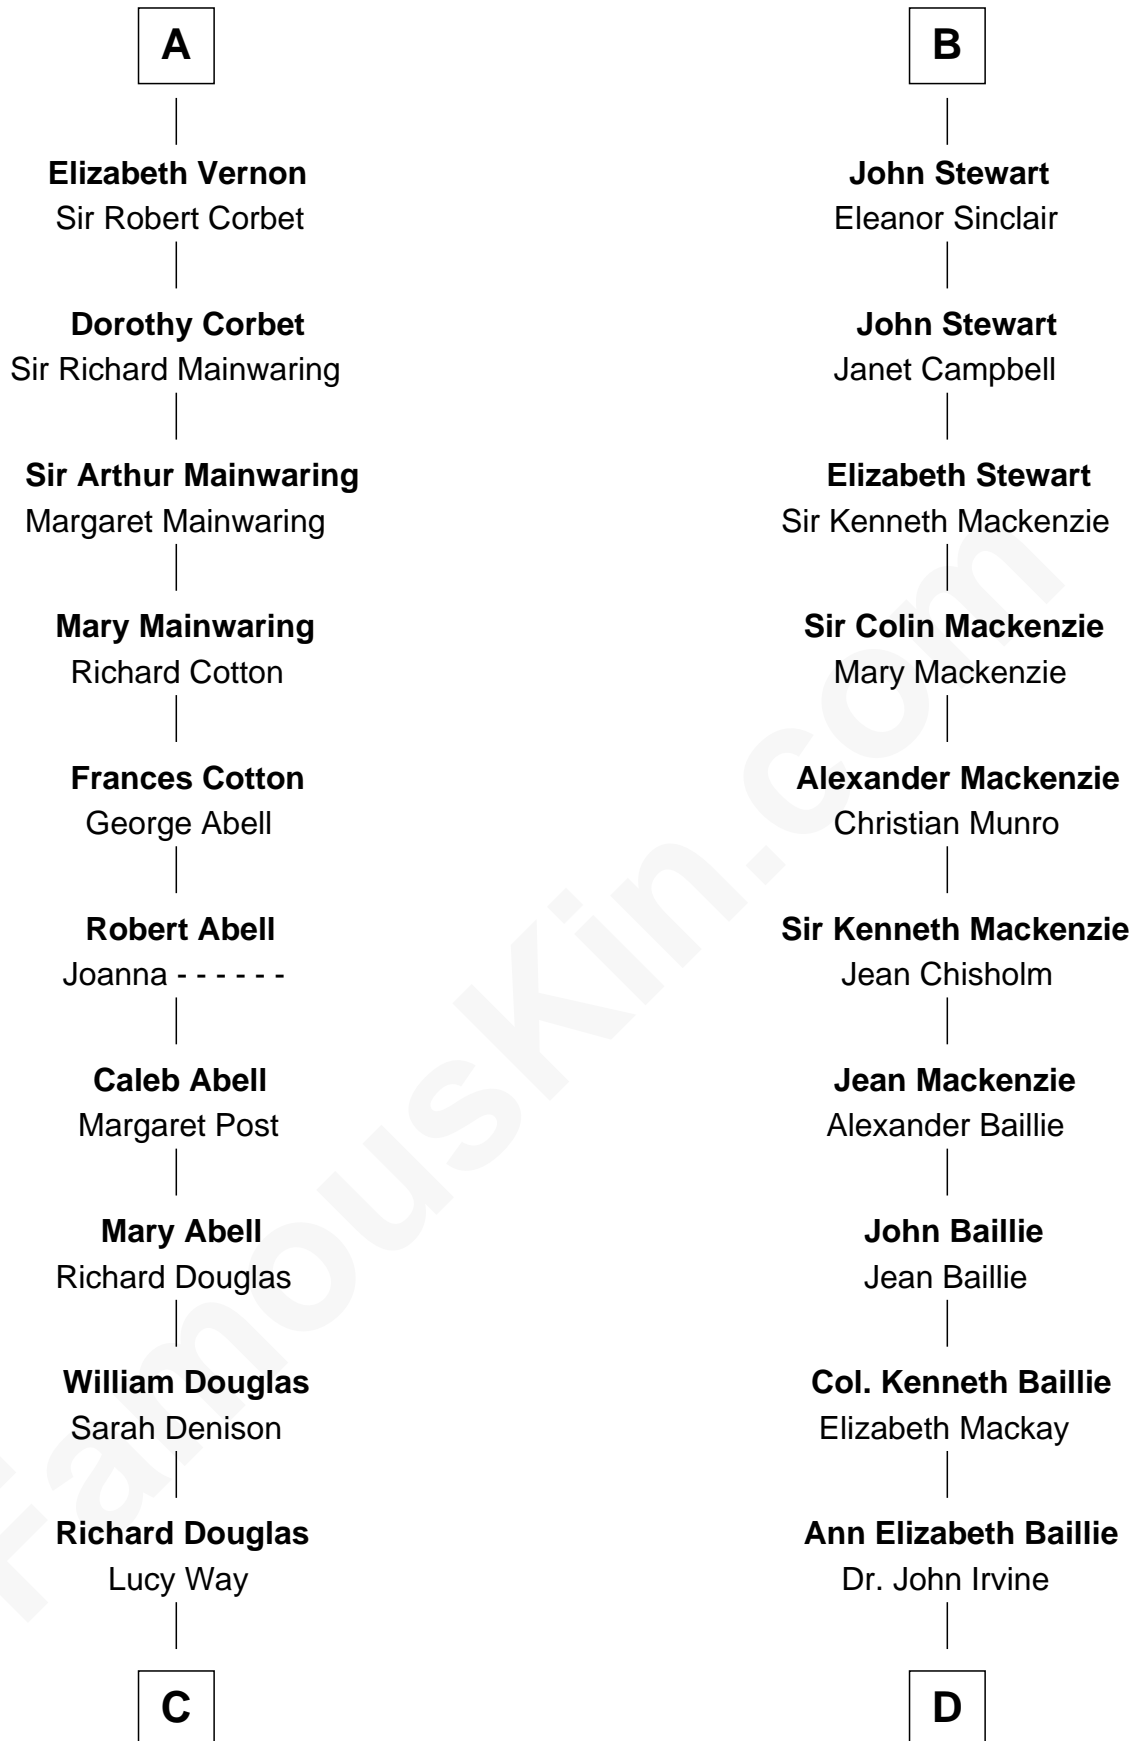

FamousKin.com Relationship Chart of

Melvyn Douglas

Movie Actor

20th cousin of

Theodore Roosevelt

26th U.S. President

Sir William de Beauchamp

Isabel Mauduit

C

Erskine Douglas

Sophia Garrett

Emma Jane Douglas

Col. George Taliaferro Shackelford

Lena Priscilla Shackelford

Edouard Gregory Hesselberg

Melvyn Douglas