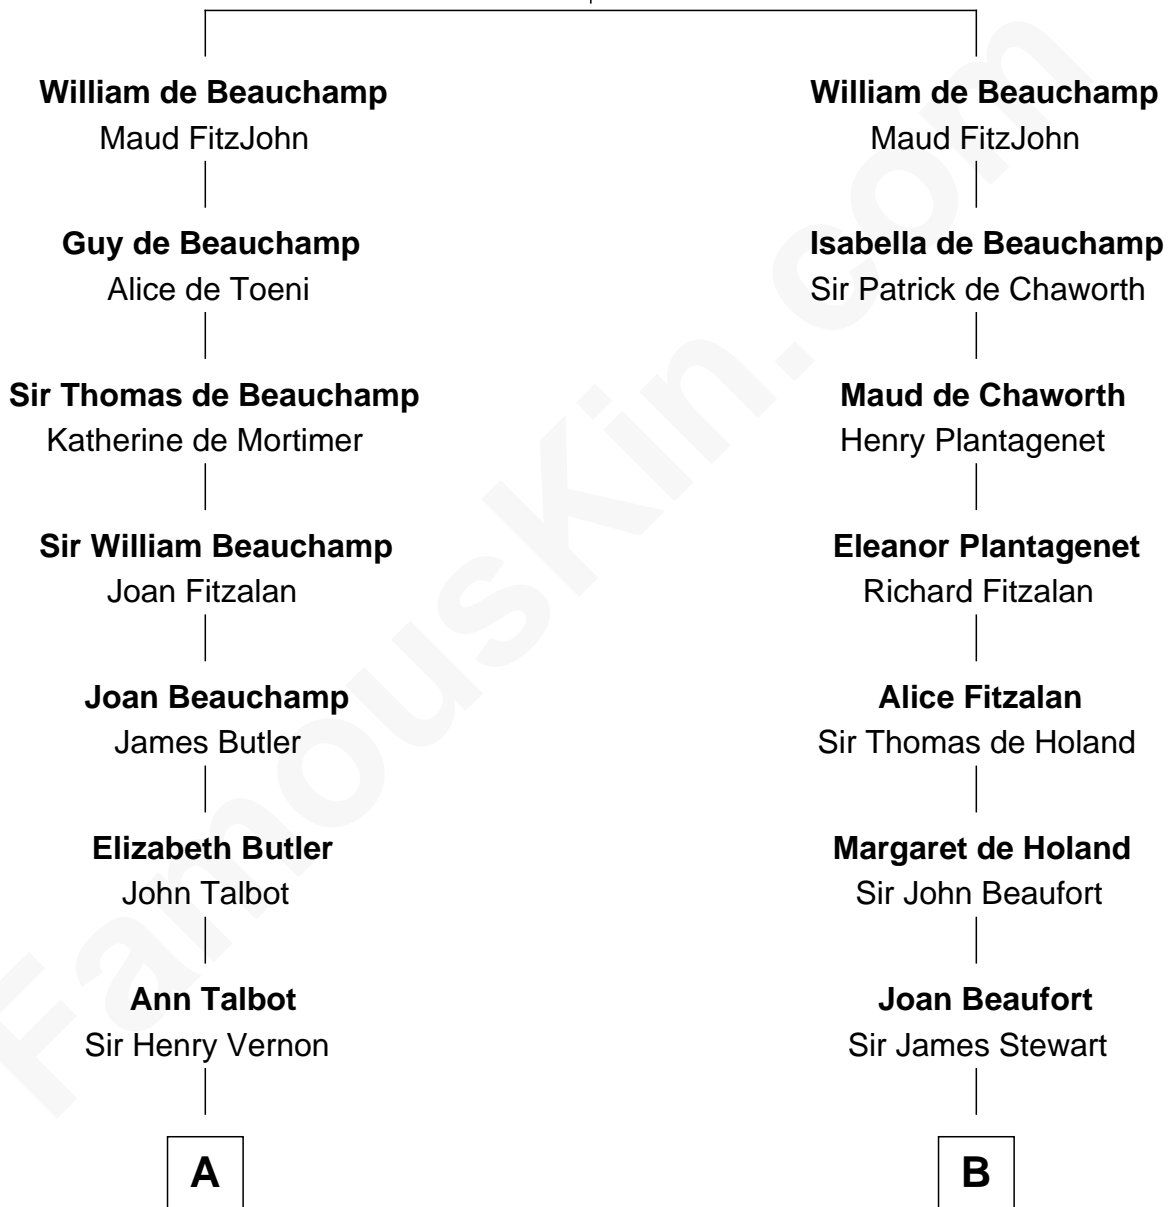

FamousKin.com Relationship Chart of

Melvyn Douglas

Movie Actor

20th cousin of

Theodore Roosevelt

26th U.S. President

Sir William de Beauchamp

Isabel Mauduit

C

Erskine Douglas

Sophia Garrett

Emma Jane Douglas

Col. George Taliaferro Shackelford

Lena Priscilla Shackelford

Edouard Gregory Hesselberg

Melvyn Douglas