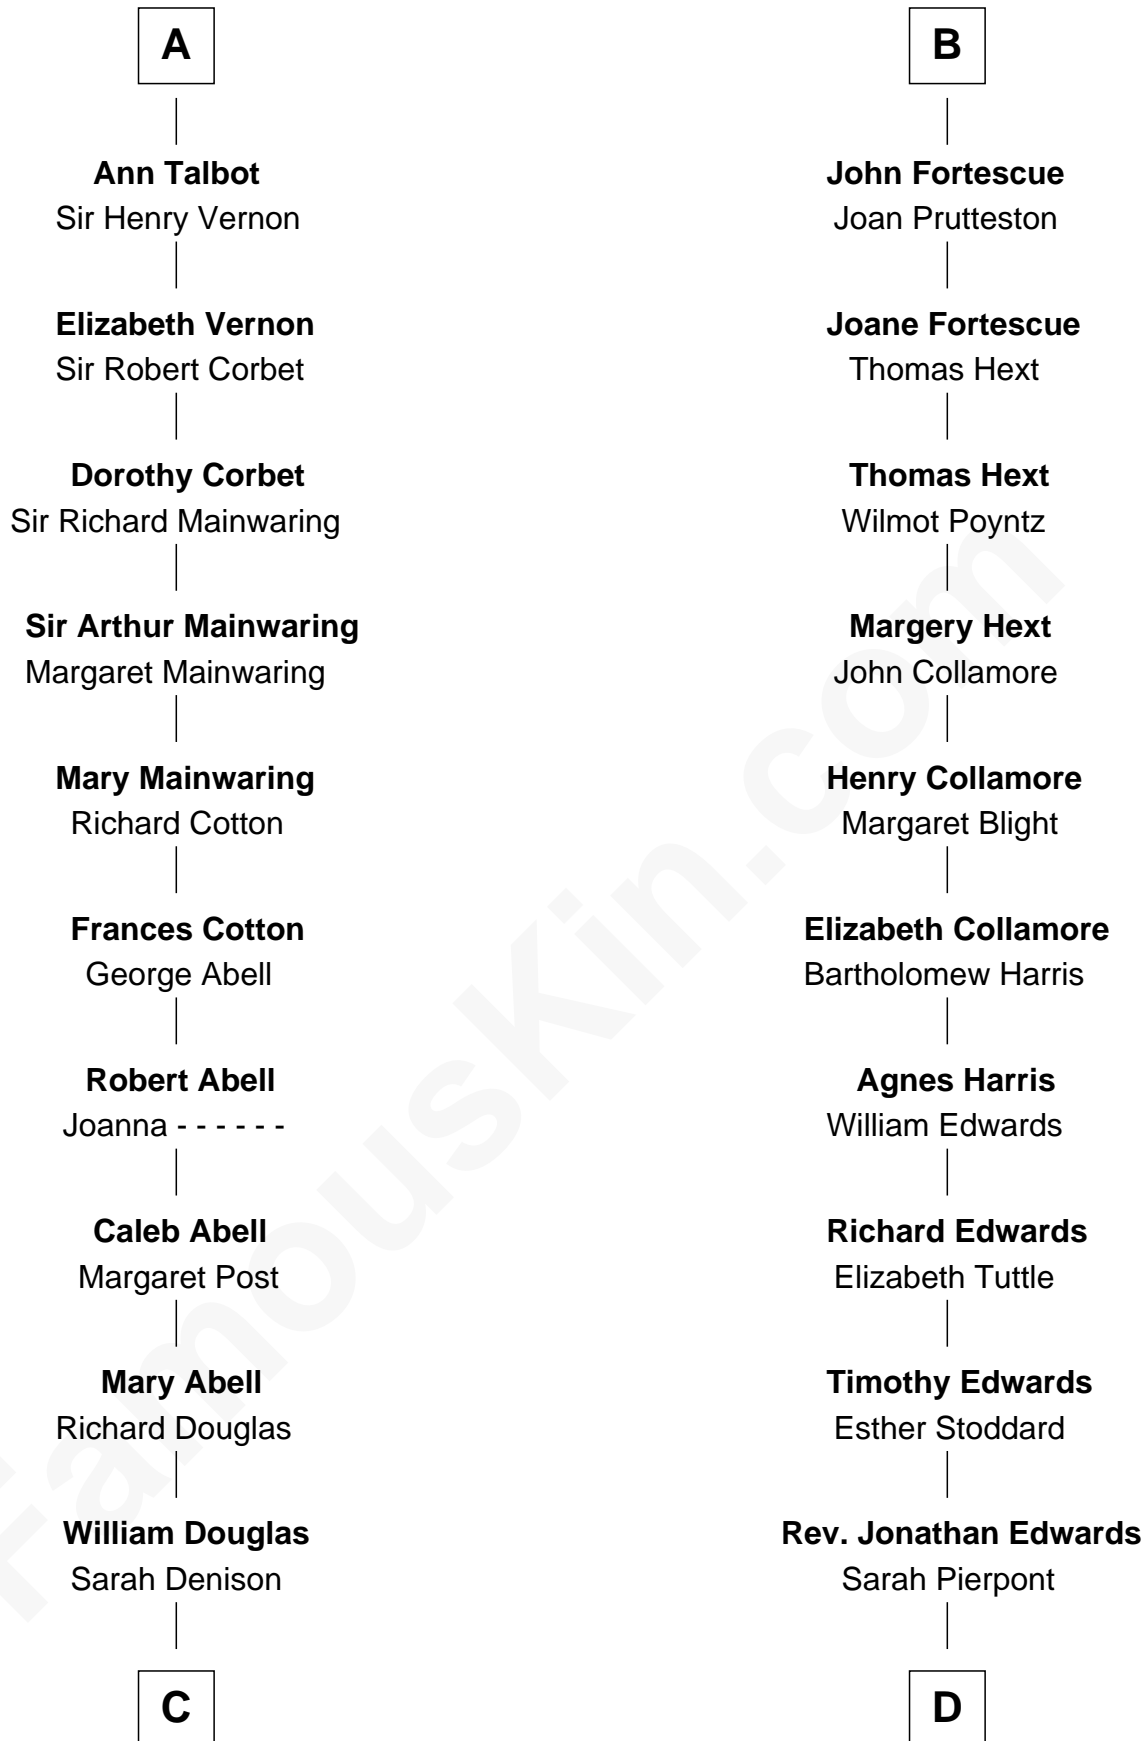

FamousKin.com Relationship Chart of

Melvyn Douglas

Movie Actor

21st cousin of

Edith (Carow) Roosevelt

First Lady of President Theodore Roosevelt

Sir Geoffrey FitzPiers

Aveline de Clare

C

Richard Douglas

Lucy Way

Erskine Douglas

Sophia Garrett

Emma Jane Douglas

Col. George Taliaferro Shackelford

Lena Priscilla Shackelford

Gen. Daniel Tyler

Emily Lee

Gertrude Elizabeth Tyler

Charles Carow

Edith (Carow) Roosevelt

First Lady of Theodore Roosevelt