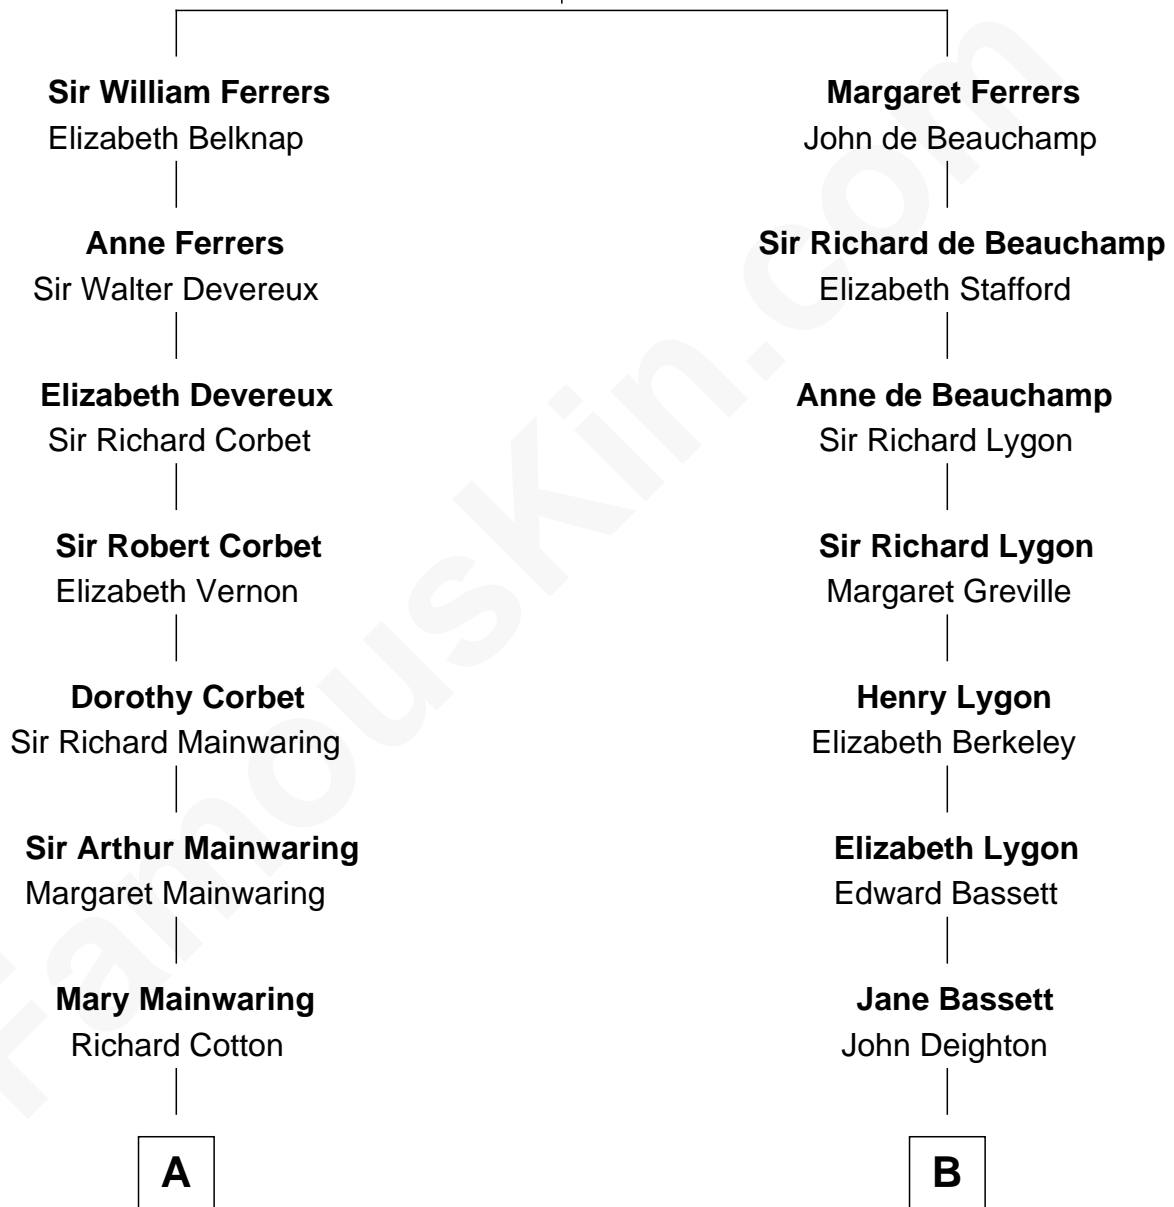

FamousKin.com
Relationship Chart of
Melvyn Douglas
Movie Actor

16th cousin 2 times removed of
James Taylor
Singer-Songwriter

Sir Edmund Ferrers
 Ellen Roche

C

Dr. Isaac Montrose Taylor

Gertrude Arline Woodard

James Taylor

Singer-Songwriter

FamousKin.com