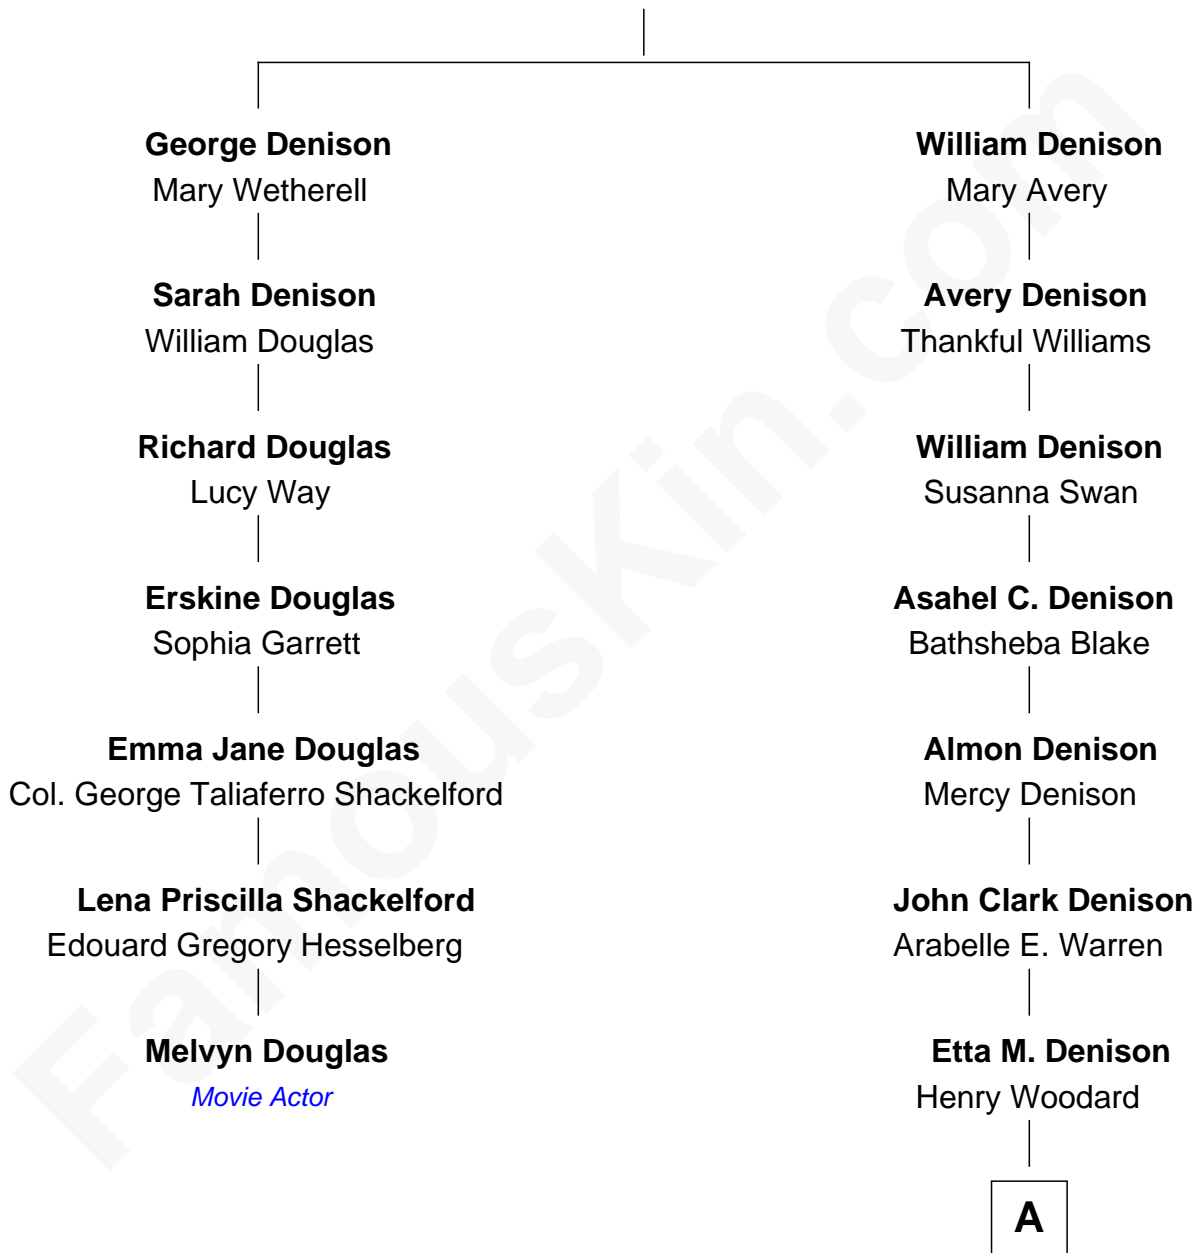

FamousKin.com Relationship Chart of

Melvyn Douglas

Movie Actor

6th cousin 3 times removed of

James Taylor

Singer-Songwriter

John B. Denison

Phebe Lay

A

Henry Herman Woodard

Ella Angelique Knox

Gertrude Arline Woodard

Dr. Isaac Montrose Taylor

James Taylor

Singer-Songwriter

FamousKin.com