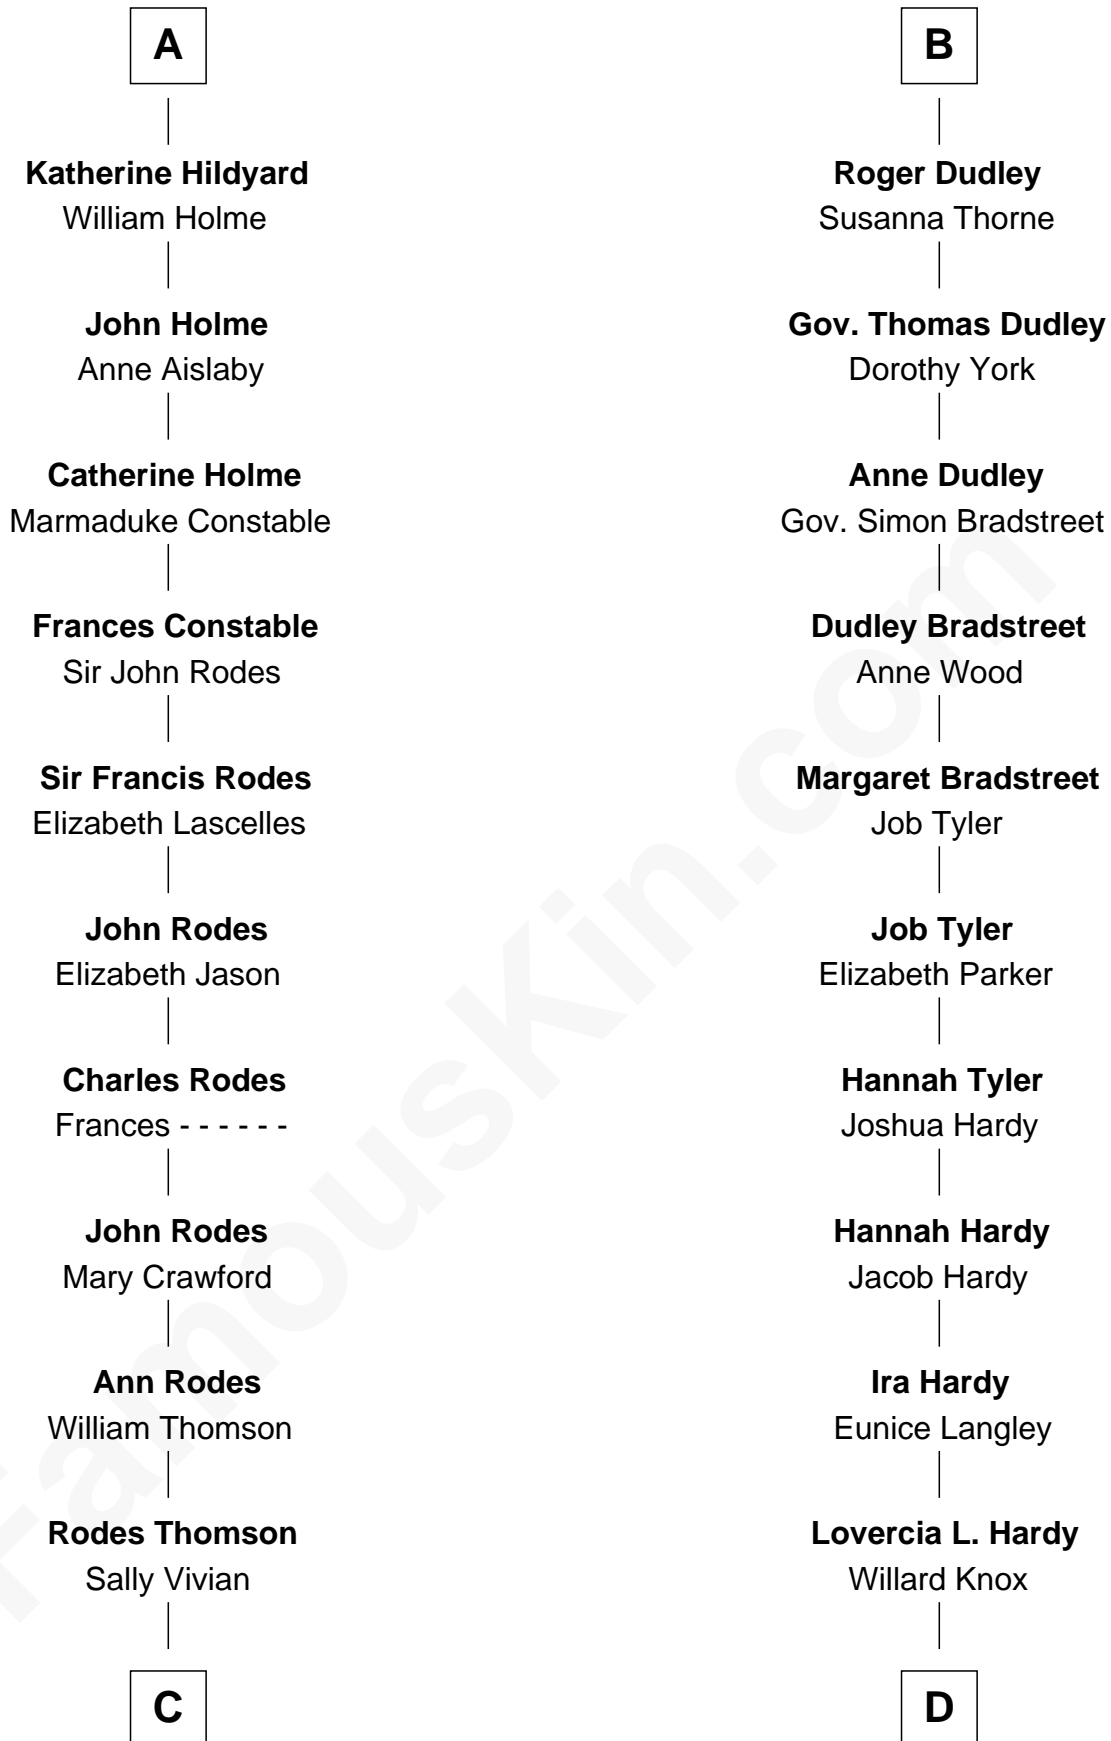

FamousKin.com Relationship Chart of

Melvyn Douglas

Movie Actor

20th cousin 1 time removed of

James Taylor

Singer-Songwriter

Edward III, King of England

Philippa of Hainault

C

Nancy Thomson
Thomas Johnson Garrett

Sophia Garrett
Erskine Douglas

Emma Jane Douglas
Col. George Taliaferro Shackelford

Lena Priscilla Shackelford
Edouard Gregory Hesselberg

Melvyn Douglas
Movie Actor

D

Fred Charles Knox
Ruth Elizabeth Collins

Ella Angelique Knox
Henry Herman Woodard

Gertrude Arline Woodard
Dr. Isaac Montrose Taylor

James Taylor
Singer-Songwriter

FamousKin.com