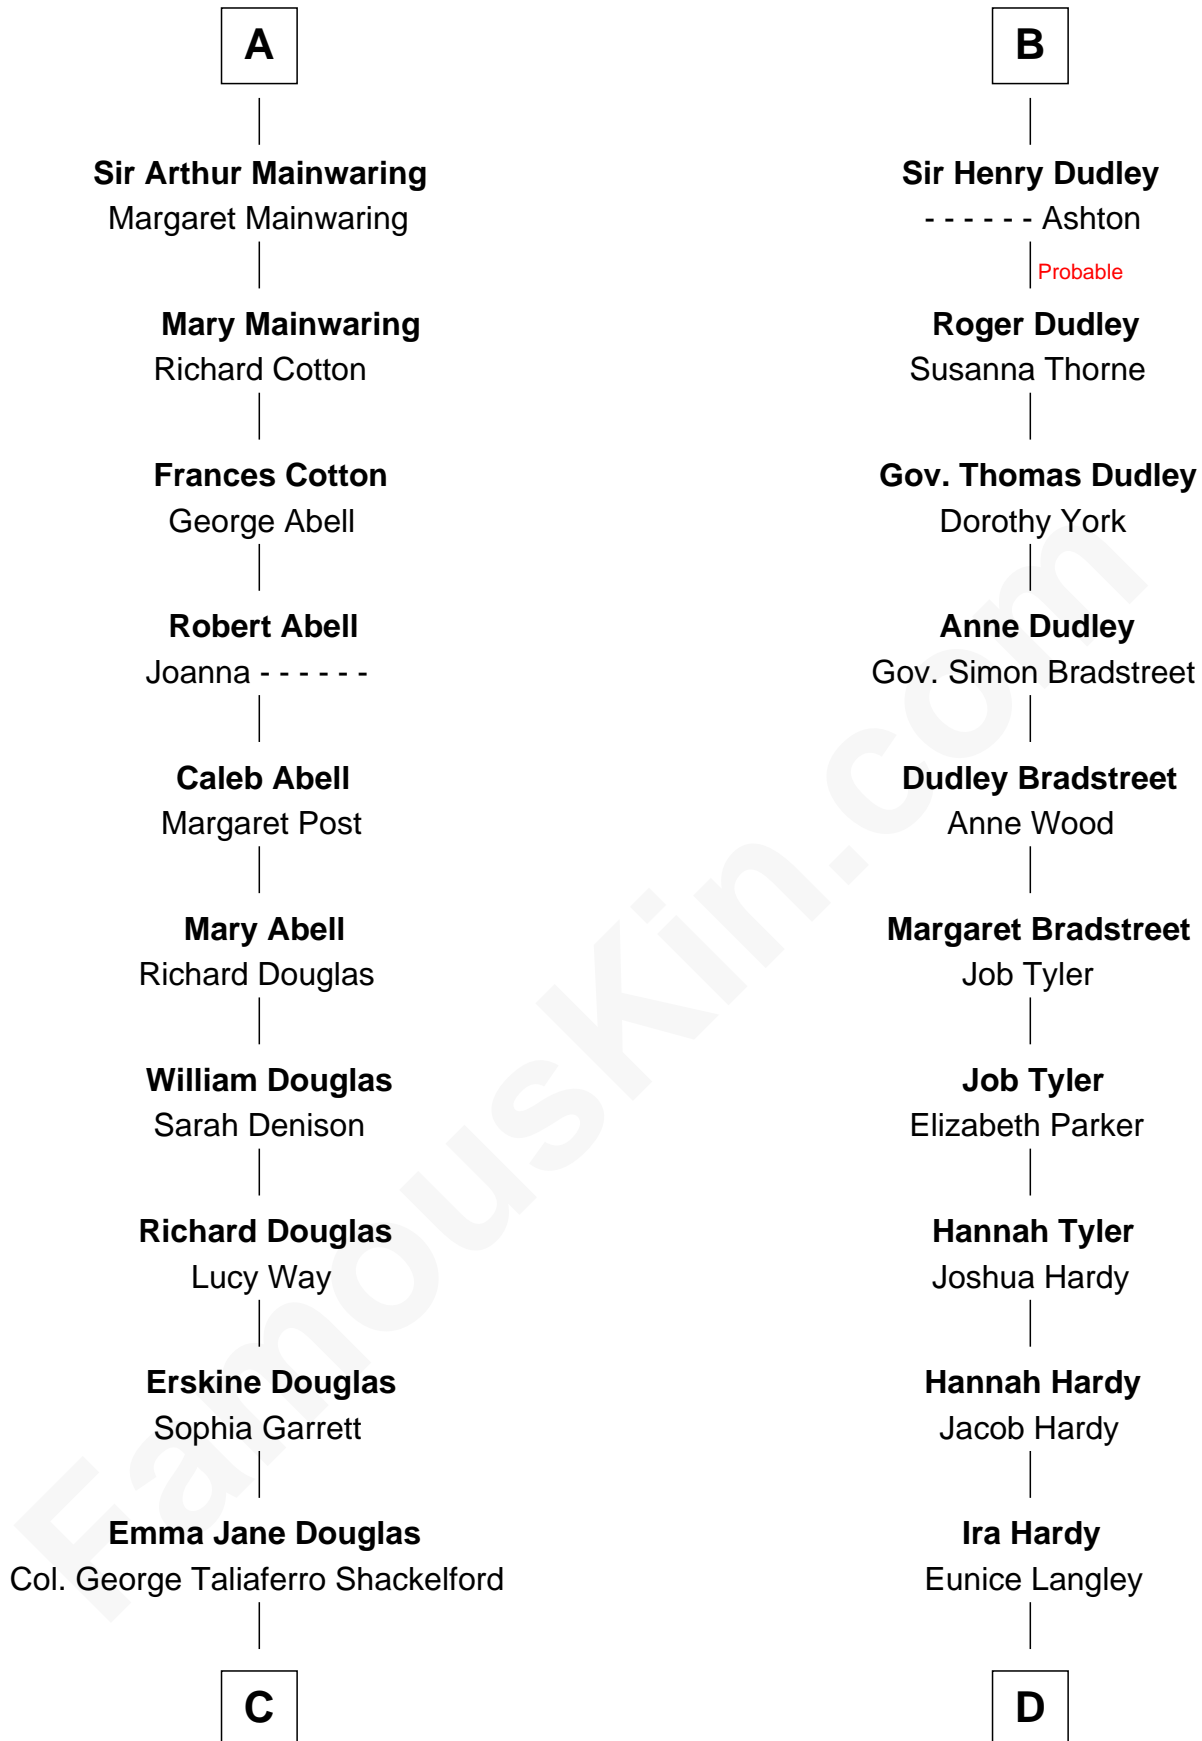

## Relationship Chart of

**Melvyn Douglas**

*Movie Actor*

18th cousin 3 times removed of

**James Taylor**

*Singer-Songwriter*

**Sir William de Ros**  
Margery de Badlesmere

**C**

**Gertrude Arline Woodard**  
Dr. Isaac Montrose Taylor

**James Taylor**  
*Singer-Songwriter*

FamousKin.com