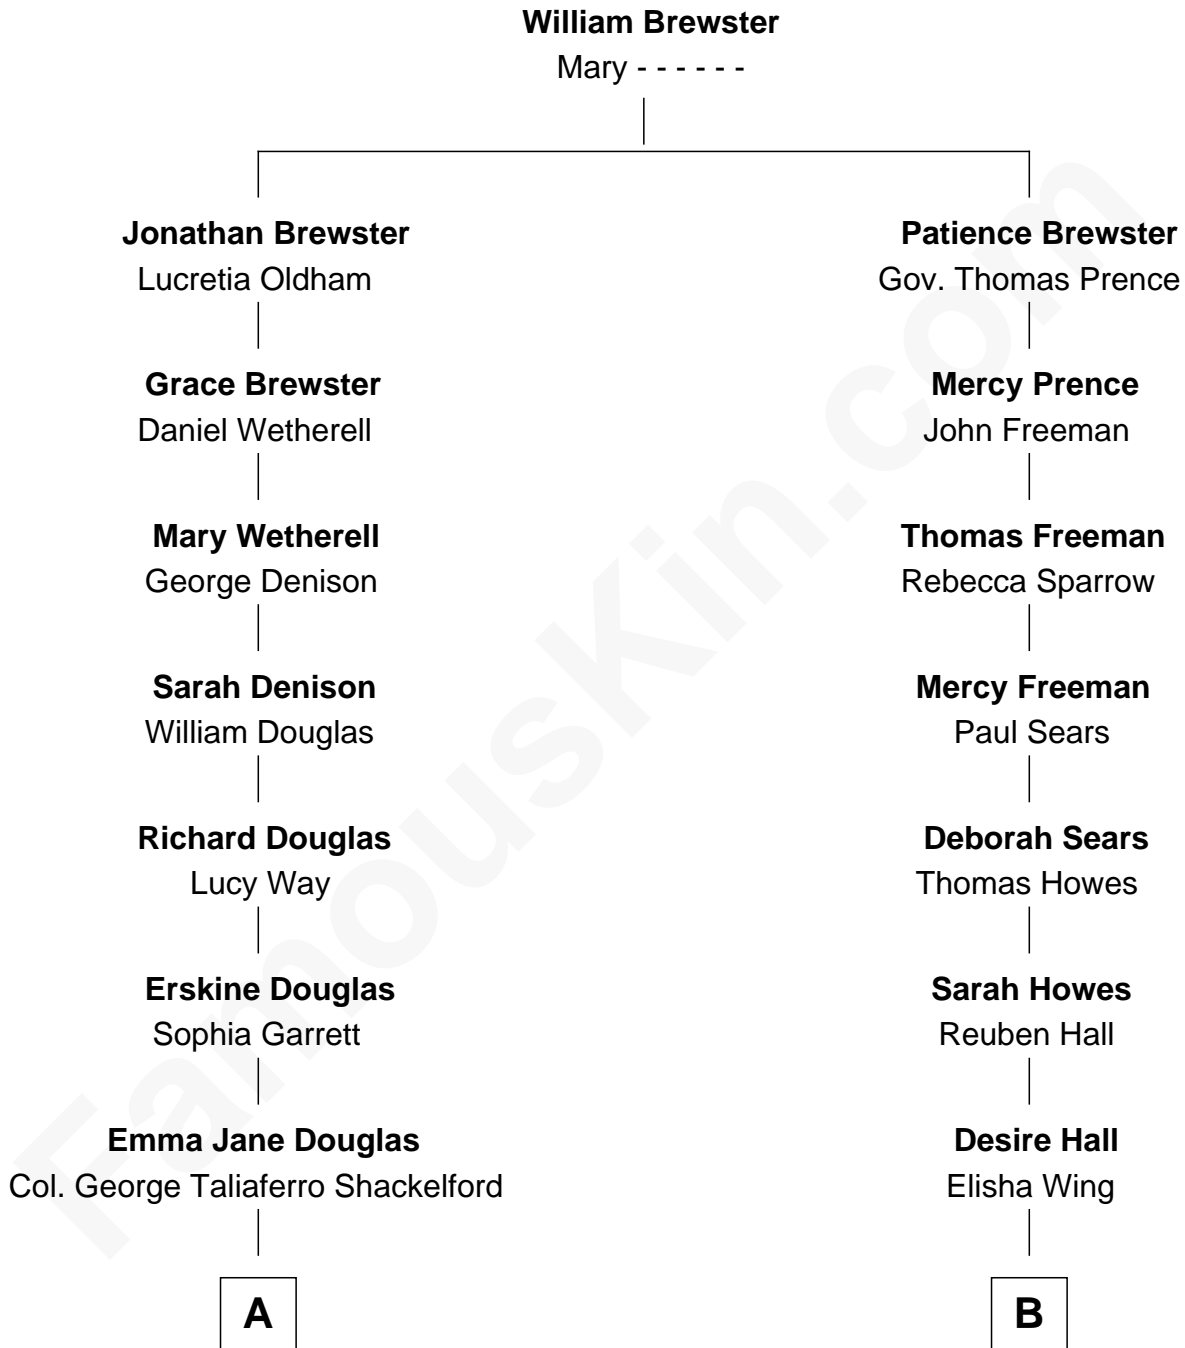

FamousKin.com Relationship Chart of

Melvyn Douglas

Movie Actor

8th cousin 4 times removed of

James Taylor

Singer-Songwriter

A

Lena Priscilla Shackelford
Edouard Gregory Hesselberg

Melvyn Douglas
Movie Actor

B

Harriet Wing
Elijah Lester Leonard

Granville Hall Leonard
Eliza Ann Buffum

Emily Roxanna Leonard
Stanford Lyman Haynes

Theodosia Haynes
Alexander Taylor

Dr. Isaac Montrose Taylor
Gertrude Arline Woodard