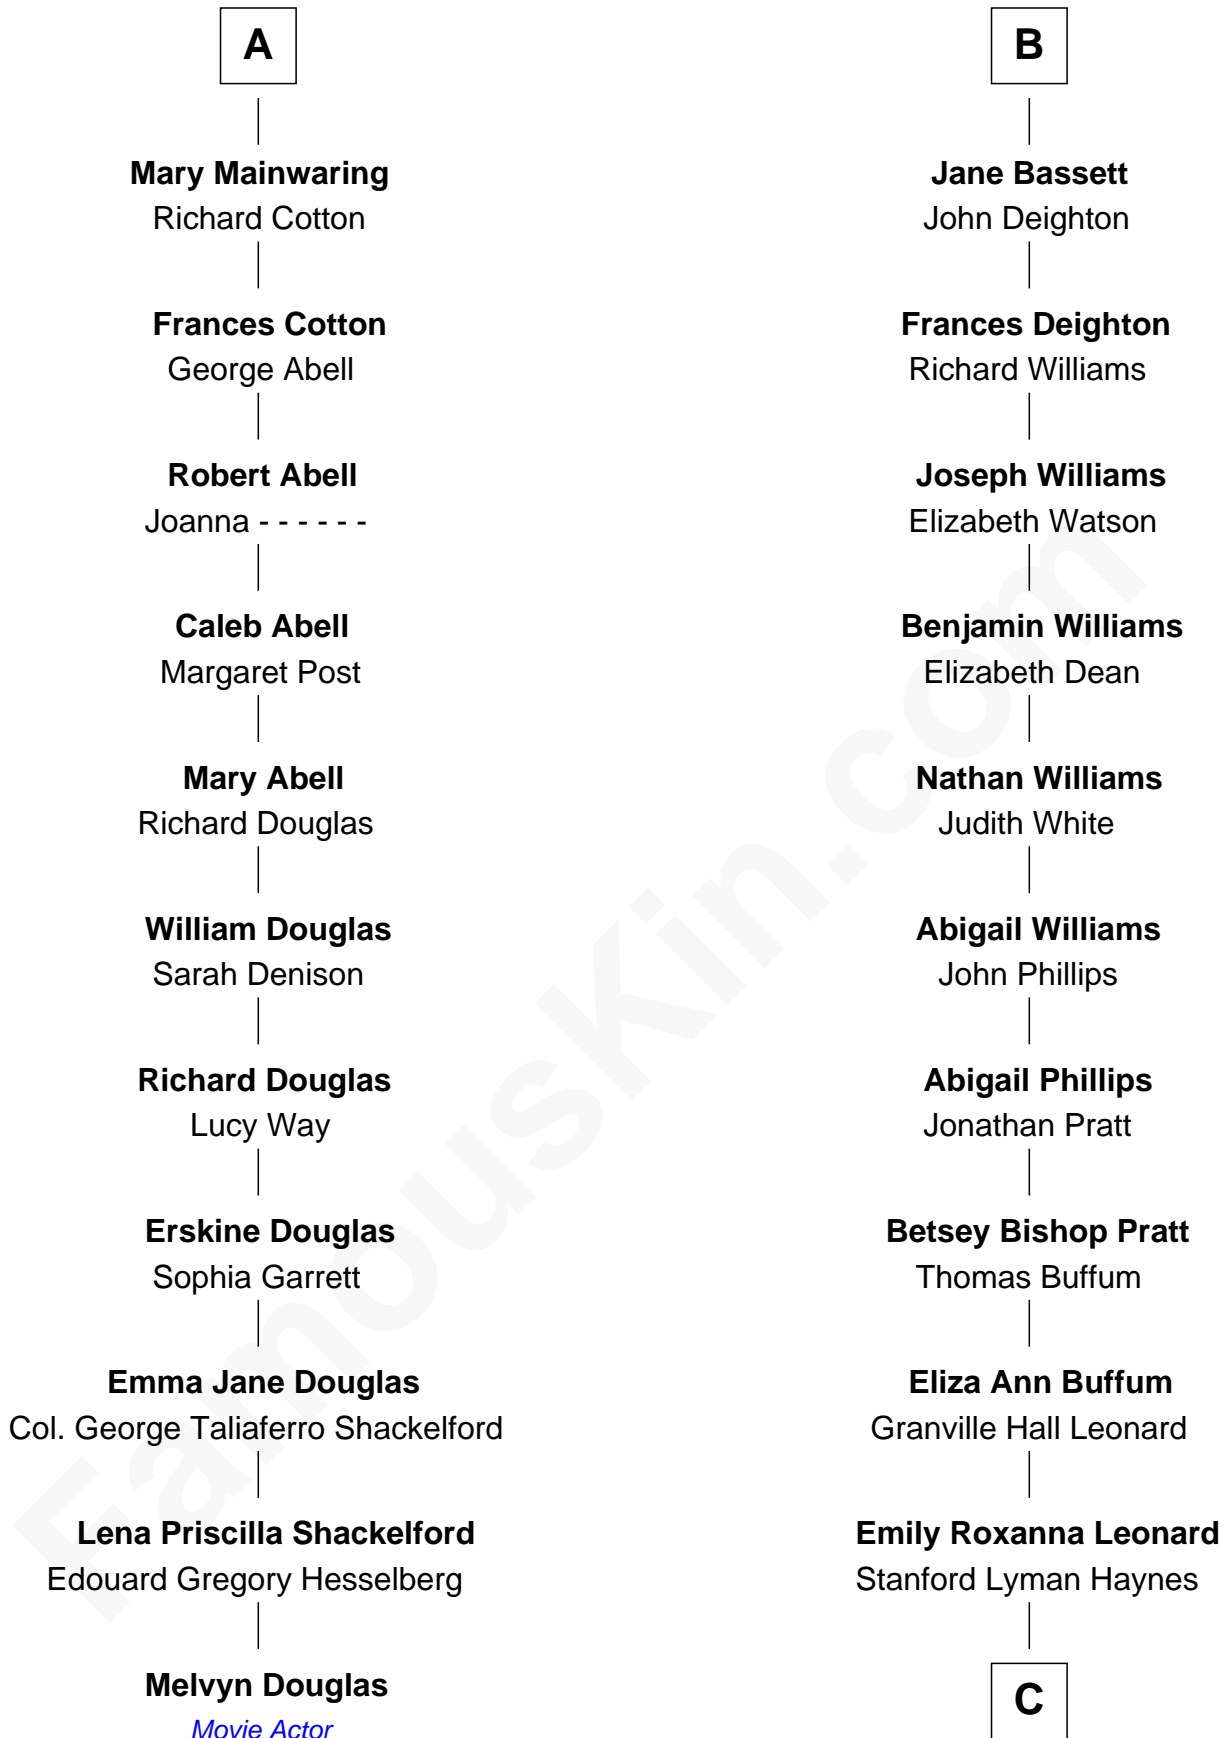

**FamousKin.com**  
**Relationship Chart of**  
**Melvyn Douglas**  
*Movie Actor*

17th cousin 2 times removed of  
**James Taylor**  
*Singer-Songwriter*

**Sir Richard Fitzalan**  
 Elizabeth de Bohun

**C**

**Theodosia Haynes**

Alexander Taylor

**Dr. Isaac Montrose Taylor**

Gertrude Arline Woodard

**James Taylor**

*Singer-Songwriter*

FamousKin.com