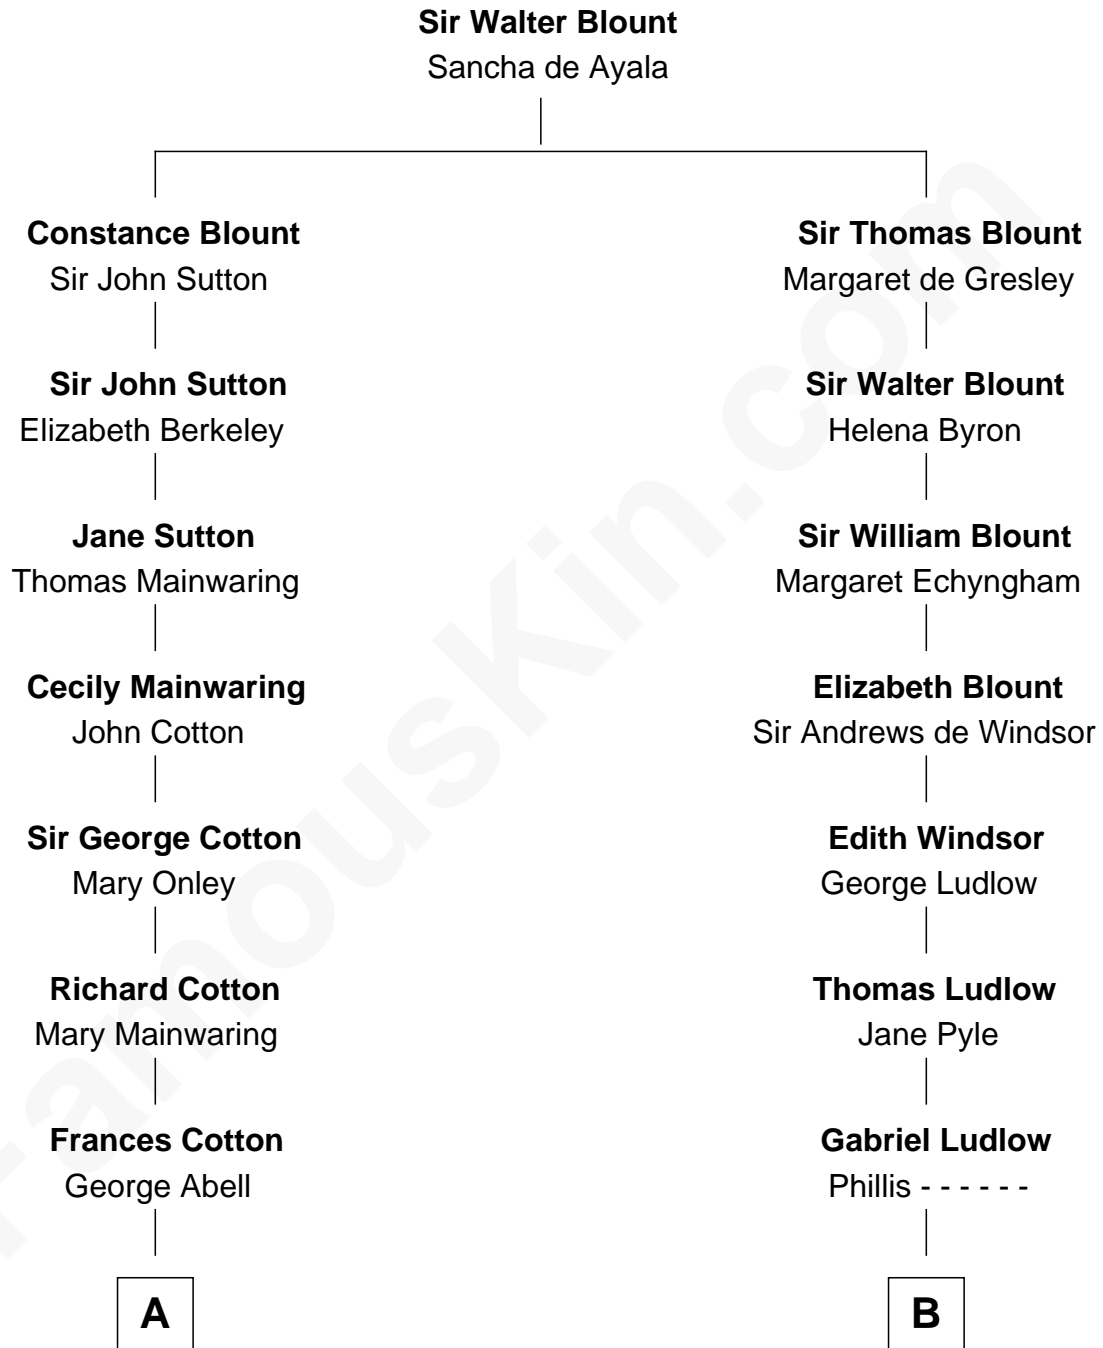

**FamousKin.com**  
**Relationship Chart of**  
**Melvyn Douglas**  
*Movie Actor*

10th cousin 5 times removed of

**Carter Braxton**  
*Signer of the Declaration of Independence*

**A**

**Robert Abell**  
Joanna - - - - -

**Caleb Abell**  
Margaret Post

**Mary Abell**  
Richard Douglas

**William Douglas**  
Sarah Denison

**Richard Douglas**  
Lucy Way

**Erskine Douglas**  
Sophia Garrett

**Emma Jane Douglas**  
Col. George Taliaferro Shackelford

**Lena Priscilla Shackelford**  
Edouard Gregory Hesselberg

**Melvyn Douglas**  
*Movie Actor*

**B**

**Sarah Ludlow**  
Col. John Carter

**Col. Robert Carter**  
Elizabeth Landon

**Mary Carter**  
George Braxton