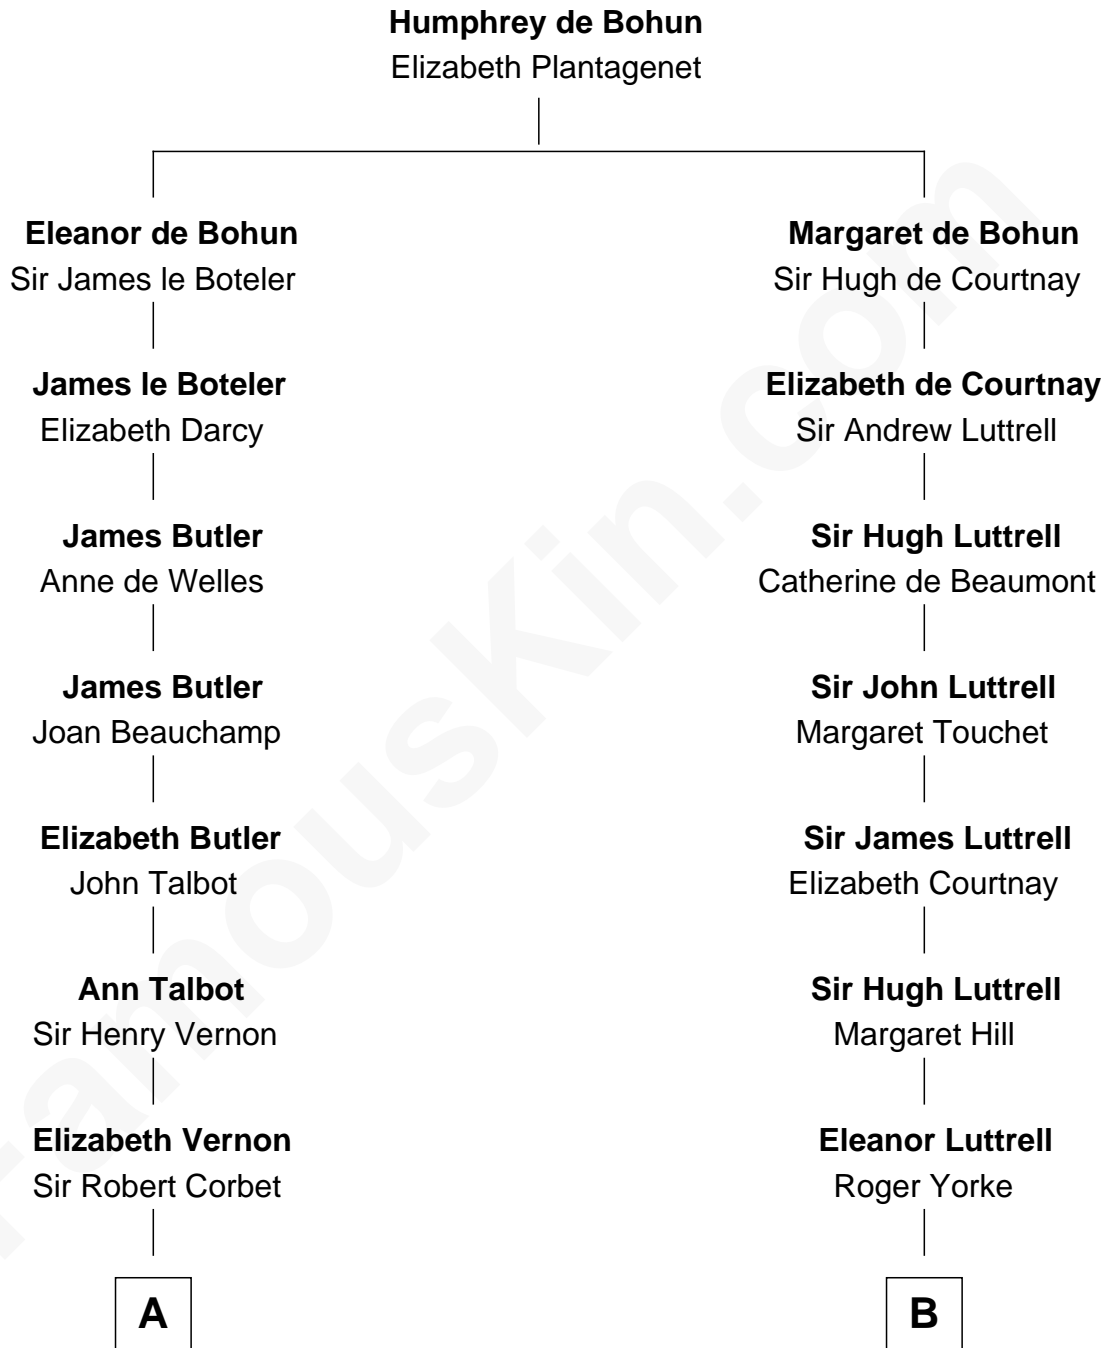

FamousKin.com
Relationship Chart of
Melvyn Douglas
Movie Actor

19th cousin 2 times removed of
Marie-Chantal Miller
Crown Princess of Greece

C

Emma Jane Douglas
Col. George Taliaferro Shackelford

Lena Priscilla Shackelford
Edouard Gregory Hesselberg