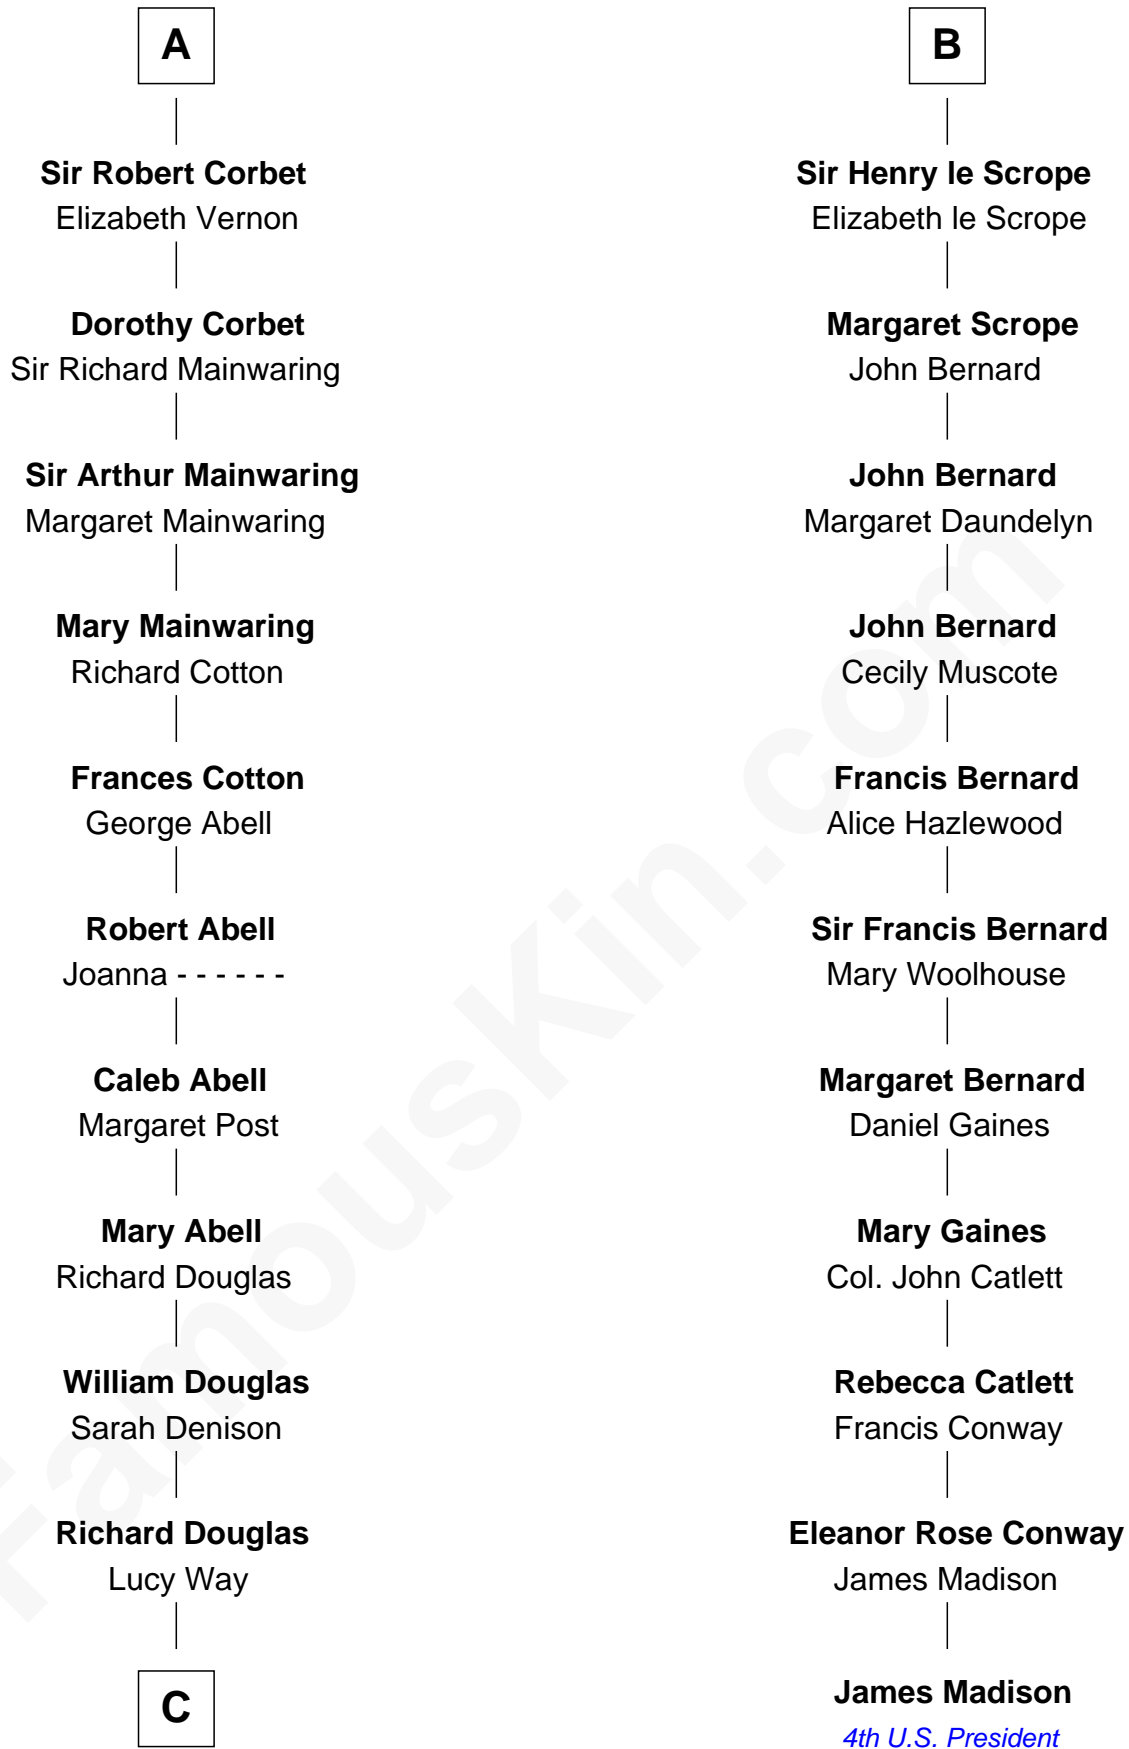

FamousKin.com
Relationship Chart of
Melvyn Douglas
Movie Actor

17th cousin 3 times removed of
James Madison
4th U.S. President

Nichole d'Aubenev
 Sir Roger de Somery

C

—
Erskine Douglas

Sophia Garrett

—
Emma Jane Douglas

Col. George Taliaferro Shackelford

—
Lena Priscilla Shackelford

Edouard Gregory Hesselberg

—
Melvyn Douglas

Movie Actor

FamousKin.com