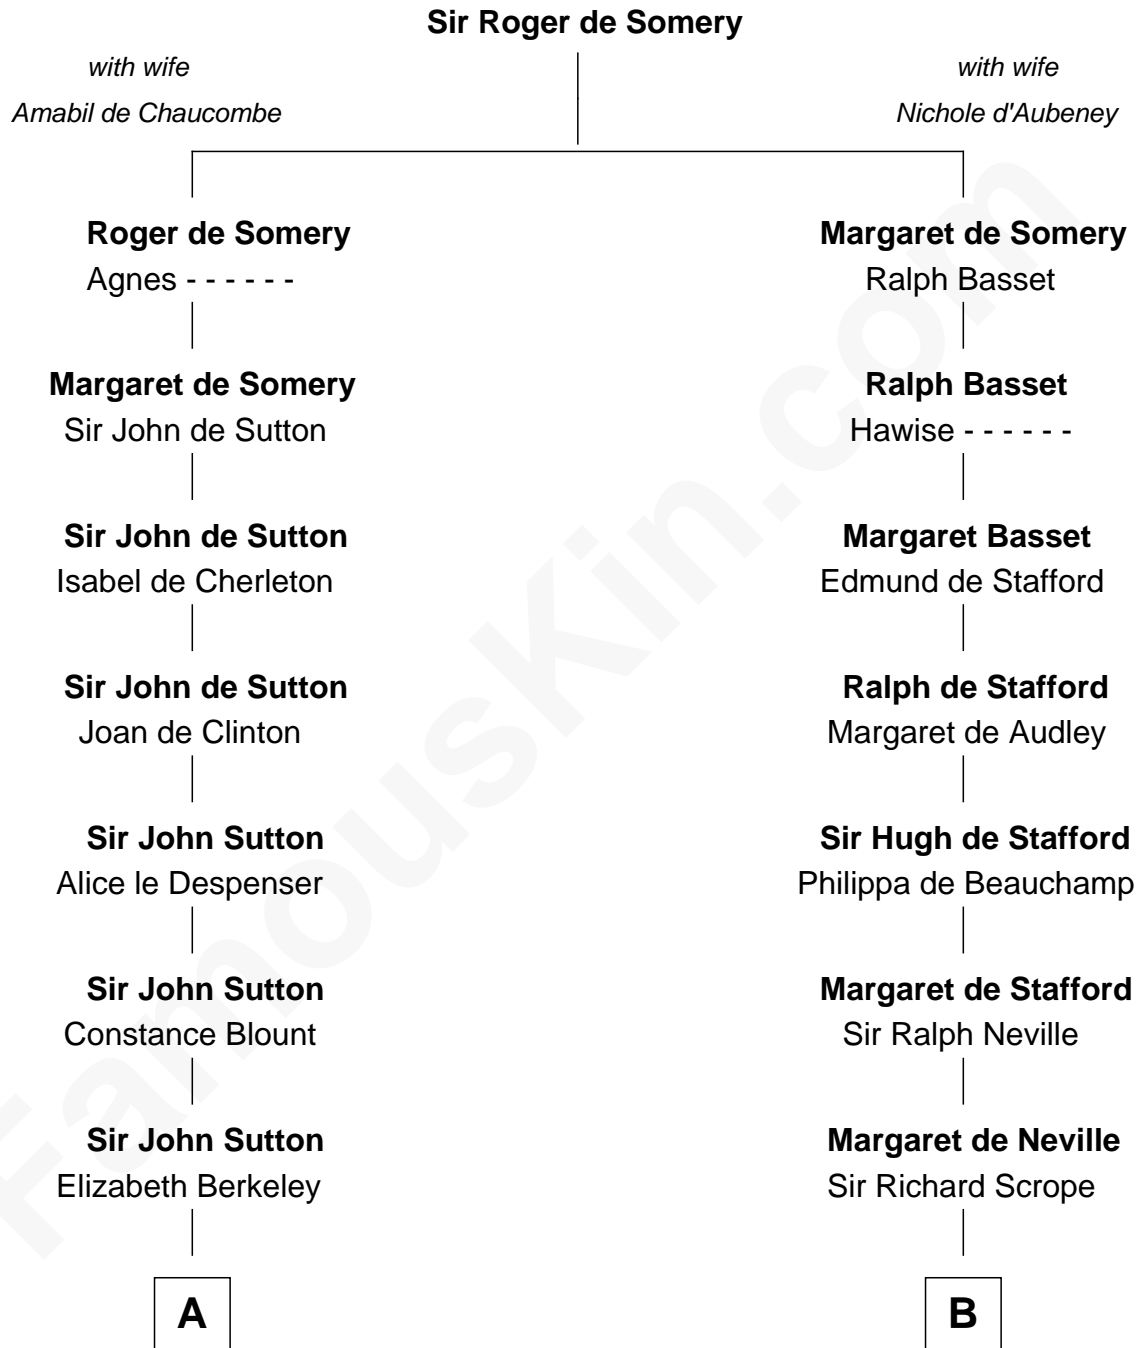

FamousKin.com
Relationship Chart of
Melvyn Douglas
Movie Actor

17th cousin 3 times removed of
James Madison
4th U.S. President

C

—
Erskine Douglas

Sophia Garrett

—
Emma Jane Douglas

Col. George Taliaferro Shackelford

—
Lena Priscilla Shackelford

Edouard Gregory Hesselberg

—
Melvyn Douglas

Movie Actor

FamousKin.com