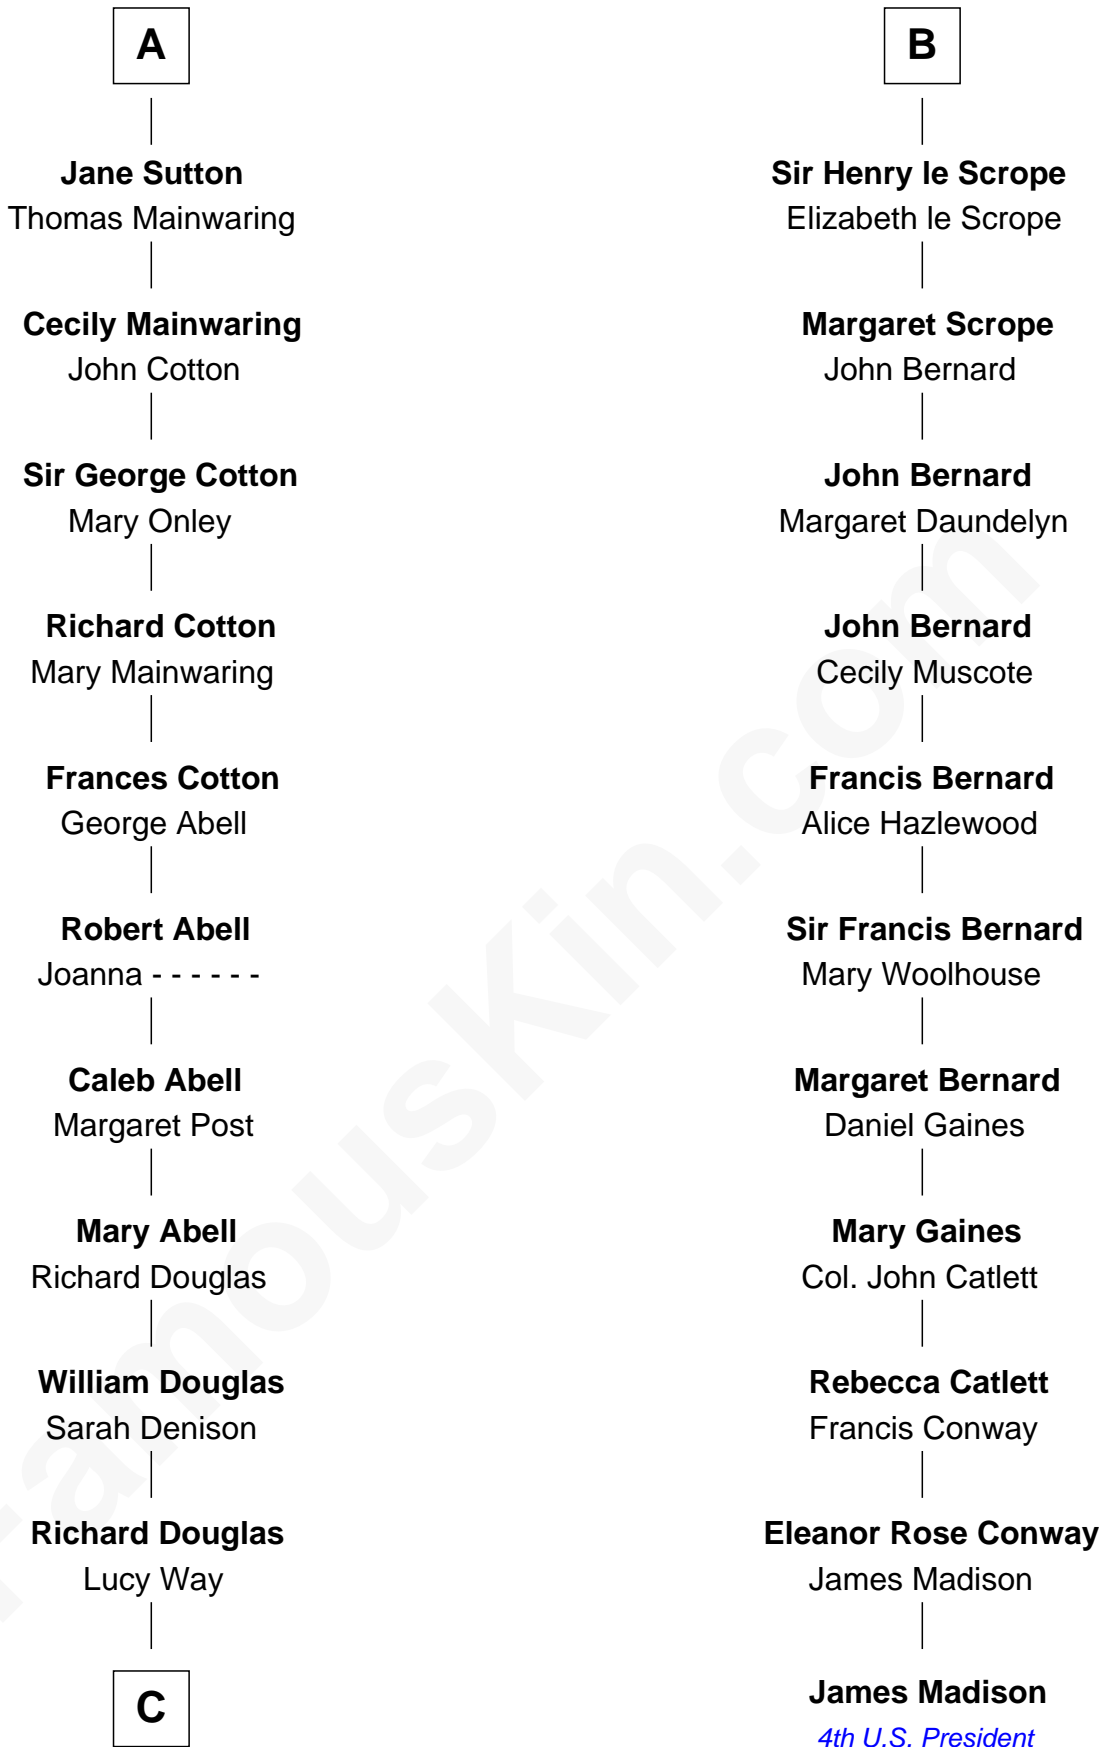

FamousKin.com
Relationship Chart of
Melvyn Douglas
Movie Actor

17th cousin 3 times removed of
James Madison
4th U.S. President

C

—
Erskine Douglas

Sophia Garrett

—
Emma Jane Douglas

Col. George Taliaferro Shackelford

—
Lena Priscilla Shackelford

Edouard Gregory Hesselberg

—
Melvyn Douglas

Movie Actor

FamousKin.com