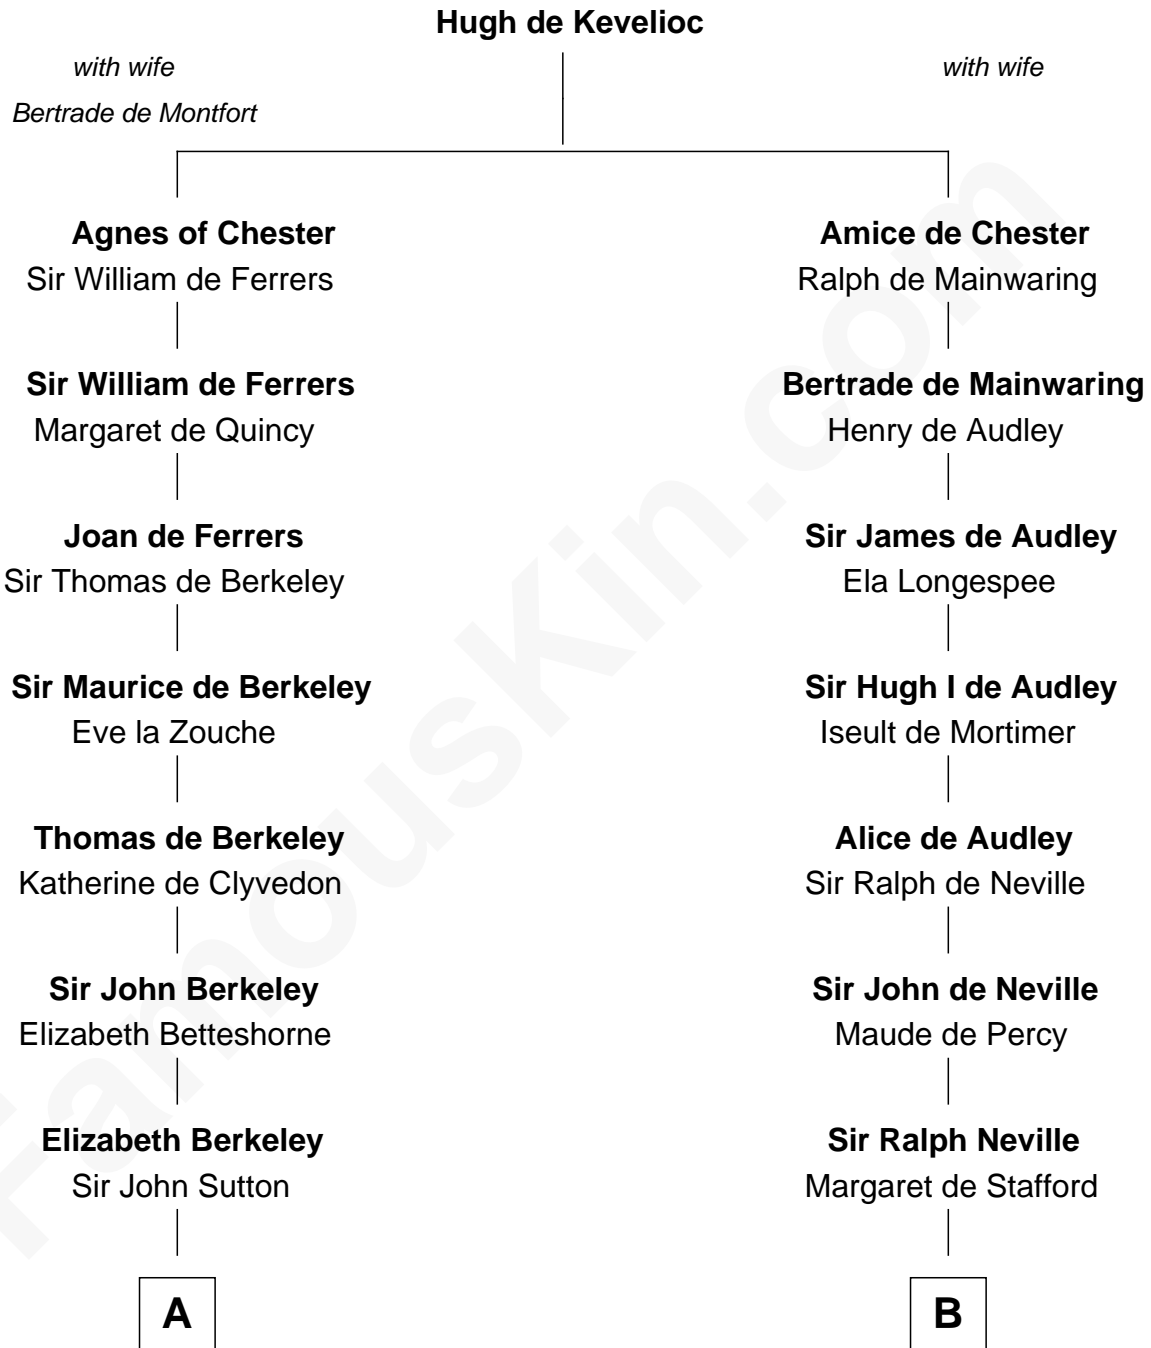

FamousKin.com
Relationship Chart of
Melvyn Douglas
Movie Actor

18th cousin 2 times removed of
James Madison
4th U.S. President

C

Erskine Douglas

Sophia Garrett

Emma Jane Douglas

Col. George Taliaferro Shackelford

Lena Priscilla Shackelford

Edouard Gregory Hesselberg

Melvyn Douglas

Movie Actor

D

Eleanor Rose Conway

James Madison

James Madison

4th U.S. President

FamousKin.com