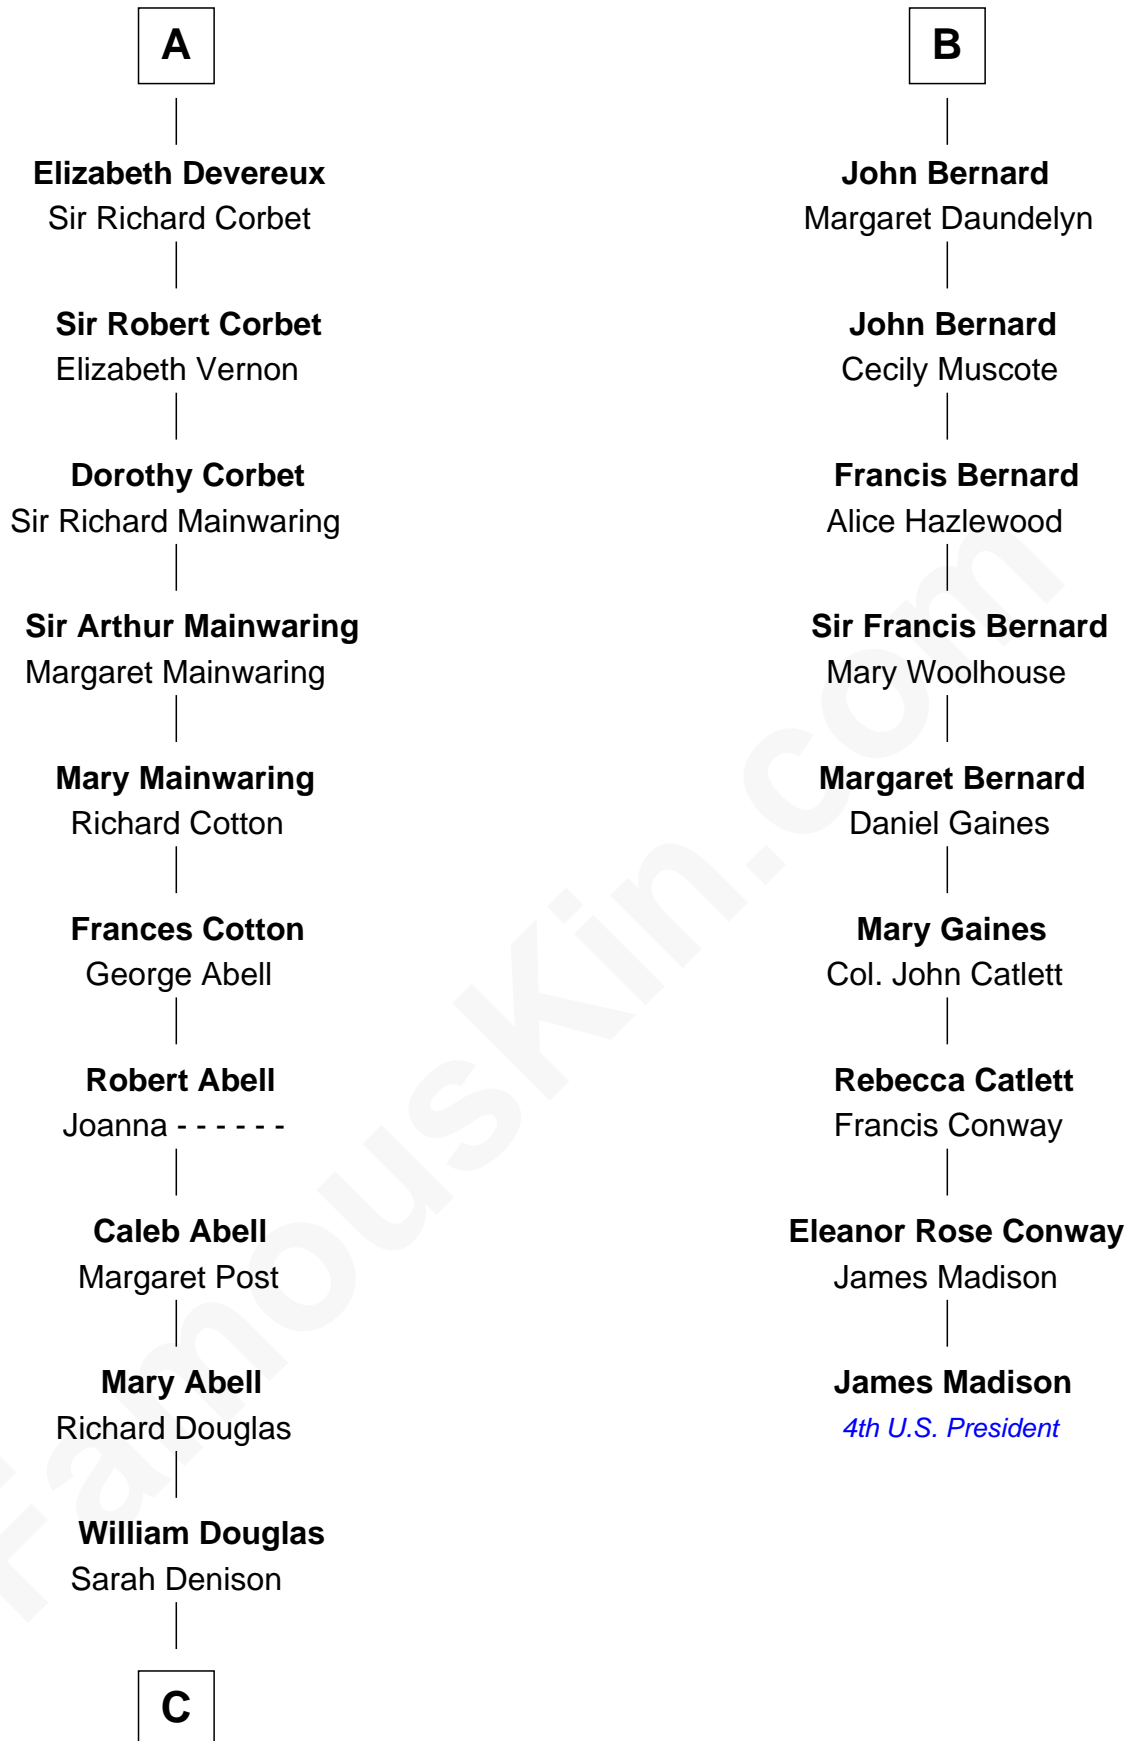

FamousKin.com
Relationship Chart of
Melvyn Douglas
Movie Actor

15th cousin 6 times removed of
James Madison
4th U.S. President

Sir Edmund Mortimer
 Margaret de Fiennes

C

Richard Douglas

Lucy Way

Erskine Douglas

Sophia Garrett

Emma Jane Douglas

Col. George Taliaferro Shackelford

Lena Priscilla Shackelford

Edouard Gregory Hesselberg

Melvyn Douglas

Movie Actor

FamousKin.com