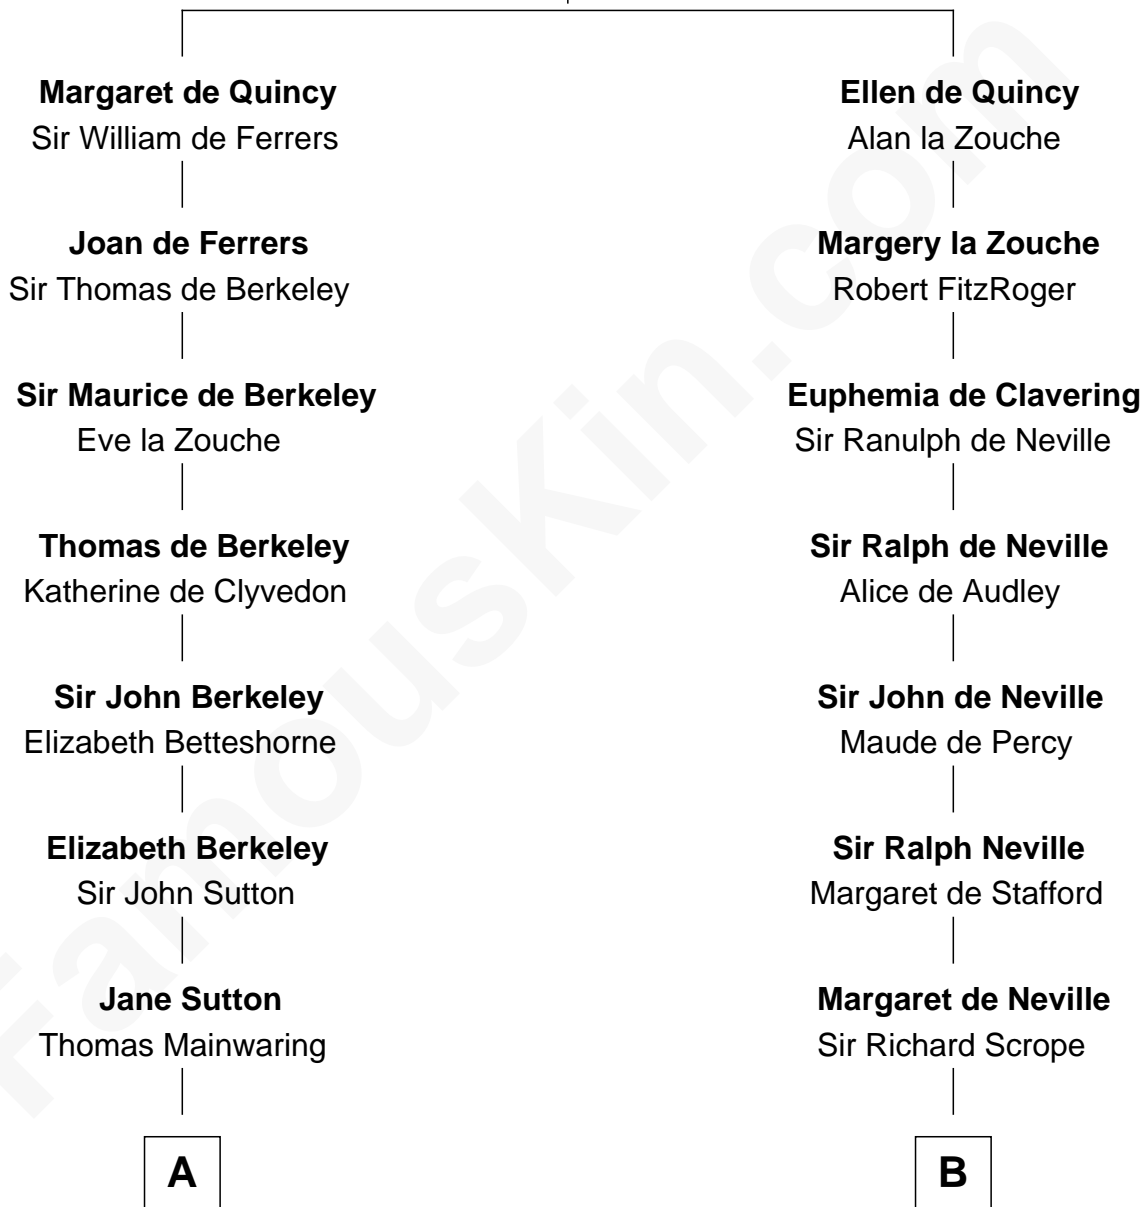

FamousKin.com
Relationship Chart of
Melvyn Douglas
Movie Actor

17th cousin 2 times removed of

James Madison
4th U.S. President

Sir Roger de Quincy
 Helen of Galloway

C

—
Emma Jane Douglas
Col. George Taliaferro Shackelford

—
Lena Priscilla Shackelford
Edouard Gregory Hesselberg

—
Melvyn Douglas
Movie Actor

FamousKin.com