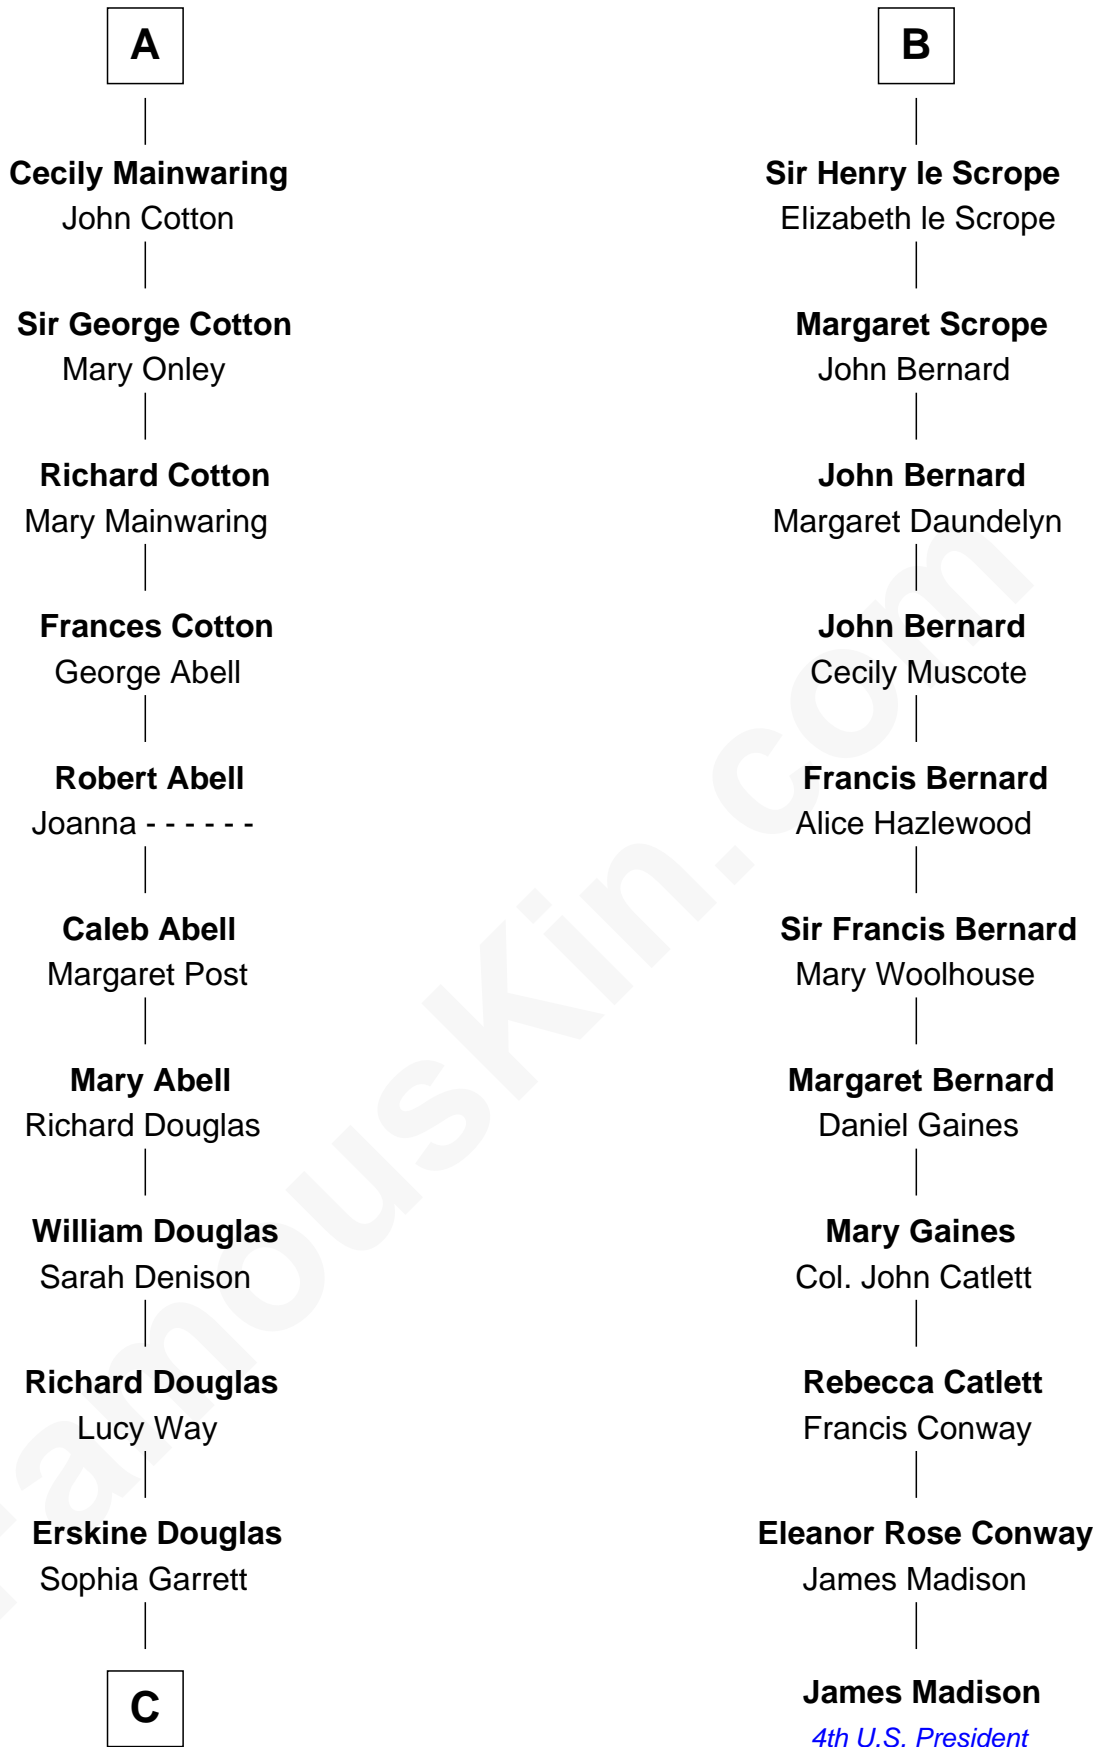

FamousKin.com
Relationship Chart of
Melvyn Douglas
Movie Actor

17th cousin 2 times removed of

James Madison
4th U.S. President

Sir Roger de Quincy
 Helen of Galloway

C

—
Emma Jane Douglas
Col. George Taliaferro Shackelford

—
Lena Priscilla Shackelford
Edouard Gregory Hesselberg

—
Melvyn Douglas
Movie Actor

FamousKin.com