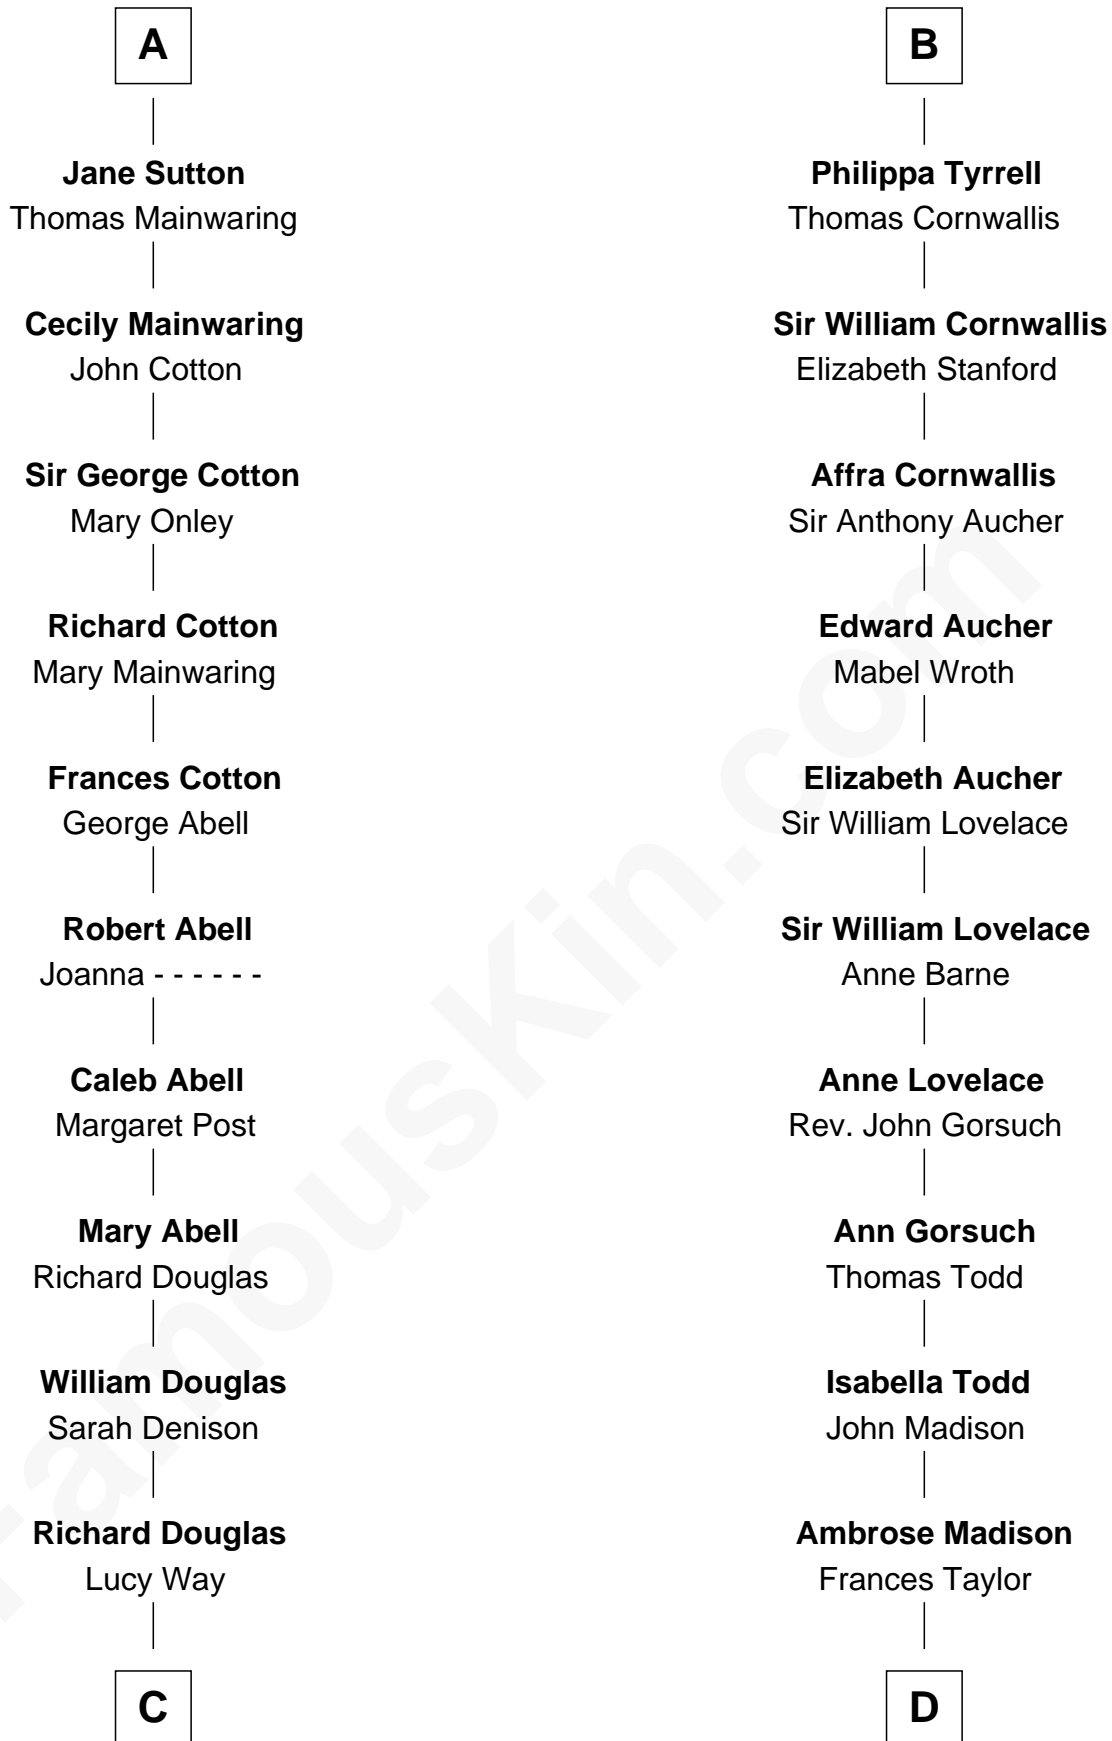

FamousKin.com Relationship Chart of

Melvyn Douglas
Movie Actor

18th cousin 2 times removed of

James Madison
4th U.S. President

Sir Hugh le Despencer
Aveline Basset

Sir Hugh le Despencer
Isabella de Beauchamp

A

Sir Hugh le Despencer
Isabella de Beauchamp

Hugh le Despencer
Eleanor de Clare

Isabel le Despencer
Richard Fitzalan

Sir Edmund Fitzalan
Sibyl de Montagu

Philippe Fitzalan
Sir Richard Sergeaux

Philippa Sergeaux
Sir Robert Pashley

Anne Pashley
Edward Tyrrell

B

C

Erskine Douglas

Sophia Garrett

Emma Jane Douglas

Col. George Taliaferro Shackelford

Lena Priscilla Shackelford