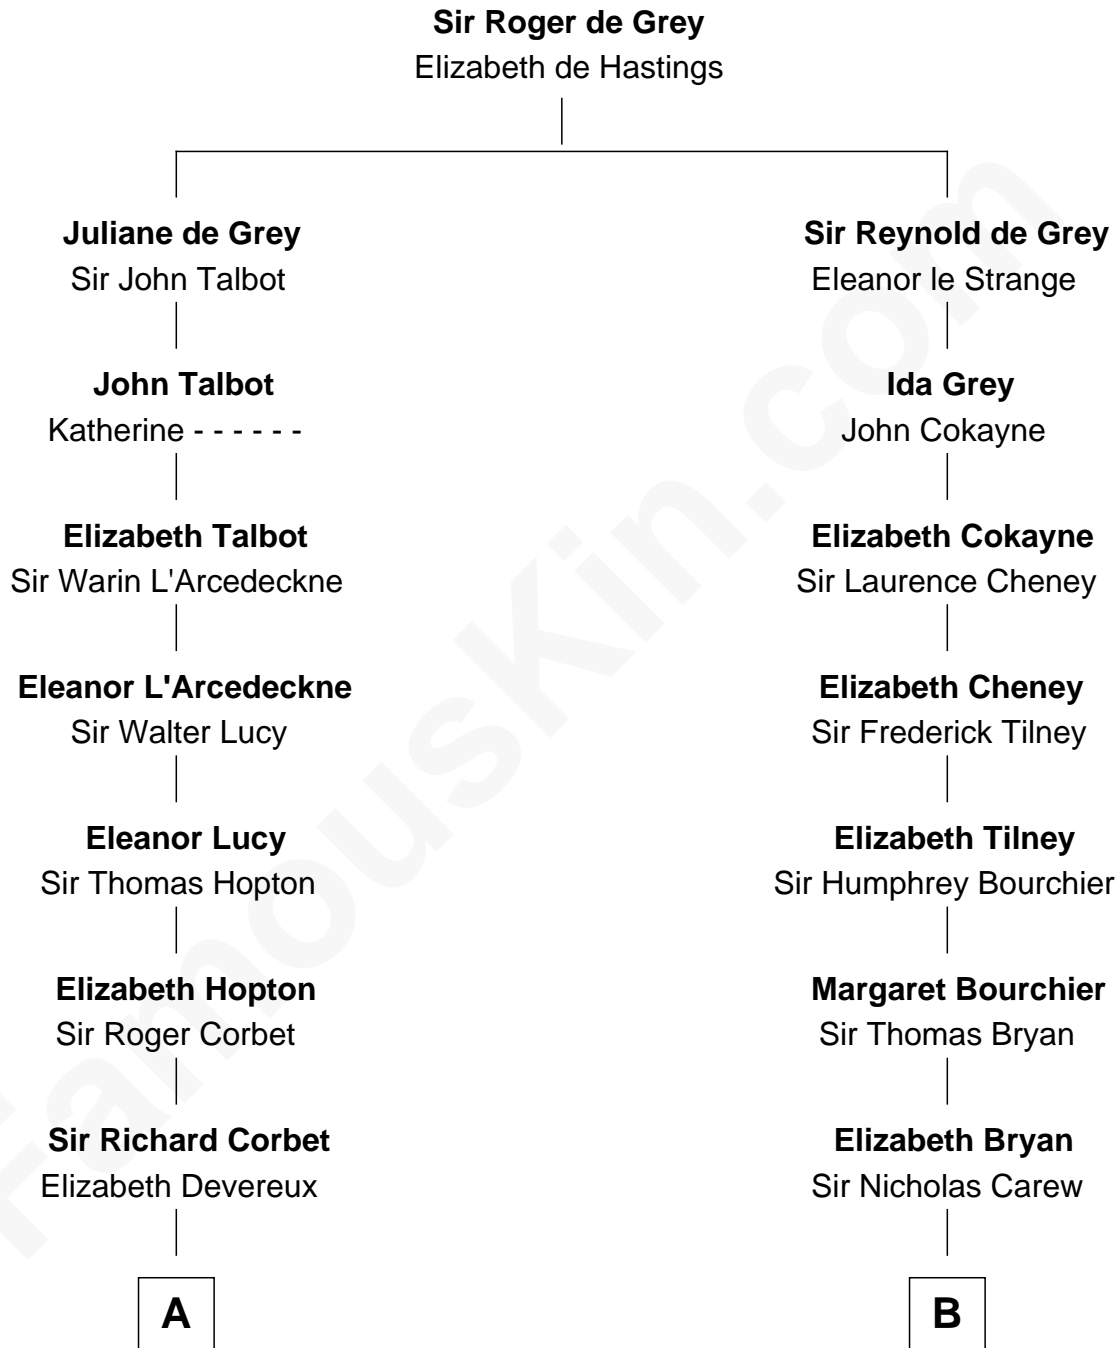

FamousKin.com Relationship Chart of

Melvyn Douglas

Movie Actor

20th cousin of

Bill Weld

68th Governor of Massachusetts

C

Erskine Douglas

Sophia Garrett

Emma Jane Douglas

Col. George Taliaferro Shackelford

Lena Priscilla Shackelford

Edouard Gregory Hesselberg

Melvyn Douglas

Movie Actor

D