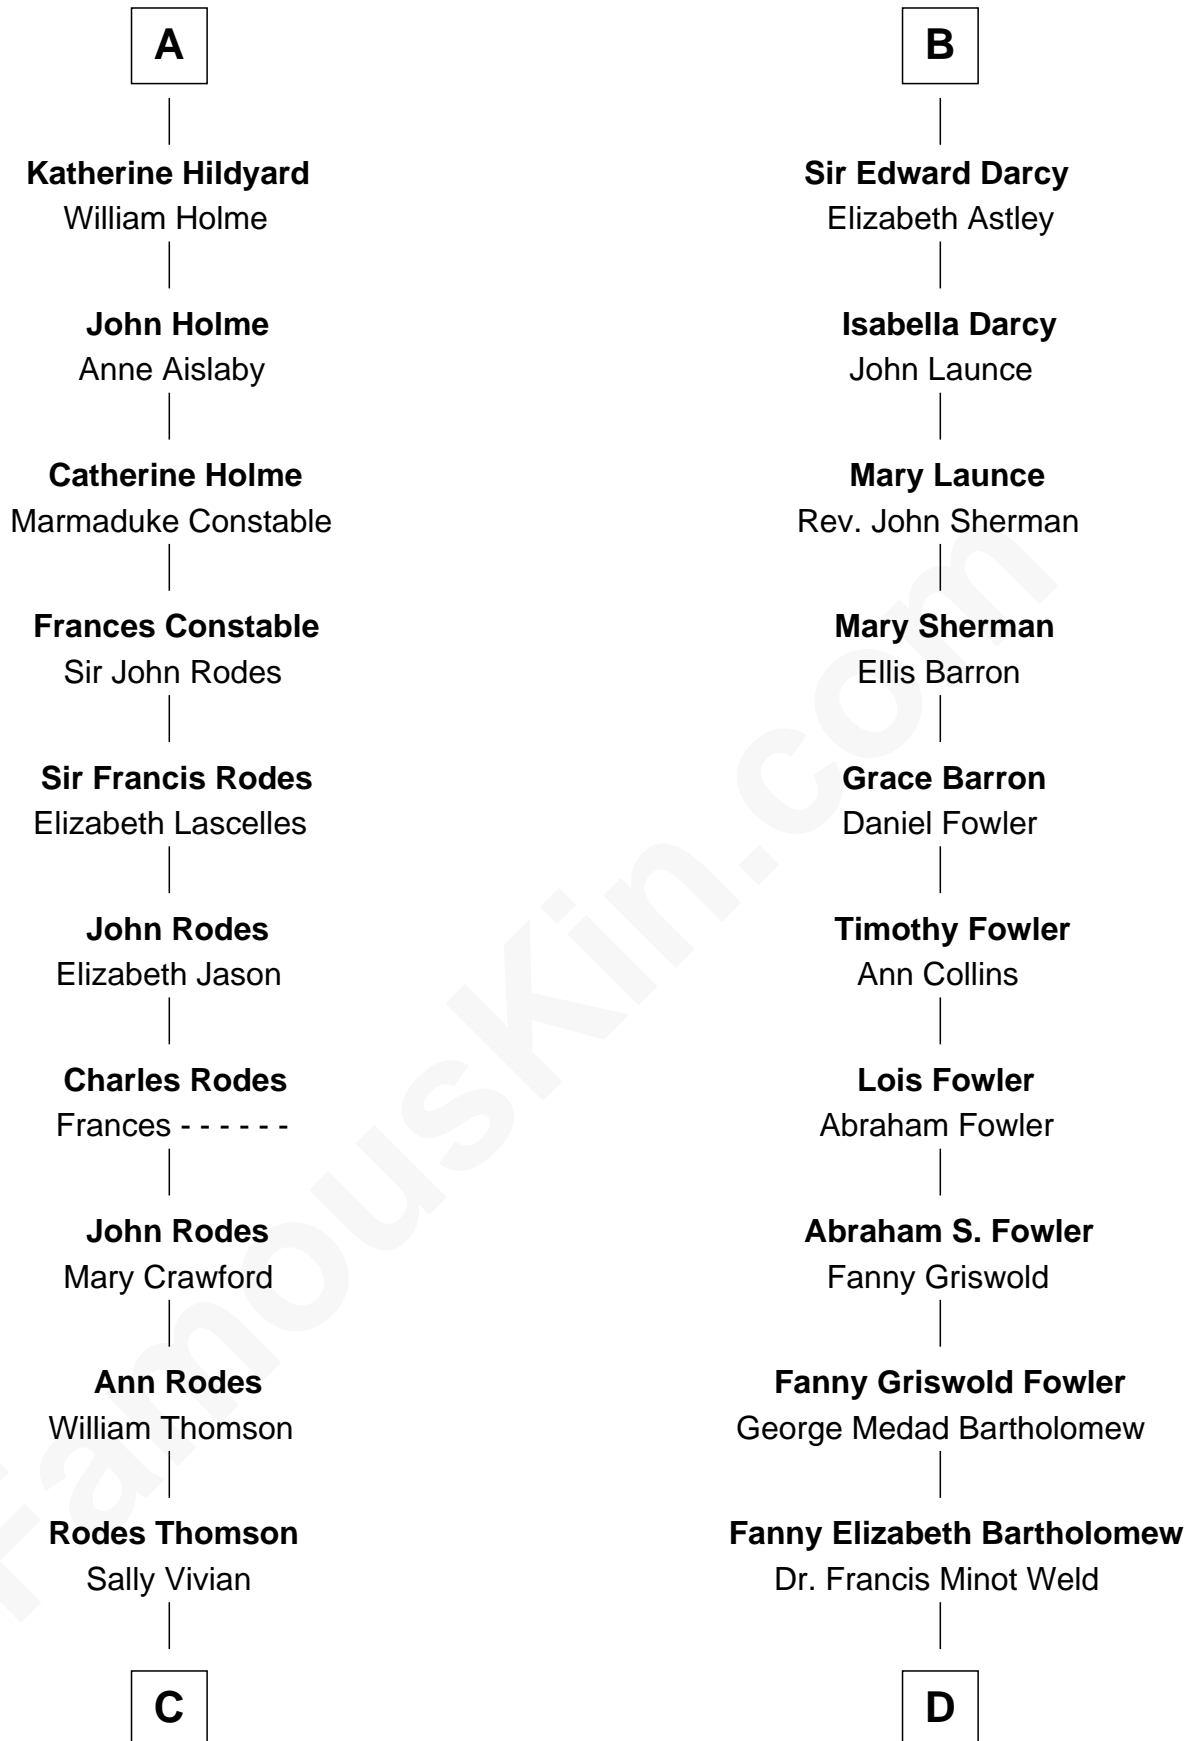

FamousKin.com Relationship Chart of

Melvyn Douglas

Movie Actor

19th cousin 2 times removed of

Bill Weld

68th Governor of Massachusetts

Edward III, King of England

Philippa of Hainault

C

Nancy Thomson
Thomas Johnson Garrett

Sophia Garrett
Erskine Douglas

Emma Jane Douglas
Col. George Taliaferro Shackelford

Lena Priscilla Shackelford
Edouard Gregory Hesselberg

Melvyn Douglas
Movie Actor

D

Francis Minot Weld
Margaret Low White